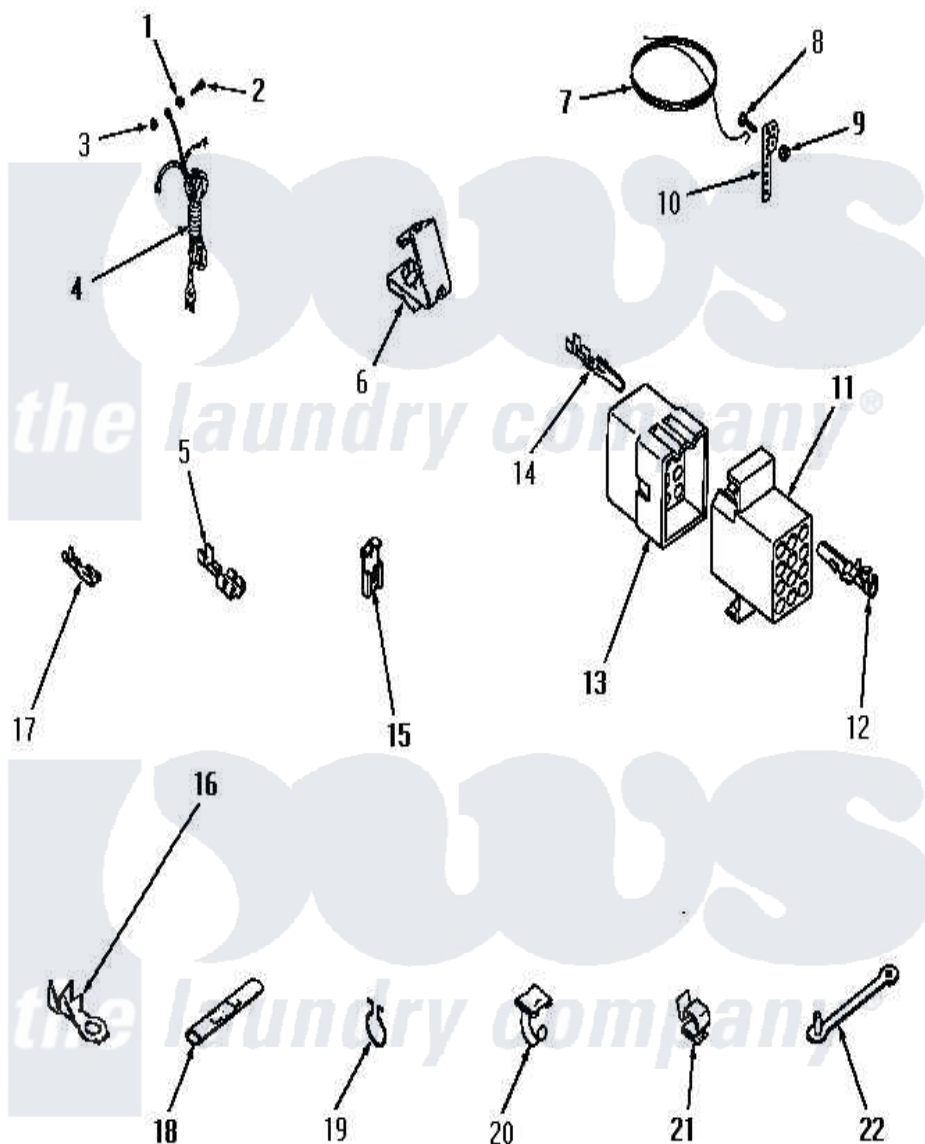

Amana FA9101 18 - POWER CORD, WIRE AND TERMINALS

Amana [Residential Amana FA9101 Washer Parts](#) Parts Diagram 18 - POWER CORD, WIRE AND TERMINALS
 Click on the part number to view part

Item	Original Part Number	Replaced By	Status	Part Description
1	03815			Lockwasher, No.10 Ext Shk
2	20267			Screw, 10-24 X 3/8 Round
3	03673		Not Available	NUT
4	22660		Not Available	POWER CORD AND PLUG
5	Y00119		Not Available	SPADE TERMINAL(18 GAUGE) (1/4 INCH-(1) 18 GAUGE WIRE)
6	00158		Not Available	GROUND CLIP
7	Y21429		Not Available	GROUND WIRE
8	21431		Not Available	ROUND HEAD SCREW
9	Y20278		Not Available	LOCKWASHER
10	21430		Not Available	STRAP,GROUND
11	23042		Not Available	RECEPTACLE
"	Y23034	26163		Receptacle, 9 Circuit
"	23036			Receptacle, 12 Circuit
"	23038		Not Available	RECEPTACLE,15 CIRCUIT
"	23039	697780		Receptacle,

12	Y00117	5011-XX		093 Female Socket
13	23035		Not Available	PLUG,12 CIRCUIT
"	23033			Plug, 9 Circuit
"	23037			Plug, 15 Circuit
"	23041			Plug, 6 Circuit
"	23040			Plug-3 Circuit
14	Y00116			Terminal, Pin-Male
15	Y00120			Terminal, Flag-1/4 Fema
16	00110			No.10 18 Gauge Wire
17	00112			Terminal, Spade-3/16 Fe
18	21091		Not Available	CONNECTOR TWO 1/4 INCH MALE
19	51291			Clip, Wire
20	21793		Not Available	CABLE CLIP
21	21036			Clip, Cable
22	22837		Not Available	STRAP, WIRE