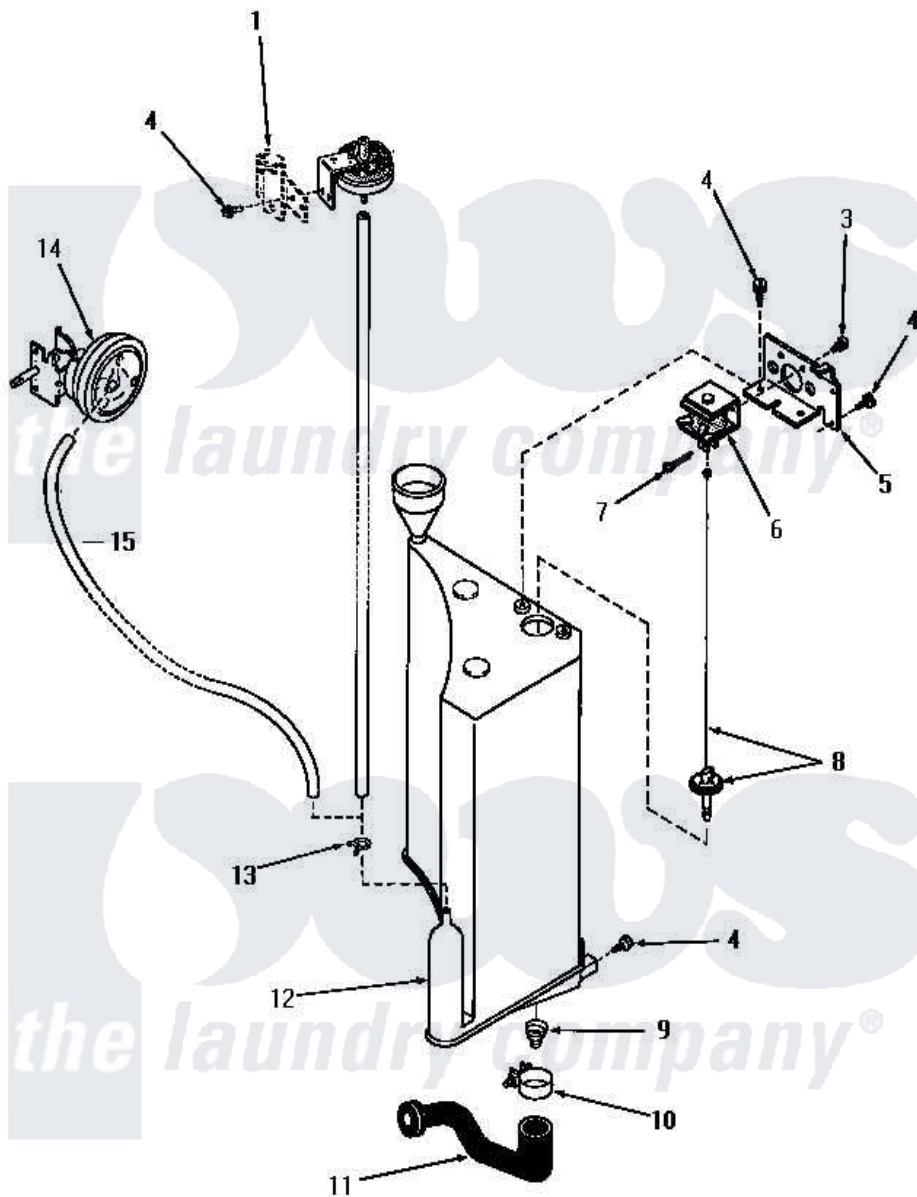

Amana FA9101 19 - PRESSURE SWITCH, RESERVOIR & DRAIN VALVE

Amana Residential Amana FA9101 Washer Parts Parts Diagram 19 - PRESSURE SWITCH, RESERVOIR & DRAIN VALVE

[Click on the part number to view part](#)

Item	Original Part Number	Replaced By	Status	Part Description
1	Y00000000		Not Available	SEE NOTE TOP HOLD-DOWN BRACKET, LEFT-FRONT
3	Y03950			Screw, 10-32 x 5/16 Sems
4	51784		Not Available	SCREW,10B-16 X 1/2 HEX
5	Y26000		Not Available	BRACKET
6	25999		Not Available	SOLENOID,DRAIN VALVE
7	20248			Pin, Cotter
8	26244			Assembly, Plunger-Drain Val
9	25997		Not Available	SPRING,DRAIN VALVE
10	20824		Not Available	HOSE CLAMP
11	25998			Hose, Drain-Pressure Ta
12	25993		Not Available	RESERVOIR
13	Y22294	596669		Clamp, Manifold
14	26051		Not Available	SWITCH,PRESSURE
15	24444		Not Available	NO LONGER AVAILABLE