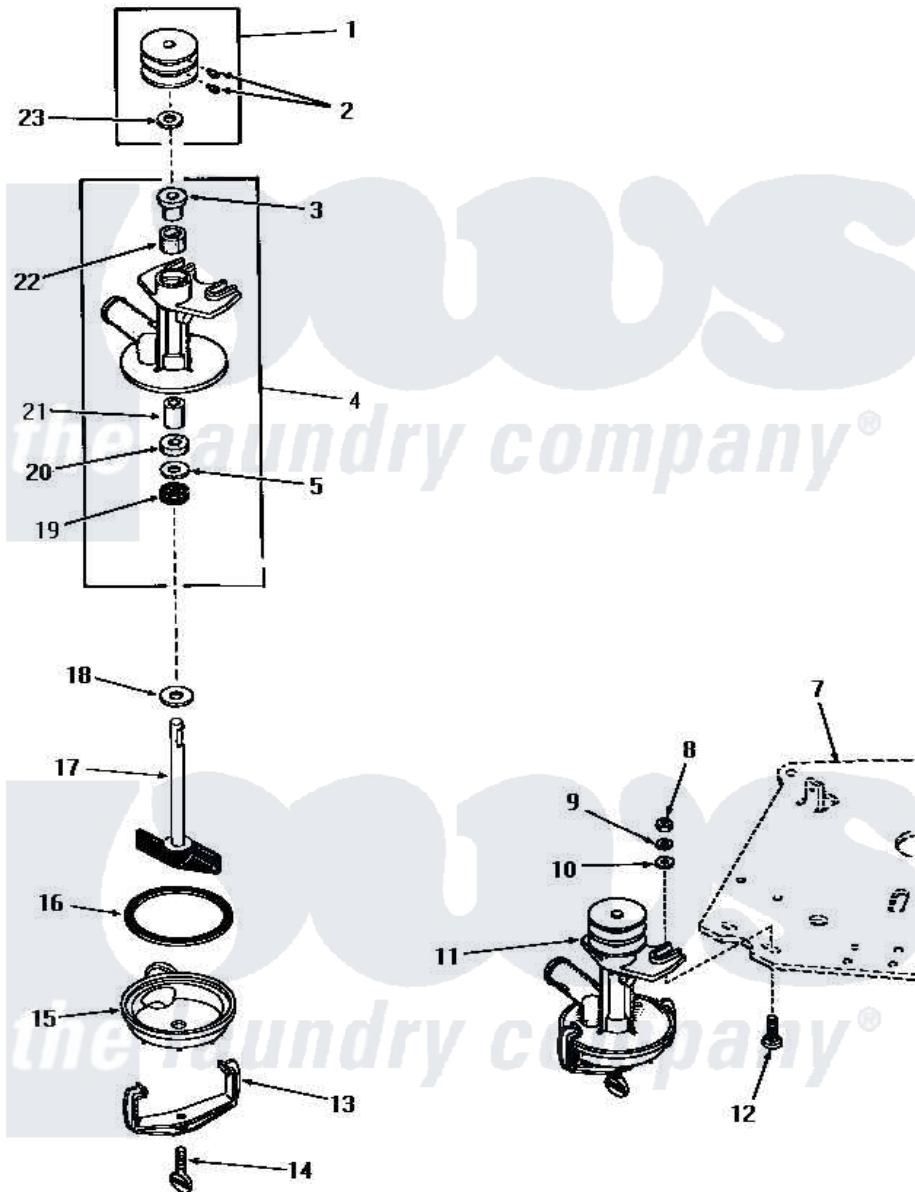

# Amana FA9101 20 - PUMP ASSY

Amana [Residential Amana FA9101 Washer Parts](#) Parts Diagram 20 - PUMP ASSY  
 Click on the part number to view part

Item	Original Part Number	Replaced By	Status	Part Description
1	23770		Not Available	ASSY,PULLEY
2	<a href="#">02771</a>			Screw, 1/4-20 x 3/8 Hex S
3	<a href="#">20072</a>			Bearing
4	20763		Not Available	PUMP BODY
5	<a href="#">20093</a>			Washer, .29/64 ID x 63/64 OD
7	Y00000000		Not Available	SEE NOTE MOUNTING PLATE
8	20275	<a href="#">27001225</a>		Nut, Jam Mid Lock 1/4-20
9	<a href="#">03189</a>			LoCkwasher, 1/4 Std-C P
10	<a href="#">20176</a>			Washer, .2656 ID x 9/16 OD
11	25178		Not Available	ASSY,PUMP
12	<a href="#">24390</a>			Bolt
13	<a href="#">20066</a>			Clamp, Pump
14	<a href="#">20161</a>			Screw, 5/16-18 X 1-1/16
15	04316		Not Available	BOTTOM,PUMP
16	20097		Not Available	GASKET
17	04372		Not Available	ASSY,IMPELLER

18	<a href="#">20099</a>		Washer, .440idx1.125odx
19	<a href="#">20095</a>		Seal
20	<a href="#">20094</a>		Packing Material
21	<a href="#">20071</a>		Bearing
22	<a href="#">26479</a>		Wick
23	26919	Not Available	WASHER,PUMP PULLEY
NI	<a href="#">131P3</a>		Kit, Pump Kt85