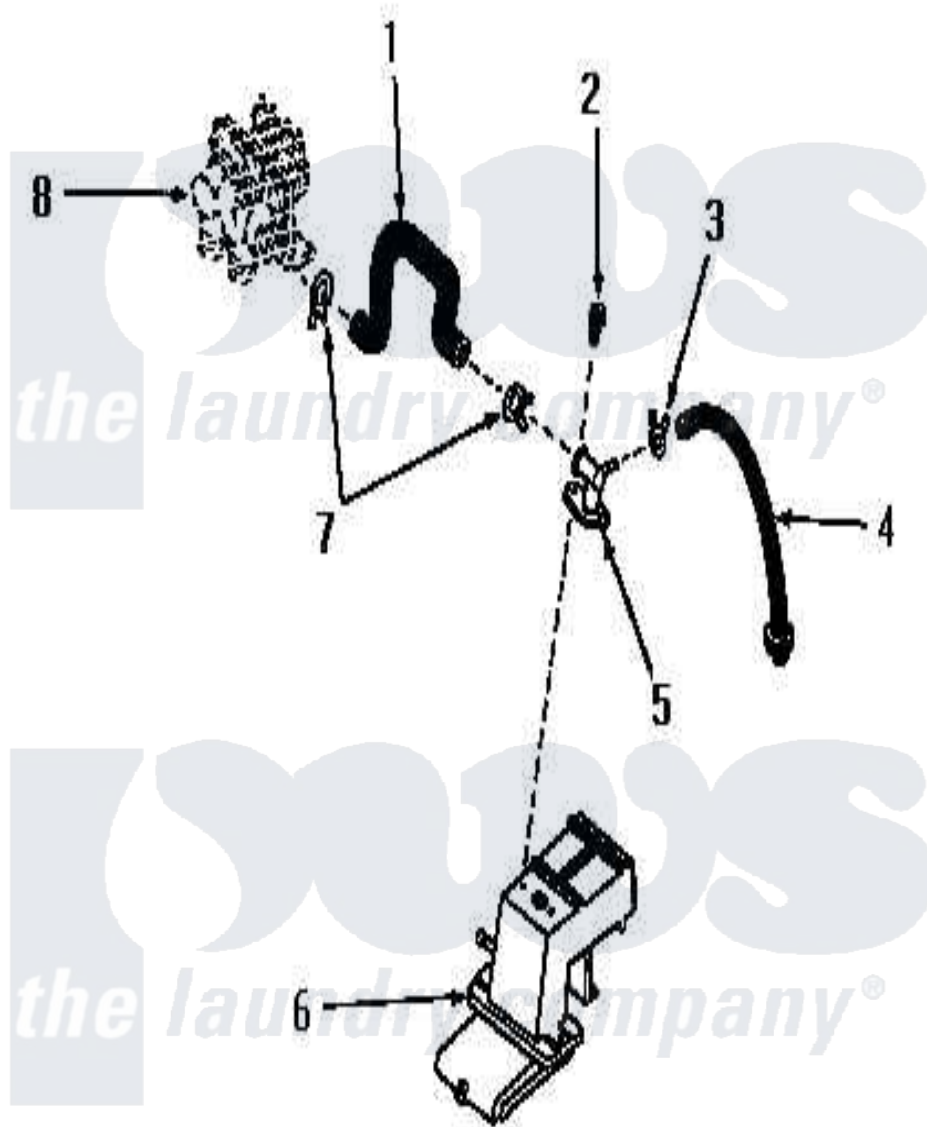

Amana FA9101 22 - WATER INLET AND FILLER HOSE

Amana Residential Amana FA9101 Washer Parts Parts Diagram 22 - WATER INLET AND FILLER HOSE
 Click on the part number to view part

| Item | Original Part Number | Replaced By | Status | Part Description |
|------|-----------------------|------------------------|---------------|--|
| " | NOTE: | | Not Available | ALTHOUGH THESE TIMERS DIFFER IN APPEARANCE, THEY ARE COMPLETELY INTERCHANGEABLE WHEN IDENTIFIED BY THE SAME PART NUMBER. |
| 1 | 25821 | | | Hose, Filler |
| 2 | 55469 | 500226 | | Screw, 8b-16 x 5/8 Tap |
| 3 | Y22294 | 596669 | | Clamp, Manifold |
| 4 | 24439 | 204439 | | Screw And Fstner Assembly |
| 5 | 25952 | | | Tee, Inlet |
| 6 | 25955 | | | Assembly, Water Inlet |
| 7 | 80479 | | Not Available | HOSE CLAMP |
| 8 | Y0000000 | | Not Available | SEE NOTE MIXING VALVE ASSEMBLY |