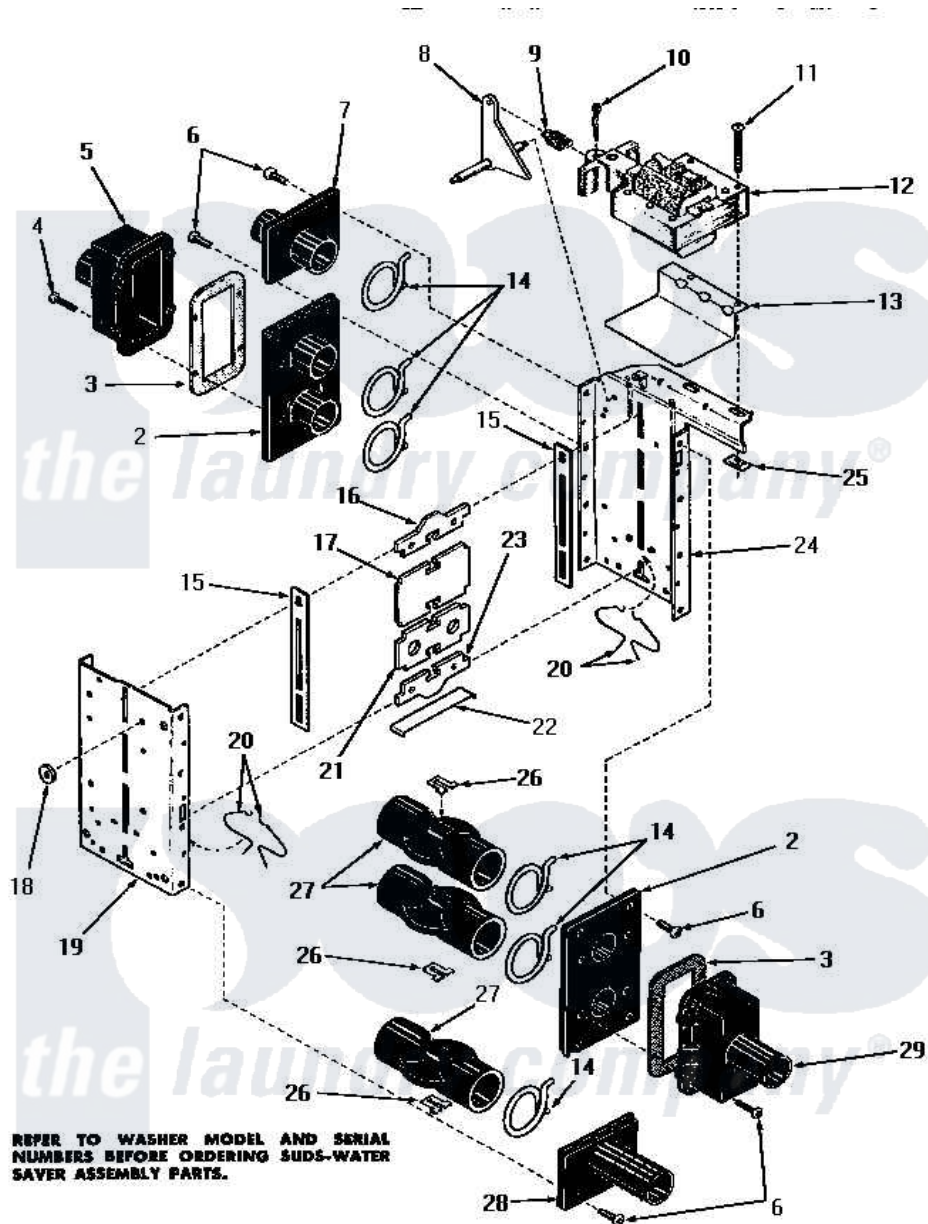

Amana FA9103 02 - 23848 SUDS-WATER SAVER VALVE ASSY

Amana [Residential Amana FA9103 Washer Parts](#) Parts Diagram 02 - 23848 SUDS-WATER SAVER VALVE ASSY
 Click on the part number to view part

Item	Original Part Number	Replaced By	Status	Part Description
1	23848		Not Available	VALVE
2	21296X		Not Available	DOUBLE TUBE HOSE ADAPTER
3	21296-I		Not Available	GASKET
4	21296H		Not Available	PHILLIPS HEAD SCREW
5	22007A		Not Available	MANIFOLD COVER
6	21296J		Not Available	PHILLIPS HEAD SCREW
7	22007G		Not Available	SINGLE TUBE HOSE ADAPTER
8	22574S		Not Available	LEVER
9	21296E		Not Available	SPRING
10	21296D		Not Available	COTTER PIN
11	21296B		Not Available	PHILLIPS HEAD SCREW
12	22574A		Not Available	SOLENOID
13	21296F		Not Available	SPLASH SHIELD
14	21296W		Not Available	HOSE CLAMP
15	21296M		Not Available	GUIDE YOKE

16	21296-O	Not Available	END POST
17	21296AA	Not Available	STATIONARY POST
18	23848D	Not Available	SPACER
19	23848C	Not Available	SIDE PLATE
20	21296Q	Not Available	TOGGLE SPRING
21	21296Z	Not Available	INTERMEDIATE POST
22	21296K	Not Available	LEAF SPRING
23	21296N	Not Available	END POST
24	23848B	Not Available	SIDE PLATE
25	21296C	Not Available	SPEED NUT
26	21296U	Not Available	TUBE VALVE LUG CLIP
27	21296Y	Not Available	TUBE
28	21296V	Not Available	SINGLE TUBE HOSE ADAPTER
29	22574G	Not Available	MANIFOLD COVER