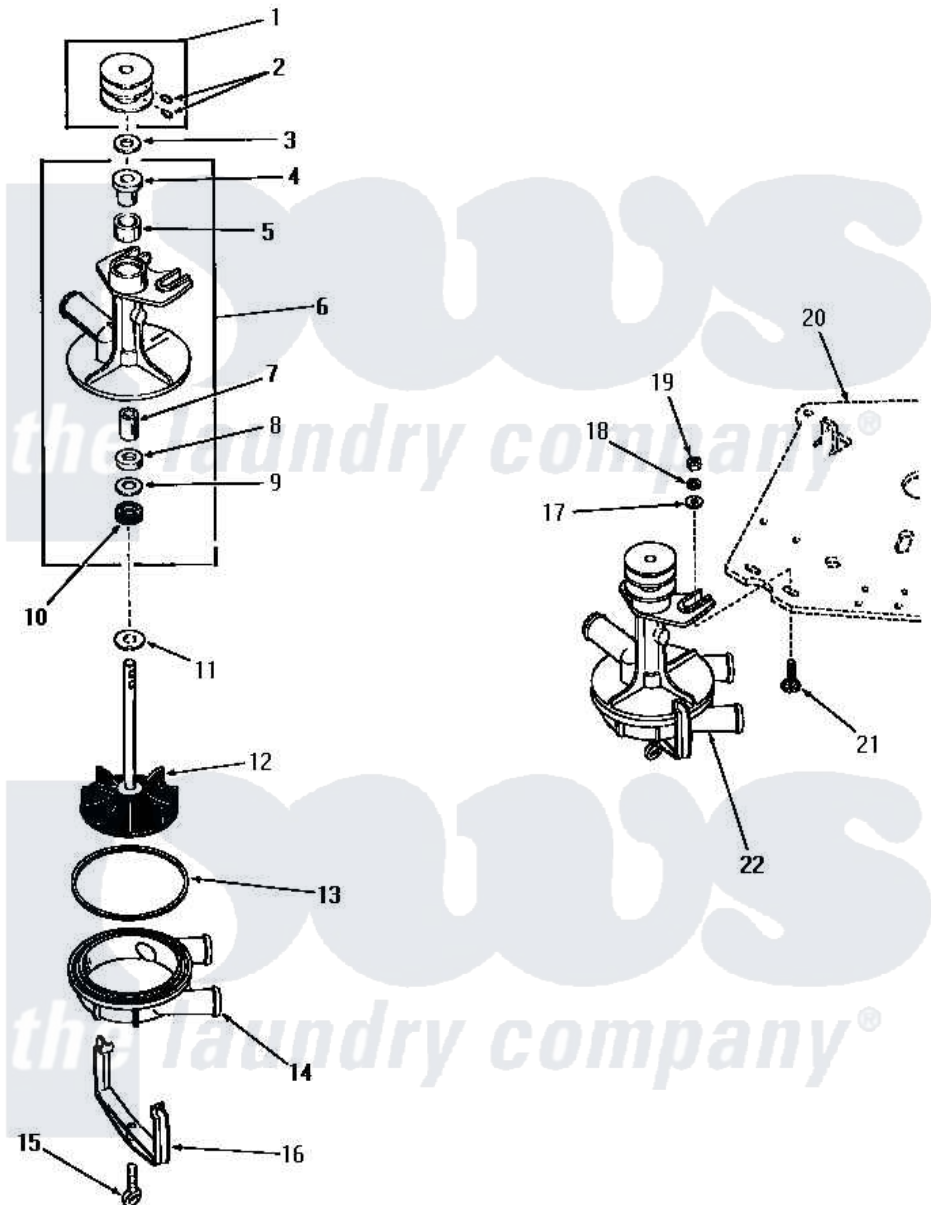

Amana FA9103 03 - 23907 & 24304 PUMP ASSEMBLIES

Amana [Residential Amana FA9103 Washer Parts](#) Parts Diagram 03 - 23907 & 24304 PUMP ASSEMBLIES
 Click on the part number to view part

Item	Original Part Number	Replaced By	Status	Part Description
1	23902		Not Available	ASSY,PULLEY
2	23960		Not Available	SCREW,1/4-20 X5/16 HEX
3	23897		Not Available	WASHER,.566IDX1.00ODX1
4	23882		Not Available	BEARING
5	26478			Wick
6	23901		Not Available	ASSY,PUMP BODY
7	23883		Not Available	BEARING
8	23885		Not Available	WASHER,8/16IDX1.00ODX.
9	23887		Not Available	WASHER,37/64IDX63/64OD
10	23900			Seal
11	23886		Not Available	WASHER,.578IDX1.25ODX1
12	23898			Assembly, Impeller
13	23892		Not Available	GASKET
14	23877		Not Available	BOTTOM,PUMP
"	23876		Not Available	PUMP COVER
15	20161			Screw, 5/16-18 X 1-1/16

16	23879		Clamp, Pump
17	20176		Washer, .2656 ID x 9/16 OD
18	03189		LoCkwasher, 1/4 Std-C P
19	20275	27001225	Nut, Jam Mid Lock 1/4-20
20	Y00000000	Not Available	SEE NOTE MOUNTING PLATE -- (SEE PAGE 19, KEY 29)
21	24390		Bolt
22	Y24304	Not Available	PUMP ASSEMBLY
"	23907	Not Available	ASSY,PUMP
NI	211P3		Kit, Pump Repair