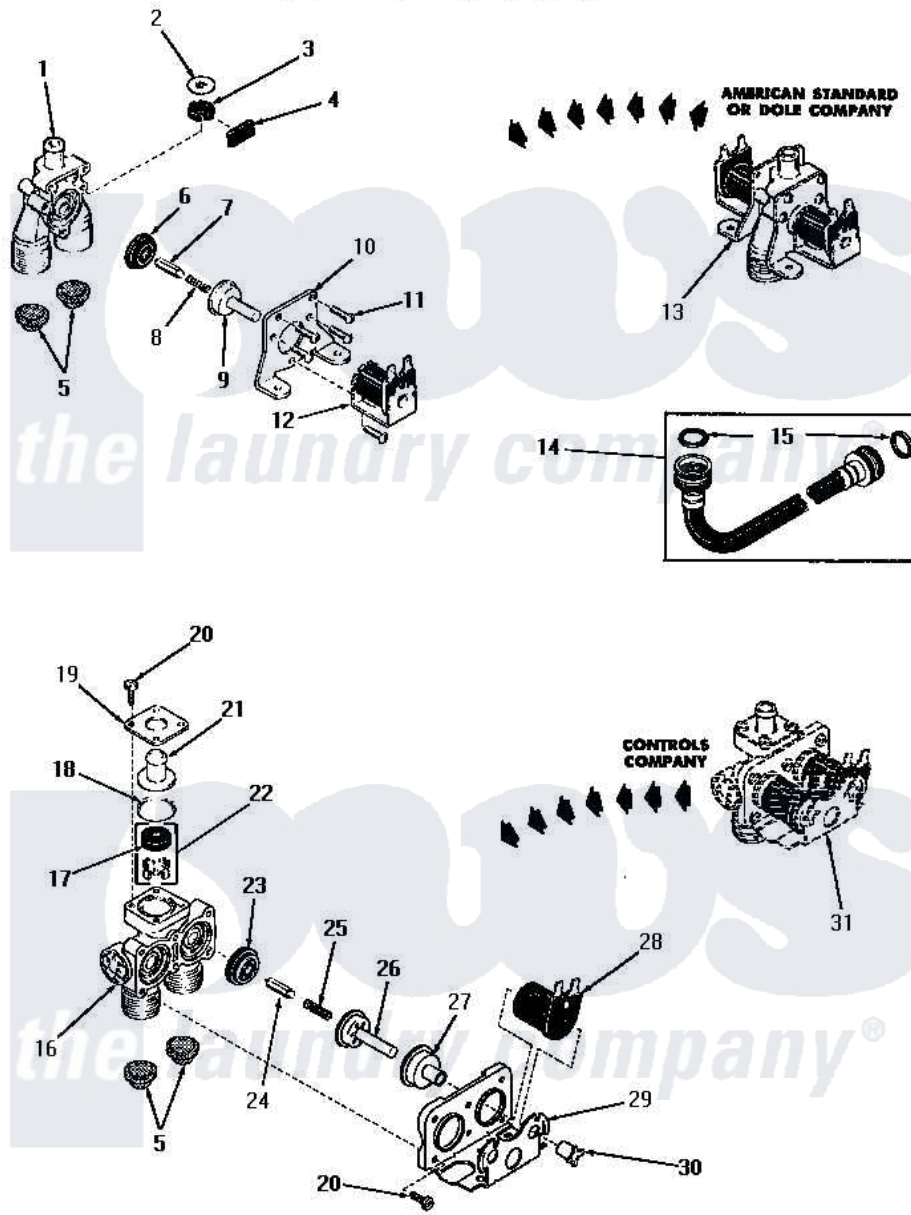

Amana FA9103 04 - 24596 AND 24597 MIXING VALVE ASSEMBLIES

Amana Residential Amana FA9103 Washer Parts Parts Diagram 04 - 24596 AND 24597 MIXING VALVE ASSEMBLIES
 Click on the part number to view part

Item	Original Part Number	Replaced By	Status	Part Description
1	20678		Not Available	BODY, VALVE
2	23224G		Not Available	DIFFUSER
3	21187C		Not Available	REGULATOR, FLOW
"	23224C			Regulator, Flow
4	21561D		Not Available	PLUG
5	20181-0		Not Available	INLET SCREEN
6	23224F		Not Available	DIAPHRAGM
7	23224D			Armature
8	23224E		Not Available	SPRING
9	23224B		Not Available	GUIDE
10	21561E		Not Available	MOUNTING BRACKET
11	21561G		Not Available	ROUND HEAD SCREW
12	21714A		Not Available	SOLENOID
13	Y00000000		Not Available	SEE NOTE MIXING VALVE ASSEMBLY -- (SEE PAGE 6, KEY 2)
14	20241	EZ20241		20 x 24 x 1 Filter 1 Metal Side

15	20290	Y013783	Washer, Inlet Hose
16	24596Q		Not Available VALVE BODY
17	Y00000000		Not Available SEE NOTE INSTALL WITH CONCAVE SURFACE DOWN TOWARD VALVE BODY
18	24596L		Not Available OUTLET FITTING GASKET
19	24596N		Not Available OUTLET FITTING PLATE
20	24596P		Not Available SCREW
21	24596M		Not Available OUTLET FITTING
22	24596J		Not Available REGULATOR, FLOW
"	24597J		Not Available FLOW REGULATOR
23	24596H		Not Available DIAPHRAGM
24	24596G		Not Available ARMATURE
25	24596F		Not Available SPRING
26	24596E		Not Available GUIDE
27	24596D		Not Available GUIDE SLEEVE
28	24596A		Not Available SOLENOID
29	24596C		Not Available MOUNTING BRACKET
30	24596B		Not Available SOLENOID SLEEVE
31	Y00000000		Not Available SEE NOTE MIXING VALVE ASSEMBLY -- (SEE PAGE 6, KEY 2)