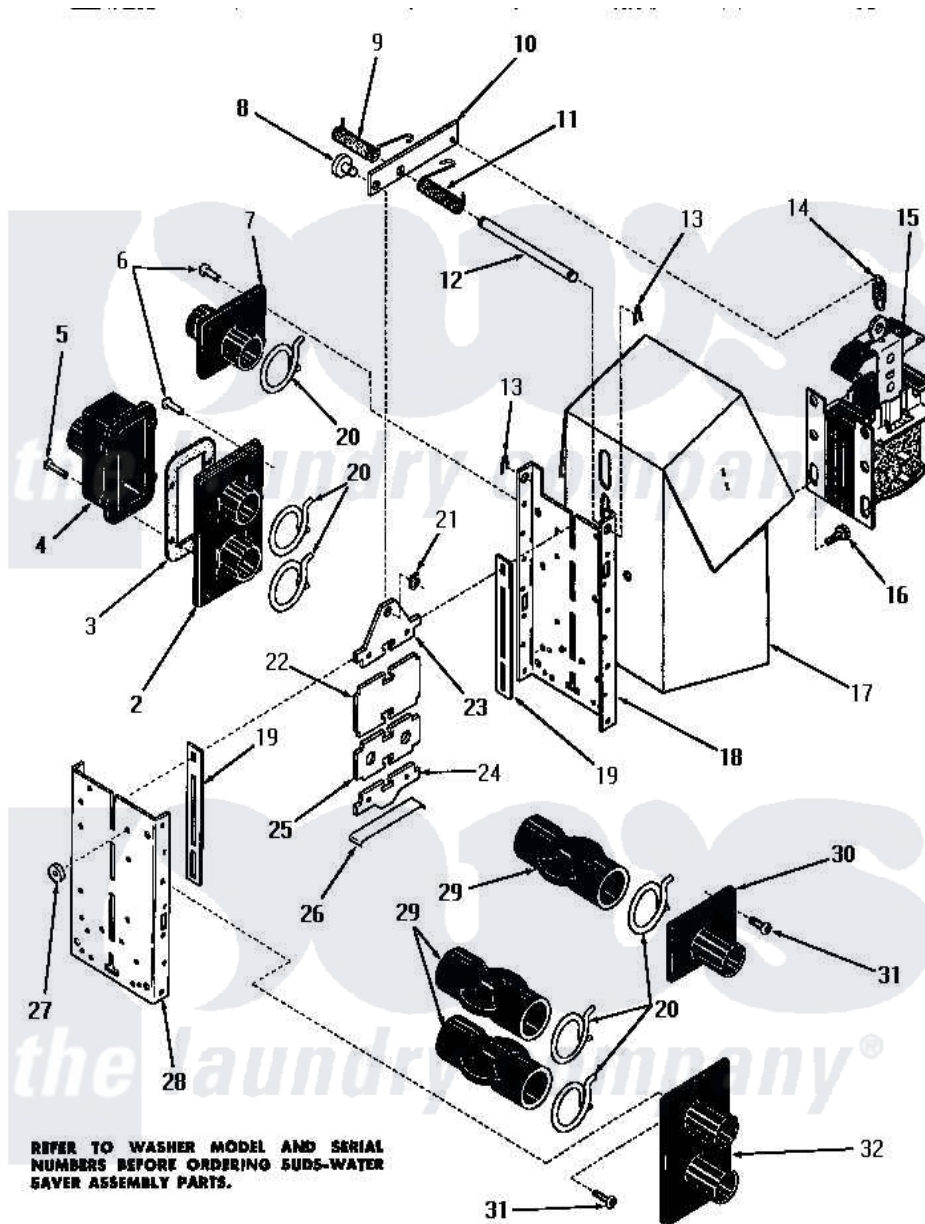

# Amana FA9103 05 - 25053 SUDS-WATER SAVER VALVE ASSY

Amana [Residential Amana FA9103 Washer Parts](#) Parts Diagram 05 - 25053 SUDS-WATER SAVER VALVE ASSY  
 Click on the part number to view part

Item	Original Part Number	Replaced By	Status	Part Description
1	25053		Not Available	SUDS-WATER SAVER VALVE ASSEMBL
2	21296X		Not Available	DOUBLE TUBE HOSE ADAPTER
3	21296-I		Not Available	GASKET
4	22007A		Not Available	MANIFOLD COVER
5	22007B		Not Available	PHILLIPS HEAD SCREW
6	21296J		Not Available	PHILLIPS HEAD SCREW
7	22007G		Not Available	SINGLE TUBE HOSE ADAPTER
8	24292C		Not Available	ACTUATING PIN
9	24292E		Not Available	TORSION SPRING, LEFT
10	24292B		Not Available	ACTUATING LEVER
11	24292F		Not Available	TORSION SPRING, RIGHT
12	24292G		Not Available	PIVOT PIN
13	21296R		Not Available	HAIR PIN CLIP
14	22155G		Not Available	SPRING

15	24292A	Not Available	SOLENOID
16	24292J	Not Available	HEX HEAD SCREW
17	25052	Not Available	SHIELD
18	25292D	Not Available	SIDE PLATE
19	21296M	Not Available	GUIDE YOKE
20	21296W	Not Available	HOSE CLAMP
21	24292K	Not Available	RETAINER RING
22	21296AA	Not Available	STATIONARY POST
23	24292H	Not Available	END POST
24	21296N	Not Available	END POST
25	21296Z	Not Available	INTERMEDIATE POST
26	21296K	Not Available	LEAF SPRING
27	23848D	Not Available	SPACER
28	23848C	Not Available	SIDE PLATE
29	21296Y	Not Available	TUBE
30	22007G	Not Available	SINGLE TUBE HOSE ADAPTER
31	21296J	Not Available	PHILLIPS HEAD SCREW
32	22155A	Not Available	DOUBLE TUBE HOSE ADAPTER