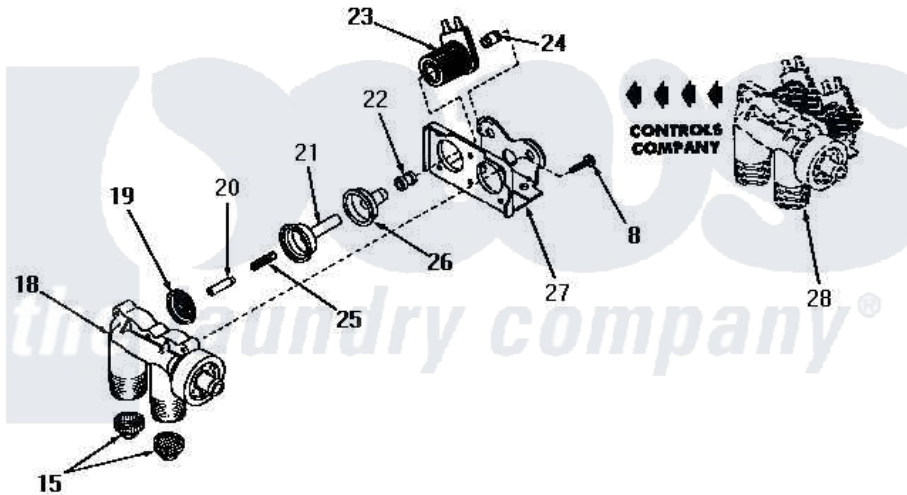

Amana FA9103 06 - 25832 AND 25833 MIXING VALVE ASSEMBLIES

Amana Residential Amana FA9103 Washer Parts Parts Diagram 06 - 25832 AND 25833 MIXING VALVE ASSEMBLIES
 Click on the part number to view part

| Item | Original Part Number | Replaced By | Status | Part Description |
|------|------------------------|-----------------------|---------------|---|
| 1 | 24125 | | | Body, Valve |
| 2 | 24134 | | Not Available | DIAPHRAGM |
| 3 | 24132 | | Not Available | ARMATURE |
| 4 | 24131 | | Not Available | SPRING |
| 5 | 24129 | | Not Available | SLEEVE, SHORT |
| 6 | 24126 | 33930 | | Valve, Mixing |
| 7 | 24128 | | Not Available | SLEEVE, LONG |
| 8 | 25817C | | Not Available | SCREW |
| 9 | Y00000000 | | Not Available | SEE NOTE MIXING VALVE ASSEMBLY -- (SEE PAGE 6, KEY 2) |
| 10 | Y24127 | | Not Available | MOUNTING BRACKET |
| 11 | 24130 | | | Guide, Armature |
| 12 | Y24135 | | Not Available | PLUG, FLOW REGULATOR |
| 13 | 23224G | | Not Available | DIFFUSER |
| 14 | 23224C | | | Regulator, Flow |
| " | 21187C | | Not Available | REGULATOR, FLOW |

| | | | |
|----|-----------|--------------------------|---|
| 15 | 24122 | 22002960 | Strainer, Washer Inlet |
| 16 | 20241 | EZ20241 | 20 x 24 x 1 Filter 1 Metal Side |
| 17 | 20290 | Y013783 | Washer, Inlet Hose |
| 18 | 24123 | | Not Available VALVE BODY |
| " | Y24124 | | Not Available VALVE BODY |
| 19 | 25817K | | Not Available DIAPHRAGM |
| 20 | 25817H | | Not Available ARMATURE |
| 21 | 25817F | | Not Available ARMATURE GUIDE |
| 22 | 25817D | | Not Available SLEEVE ADAPTER |
| 23 | 24596A | | Not Available SOLENOID |
| 24 | 25817M | | Not Available SOLENOID PLUG |
| 25 | 25817G | | Not Available SPRING |
| 26 | 25817E | | Not Available SLEEVE, GUIDE xREPLACE |
| 27 | 25817B | | Not Available MOUNTING BRACKET |
| 28 | Y00000000 | | Not Available SEE NOTE MIXING VALVE ASSEMBLY -- (SEE PAGE 6, KEY 2) |