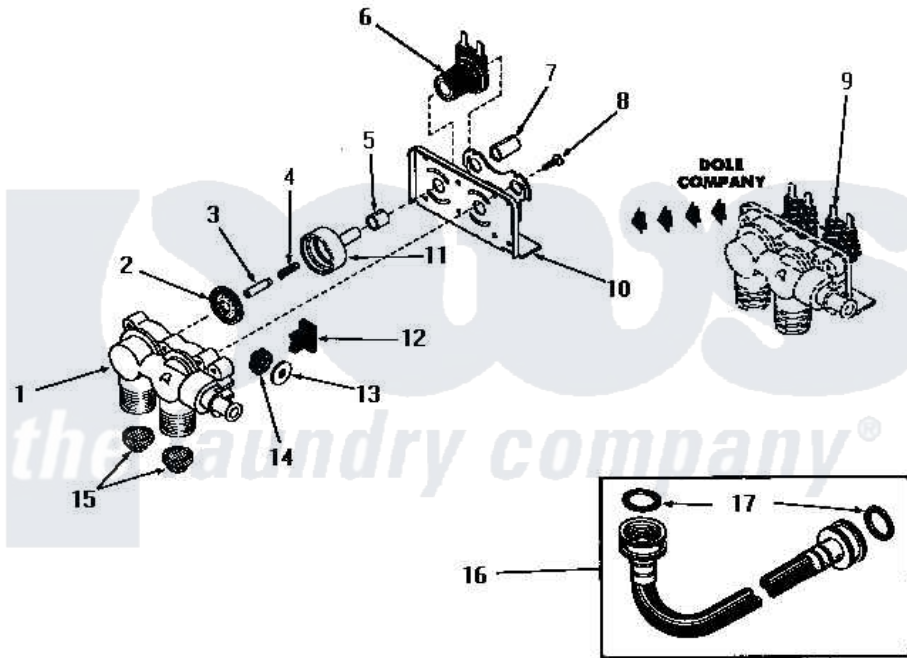

Amana FA9103 06 - 25832 AND 25833 MIXING VALVE ASSEMBLIES

Amana Residential Amana FA9103 Washer Parts Parts Diagram 06 - 25832 AND 25833 MIXING VALVE ASSEMBLIES
 Click on the part number to view part

| Item | Original Part Number | Replaced By | Status | Part Description |
|------|------------------------|-----------------------|---------------|---|
| 1 | 24125 | | | Body, Valve |
| 2 | 24134 | | Not Available | DIAPHRAGM |
| 3 | 24132 | | Not Available | ARMATURE |
| 4 | 24131 | | Not Available | SPRING |
| 5 | 24129 | | Not Available | SLEEVE, SHORT |
| 6 | 24126 | 33930 | | Valve, Mixing |
| 7 | 24128 | | Not Available | SLEEVE, LONG |
| 8 | 25817C | | Not Available | SCREW |
| 9 | Y00000000 | | Not Available | SEE NOTE MIXING VALVE ASSEMBLY -- (SEE PAGE 6, KEY 2) |
| 10 | Y24127 | | Not Available | MOUNTING BRACKET |
| 11 | 24130 | | | Guide, Armature |
| 12 | Y24135 | | Not Available | PLUG, FLOW REGULATOR |
| 13 | 23224G | | Not Available | DIFFUSER |
| 14 | 23224C | | | Regulator, Flow |
| " | 21187C | | Not Available | REGULATOR, FLOW |

| | | | |
|----|-----------|--------------------------|---|
| 15 | 24122 | 22002960 | Strainer, Washer Inlet |
| 16 | 20241 | EZ20241 | 20 x 24 x 1 Filter 1 Metal Side |
| 17 | 20290 | Y013783 | Washer, Inlet Hose |
| 18 | 24123 | | Not Available VALVE BODY |
| " | Y24124 | | Not Available VALVE BODY |
| 19 | 25817K | | Not Available DIAPHRAGM |
| 20 | 25817H | | Not Available ARMATURE |
| 21 | 25817F | | Not Available ARMATURE GUIDE |
| 22 | 25817D | | Not Available SLEEVE ADAPTER |
| 23 | 24596A | | Not Available SOLENOID |
| 24 | 25817M | | Not Available SOLENOID PLUG |
| 25 | 25817G | | Not Available SPRING |
| 26 | 25817E | | Not Available SLEEVE, GUIDE xREPLACE |
| 27 | 25817B | | Not Available MOUNTING BRACKET |
| 28 | Y00000000 | | Not Available SEE NOTE MIXING VALVE ASSEMBLY -- (SEE PAGE 6, KEY 2) |