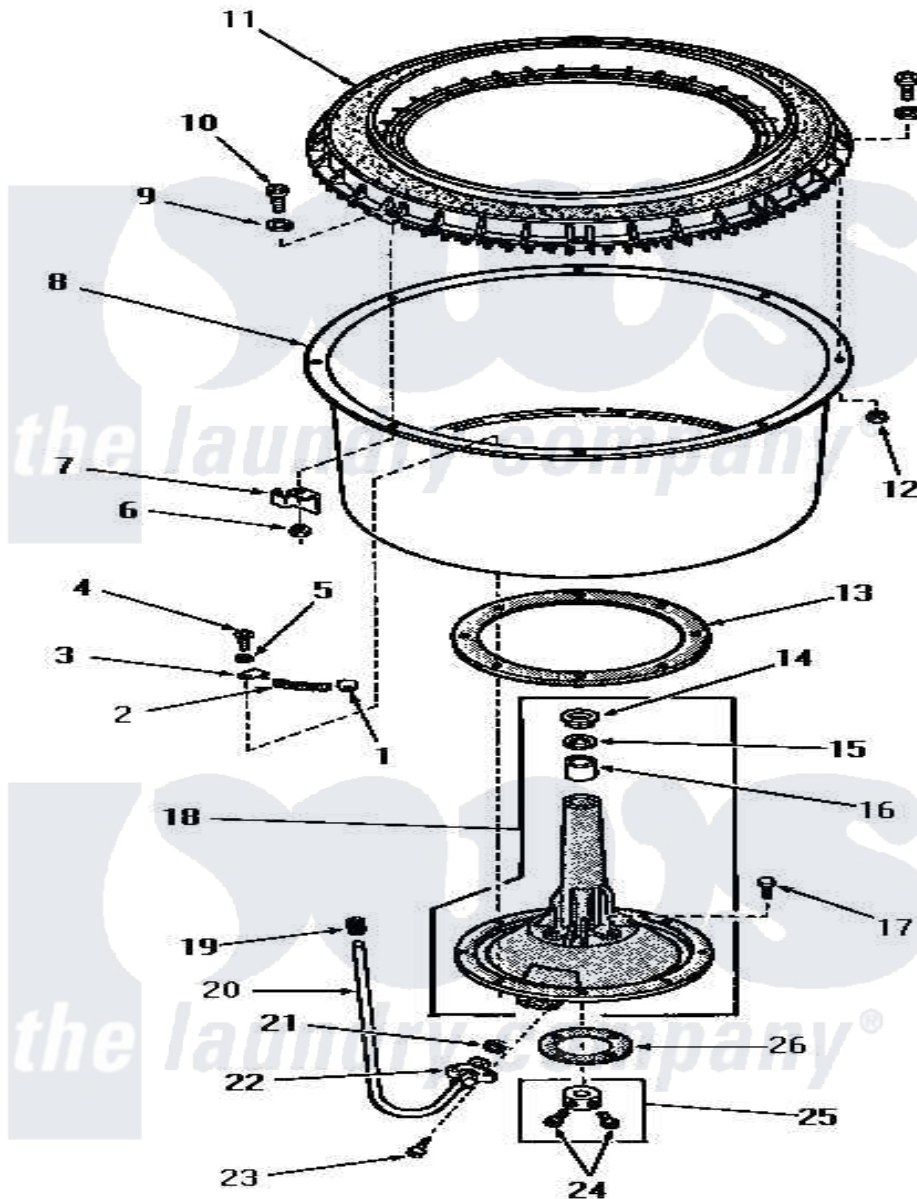

Amana FA9103 08 - AGITATOR POST AND SPIN TUB

Amana Residential Amana FA9103 Washer Parts Parts Diagram 08 - AGITATOR POST AND SPIN TUB
 Click on the part number to view part

Item	Original Part Number	Replaced By	Status	Part Description
1	22446			Clip
2	22144			Spring
3	22447			Clip
4	20260			Screw, 5/16-18 X 3/4 RD
5	20121		Not Available	GASKET
6	26678			Nut, Self-Locking
7	22025			Bracket
8	25976		Not Available	TUB,SPIN-SS
9	25100			Washer, 17/64 ID x 1/2 OD
10	25251	E225251		25 x 25 x 1 Filter 1 Metal Side
11	24931		Not Available	BALANCE RING
12	25250			Nut, 1/4-20 Hex Nyllock
13	20122			Gasket
14	23685			Bearing
15	23684			Seal
16	23686			Bearing

17	20261		Screw, Cap
18	26016	2-6016	Wheel 71/2x6
19	22351		Sleeve
20	25980		Tube, Sediment
"	22359		Tube, Sediment
21	20110		Gasket
22	26046		Bracket, Sediment Tube
23	20852	Not Available	SCREW,10-24 X 1/2 HEX
24	23481	02422	Screw, 1/4-20 X 1/2 HeX
25	20377		Collar Assembly
26	20120		Gasket
NI	243P3	Not Available	KIT,AGITATOR POST