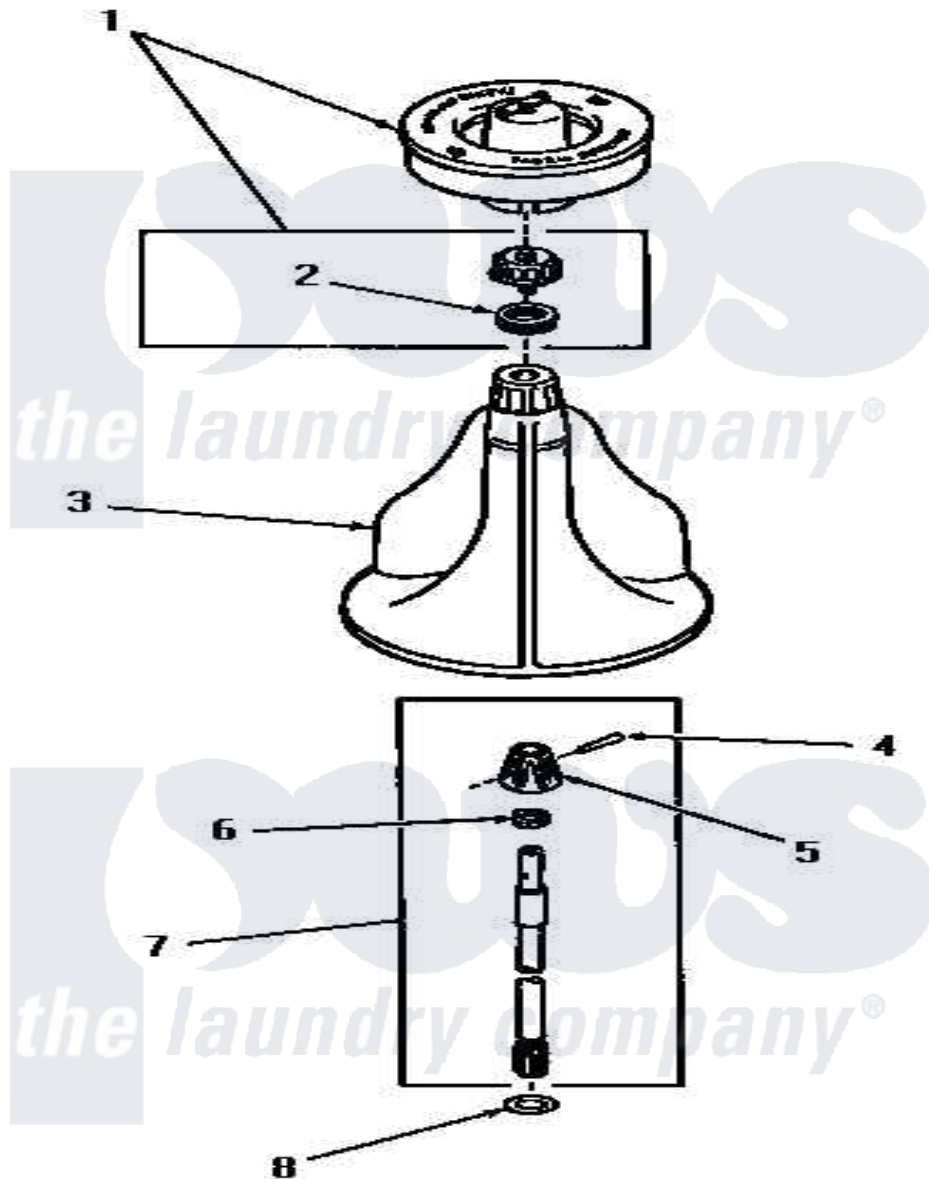

Amana FA9103 09 - AGITATOR, SHAFT & FABRIC SOFTENER DISP

Amana Residential Amana FA9103 Washer Parts Parts Diagram 09 - AGITATOR, SHAFT & FABRIC SOFTENER DISP
 Click on the part number to view part

Item	Original Part Number	Replaced By	Status	Part Description
1	23546		Not Available	ASSY,DISPENSER-FAB-SOF
"	26015			Assembly, Cap And Ring-Agitator
2	20136			Ring
3	25975		Not Available	ASSY,AGITATOR
4	20243			Pin, Taper
5	20056		Not Available	BLOCK, DRIVE
6	20057	222T017P01		Washer FIB 21/32 ID X 1156 OD X 1/8
7	21751	21751P		Assyshaft
8	22135			Washer