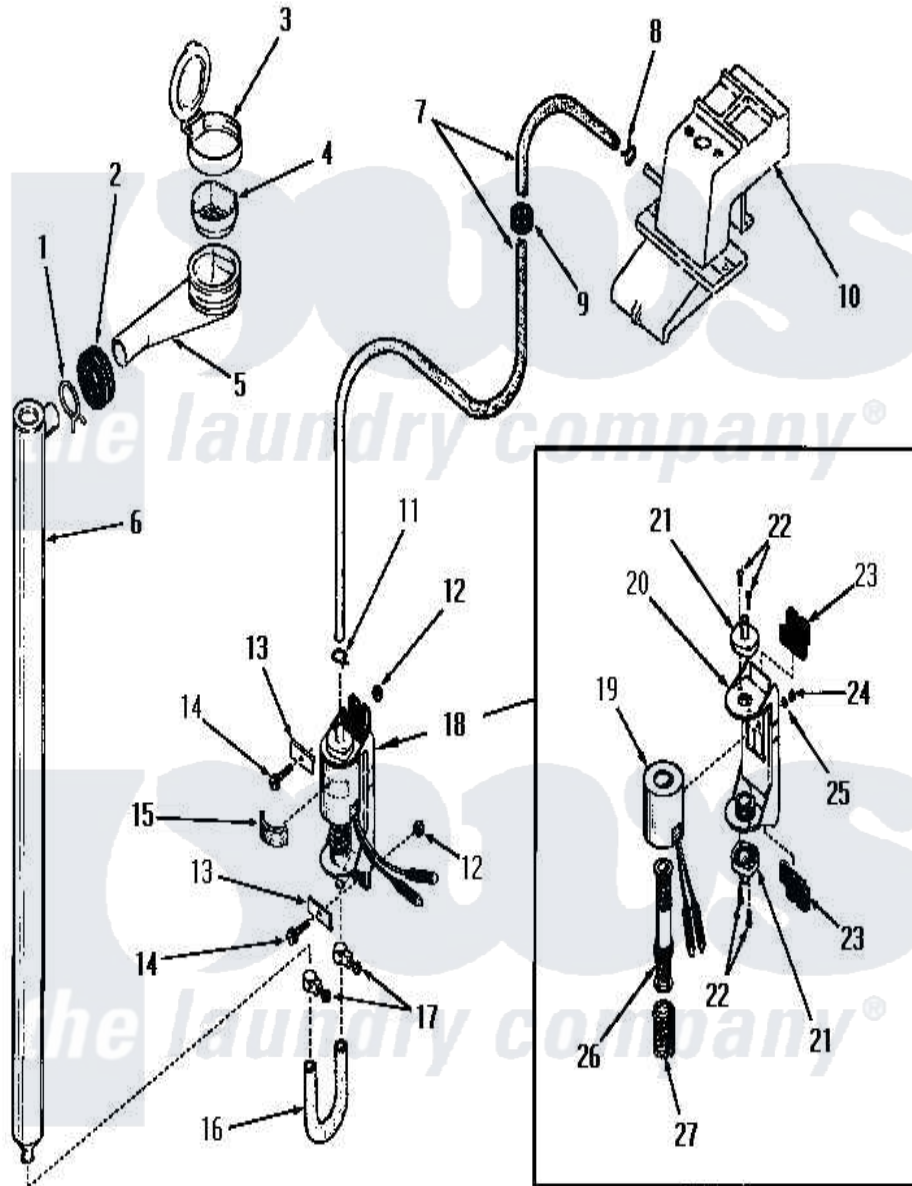

Amana FA9103 10 - BLEACH DISPENSER

Amana Residential Amana FA9103 Washer Parts Parts Diagram 10 - BLEACH DISPENSER
 Click on the part number to view part

Item	Original Part Number	Replaced By	Status	Part Description
1	Y03640		Not Available	CLAMP
2	20118		Not Available	GROMMET,1982 INV
3	22484		Not Available	BLEACH LID
4	21984			Cover, Dispenser
5	22377		Not Available	DISPENSER xREPLACE
6	22303		Not Available	TUBE,BLEACH
7	22300		Not Available	HOSE
8	23410		Not Available	HOSE CLAMP
9	22299		Not Available	GROMMET
10	Y00000000		Not Available	SEE NOTE WATER INLET -- (SEE PAGE 1, KEY 8)
11	22295		Not Available	HOSE CLAMP
12	22001			Nut, 10-24 Nylon Hex BR
13	Y22287		Not Available	BLEACH PUMP BRACKET
14	25989		Not Available	HEX HEAD SCREW
15	25220		Not Available	BUMPER
16	22302		Not Available	HOSE

17	24904	Not Available	CLAMP
18	22337		Pump, Bleach
19	22337B	Not Available	COIL AND FRAME
20	22337A	Not Available	BASE
21	22337E	Not Available	HOSE CONNECTOR
22	51356	Not Available	SCREW,6-32 X 5/16 RD H
23	22337F	Not Available	ISOLATION MOUNT
24	22337G	Not Available	NUT
25	21735	Not Available	LOCKWASHER,No.10 INTSHKP
26	22337C	Not Available	ARMATURE AND VALVE
27	22337D	Not Available	SPRING