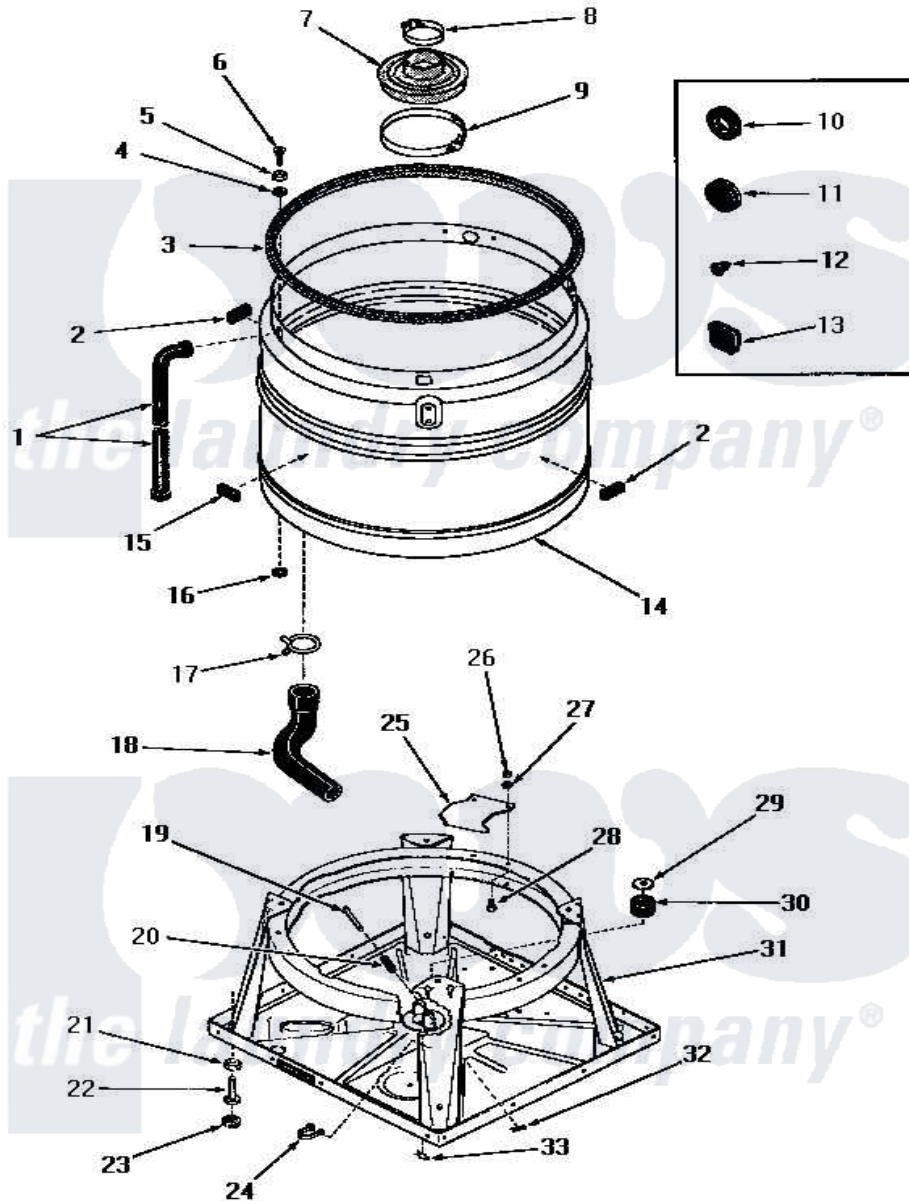

Amana FA9103 11 - BOOT, CHASSIS AND DRAIN TUB

Amana Residential Amana FA9103 Washer Parts Parts Diagram 11 - BOOT, CHASSIS AND DRAIN TUB
 Click on the part number to view part

Item	Original Part Number	Replaced By	Status	Part Description
1	22818		Not Available	HOSE
2	23258			Pad, Bumper
3	21233		Not Available	GASKET
4	20112			Grommet
5	20111			Washer
6	20259		Not Available	SCREW
7	20129		Not Available	BOOT
8	20107			Upper Clamp
9	20108	F200201		Clamp Hose #56
10	20118		Not Available	GROMMET,1982 INV
11	20305	20-305		Sizzle Do Not Ship Ups
12	21393	21-393		Piezo Sounder
13	21651			Grommet
14	25983			Drain Tub, Shur-Fil
15	23257		Not Available	PAD,BUMPER
16	20115			Grommet

17	10180		Not Available	CLAMP
18	25112			Hose
19	Y22693		Not Available	HOLD-DOWN PIN
20	Y22690		Not Available	FERRULE
21	Y21899	40038101		Nut, Leg
22	20409	22003428		Leg, Adjustable
23	21749	40016001		Foot, Rubber
24	22837		Not Available	STRAP,WIRE
25	21905			Plate, Snubber
26	20275	27001225		Nut, Jam Mid Lock 1/4-20
27	03189			LoCkwasher, 1/4 Std-C P
28	02422			Screw, 1/4-20 X 1/2 HeX
29	20162		Not Available	SPACER
30	20195		Not Available	GROMMET
31	26028			Assembly, Chassis xReplace
32	Y22689		Not Available	PIN CLIP
33	26012	2-6012		Blower Wheel