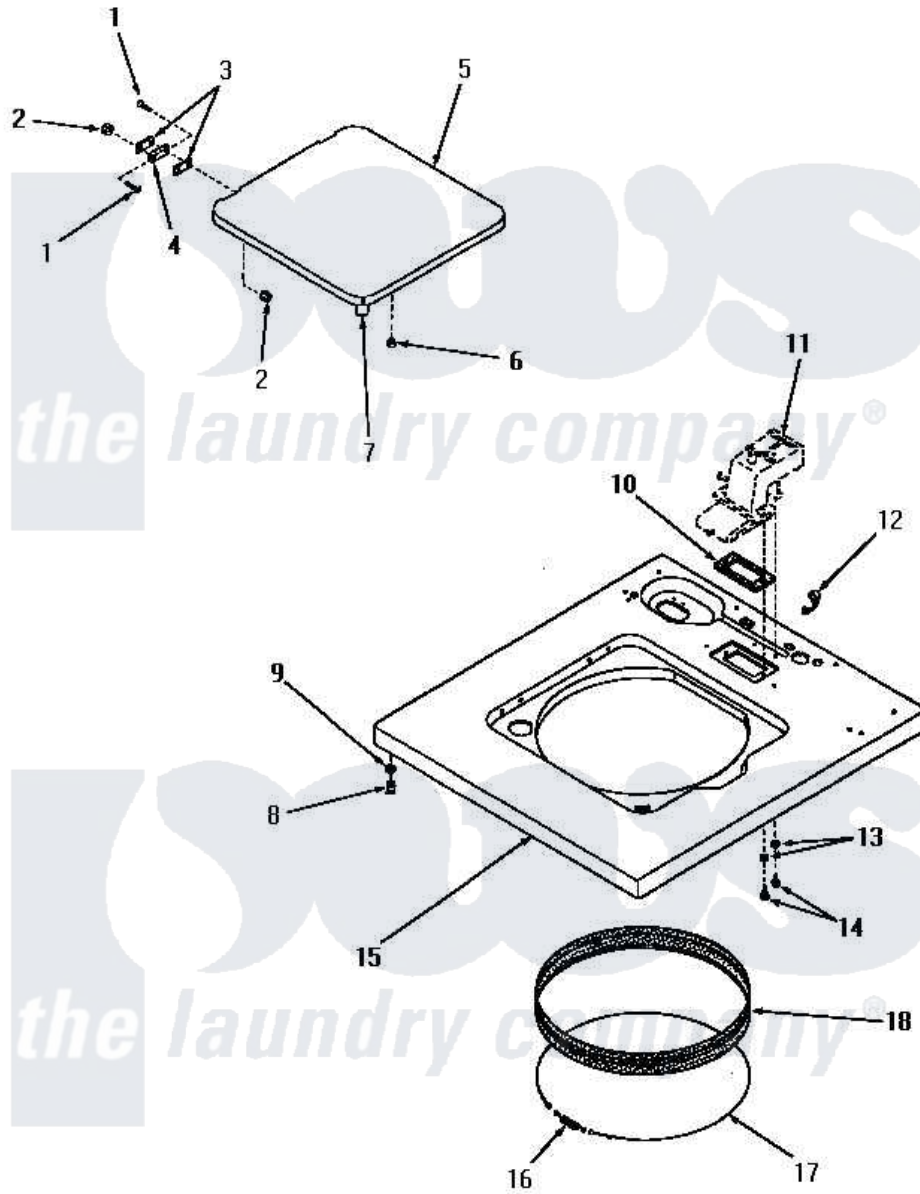

Amana FA9103 12 - CABINET TOP AND LOADING DOOR

Amana Residential Amana FA9103 Washer Parts Parts Diagram 12 - CABINET TOP AND LOADING DOOR
 Click on the part number to view part

Item	Original Part Number	Replaced By	Status	Part Description
1	22649			Screw, 8-32 X 13/32 FI
2	21752			Nut, 8-32 Hex Brilock
3	21584			Gasket
4	21583			Hinge
5	22271W		Not Available	LOADING DOOR, WHITE
"	22271A		Not Available	LOADING DOOR, AVOCADO
"	22271H		Not Available	LOADING DOOR, HARVEST GOLD
"	22271C		Not Available	LOADING DOOR, COPPERTONE
6	21176			Bumper
7	25217	R0603504		Actuator, Door Switch
8	23007		Not Available	CAGED NUT
9	24861		Not Available	LOCKWASHER, .448X.789SH
10	23255		Not Available	GASKET
11	Y00000000		Not Available	SEE NOTE WATER INLET -- (SEE PAGE 1, KEY 8)

12	21903	211881		Grommet, Cord Part Not Used- Gas Models Only
13	20493			Washer, 11/64 ID x 3/8 OD
14	52150	489464		Screw
15	24349H		Not Available	CABINET TOP, HARVEST GOLD
"	25830C		Not Available	CABINET TOP, COPPERTONE
"	25830H		Not Available	CABINET TOP, HARVEST GOLD
"	25830A		Not Available	CABINET TOP, AVOCADO
"	24349C		Not Available	CABINET TOP, COPPERTONE
"	24349A		Not Available	CABINET TOP, AVOCADO
"	25830W		Not Available	CABINET TOP, WHITE
"	24349W		Not Available	CABINET TOP, W
16	20791		Not Available	SPRING
17	22352		Not Available	RETAINER,WIRE
18	25277			Guard, Rim