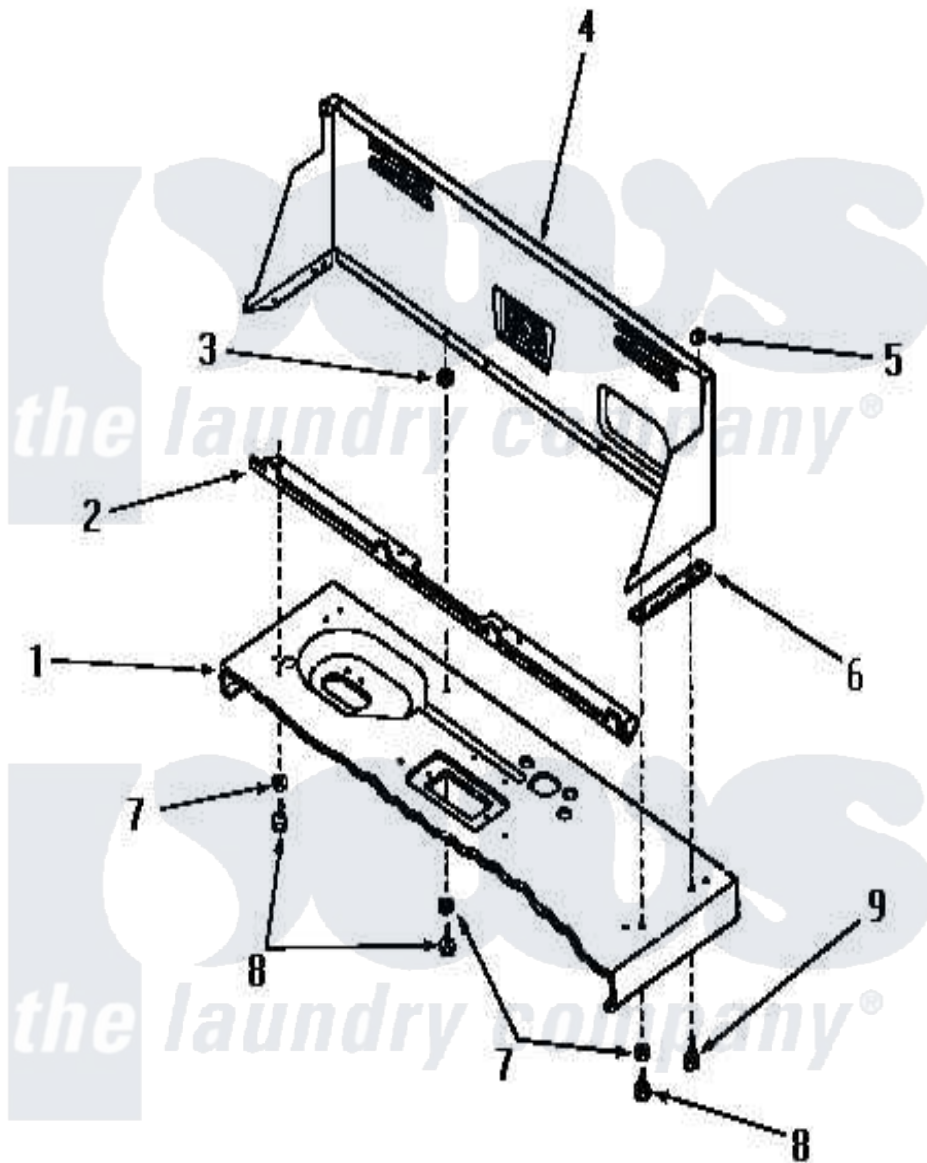

Amana FA9103 13 - CONTROL HOOD

Amana [Residential Amana FA9103 Washer Parts](#) Parts Diagram 13 - CONTROL HOOD
 Click on the part number to view part

Item	Original Part Number	Replaced By	Status	Part Description
1	Y00000000		Not Available	SEE NOTE CABINET TOP -- (SEE PAGE 13, KEY 15)
2	23360		Not Available	ANGLE
3	23425		Not Available	WASHER, 7/32IDX7/16ODX.
4	24330W		Not Available	CONTROL HOOD, WHITE
"	24330C		Not Available	CONTROL HOOD, COPPERTONE
"	24330H		Not Available	CONTROL HOOD, HARVEST GOLD
"	24330A		Not Available	CONTROL HOOD, AVOCADO
5	24522			Nut, Speed-8ab-18 C1995
6	23028		Not Available	GASKET, CONTROL BOX END
7	20493			Washer, 11/64 ID x 3/8 OD
8	52150	489464		Screw
9	25724		Not Available	HEX HEAD SCREW