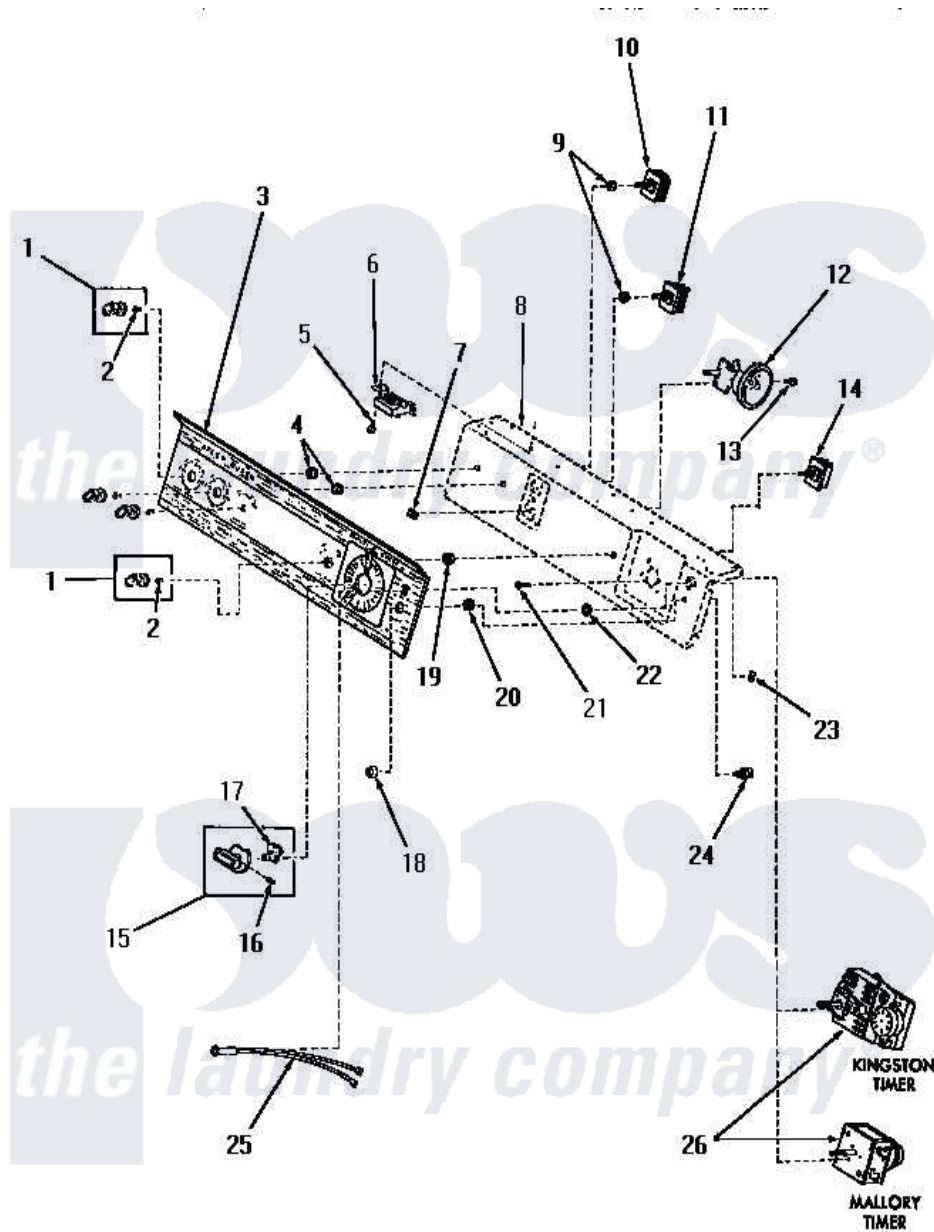

# Amana FA9103 14 - CONTROL PANEL AND CONTROLS

Amana Residential Amana FA9103 Washer Parts Parts Diagram 14 - CONTROL PANEL AND CONTROLS  
 Click on the part number to view part

Item	Original Part Number	Replaced By	Status	Part Description
1	<a href="#">24291</a>			Assembly, Knob
2	23392		Not Available	CLIP FOR 26816 KNOB
3	24504		Not Available	CONTROL PANEL
4	24391		Not Available	KNURLED NUT
5	23222	<a href="#">3177991</a>		Screw
6	21975		Not Available	BALLAST
7	<a href="#">24522</a>			Nut, Speed-8ab-18 C1995
8	Y00000000		Not Available	SEE NOTE PANEL SUPPORT PLATE -- (SEE PAGE 3, KEY 12)
9	<a href="#">91176</a>			Lockwasher, 3/8 Intshkp
10	24392		Not Available	SWITCH TEMP
11	24431		Not Available	SPEED SWITCH
12	26051		Not Available	SWITCH,PRESSURE
13	23962	<a href="#">W10116760</a>		Screw
14	24580		Not Available	SUDS-WATER SAVER SWITCH

15	24290	Not Available	ASSY,KNOB-TIMER
16	20310	Not Available	SCREW,8-32 X 1/4 HEX S
17	<a href="#">24283</a>		Indicator, Timer Knob
18	23399	Not Available	SWITCH COLLAR
19	23406	Not Available	KNURLED NUT
20	23400	Not Available	FERRULE
21	<a href="#">70212</a>		Screw, 8-32 X 5/32 RD H
22	25043	Not Available	WASHER
23	25042	Not Available	SPEED NUT
24	<a href="#">23401</a>		Switch
25	25045	Not Available	INDICATOR LIGHT
26	<a href="#">24815</a>		Timer