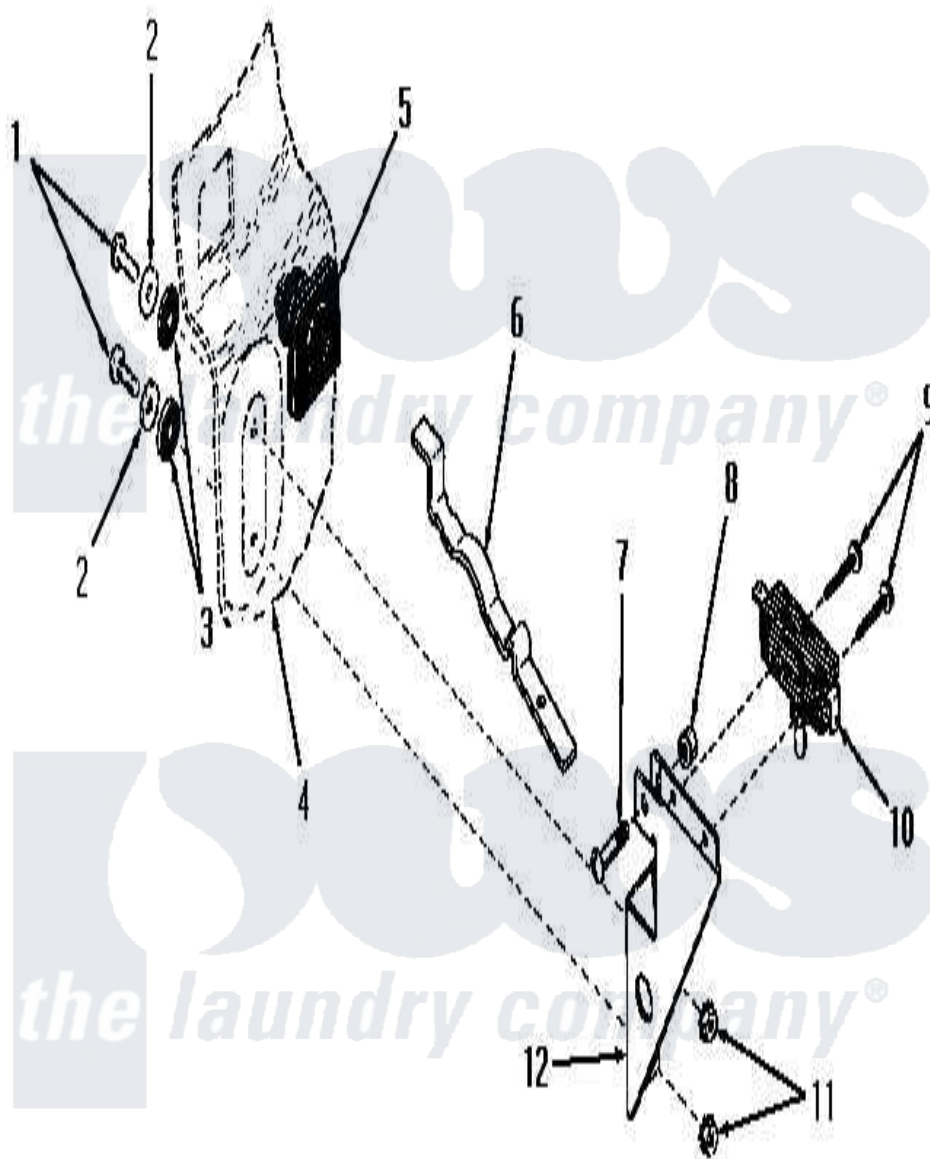

Amana FA9103 16 - DOOR SAFETY SWITCH

Amana [Residential Amana FA9103 Washer Parts](#) Parts Diagram 16 - DOOR SAFETY SWITCH
 Click on the part number to view part

Item	Original Part Number	Replaced By	Status	Part Description
1	21081			Screw, 10-24 X 1/2 RD H
2	20492	M0270504		Washer
3	02928		Not Available	WASHER
4	Y00000000		Not Available	SEE NOTE DRAIN TUB -- (SEE PAGE 18, KEY 14)
5	23591			Diaphragm
6	23592		Not Available	ARM
7	Y02370		Not Available	SCREW, 10-24X15/16 HEX
8	22001			Nut, 10-24 Nylon Hex BR
9	51783			Screw, 6b-20 X 7/8 HeX
10	23540		Not Available	SWITCH
11	23951	M0282009		Nut
12	22783		Not Available	BRACKET