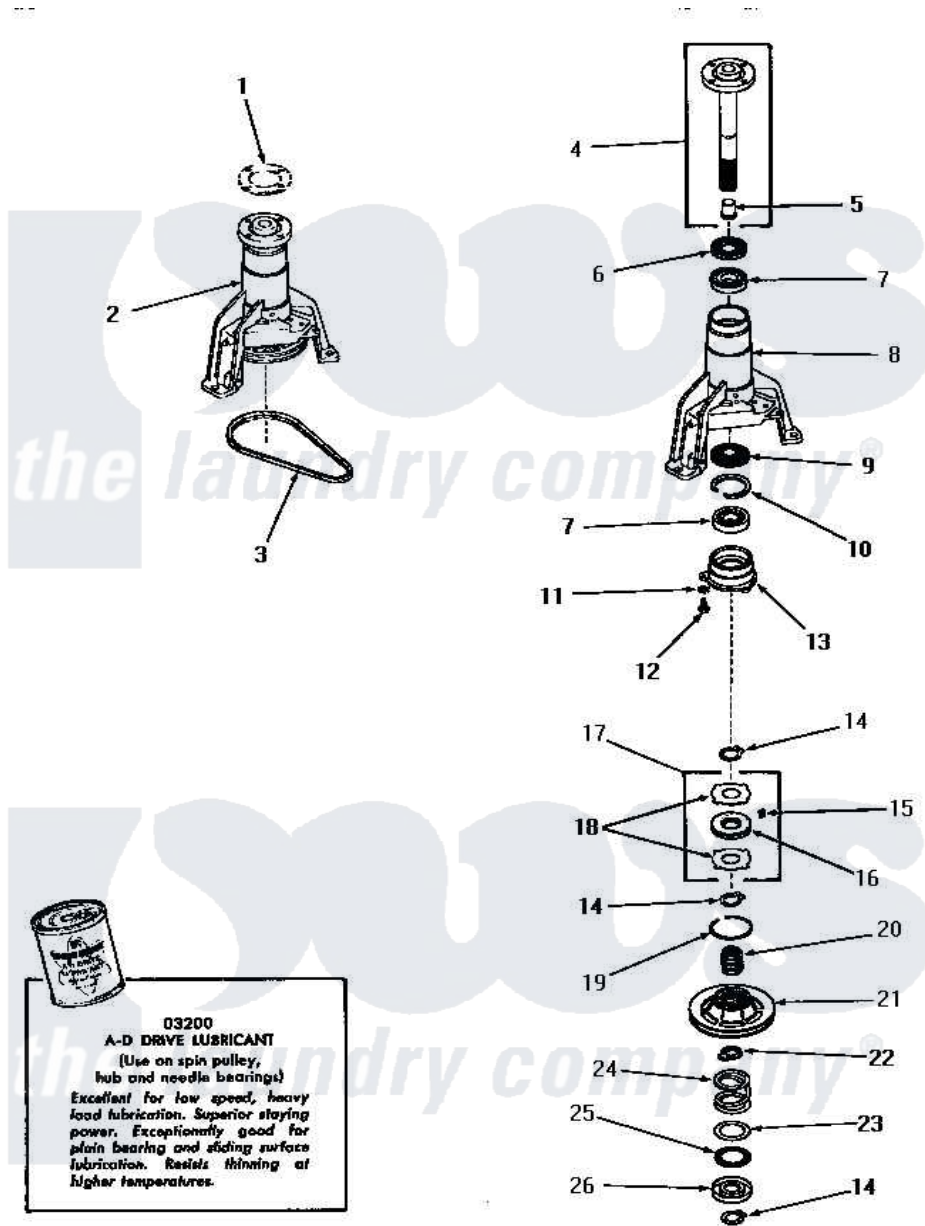

# Amana FA9103 17 - MAIN BEARING ASSY

Amana [Residential Amana FA9103 Washer Parts](#) Parts Diagram 17 - MAIN BEARING ASSY  
 Click on the part number to view part

Item	Original Part Number	Replaced By	Status	Part Description
1	Y00000000		Not Available	SEE NOTE GASKET -- (SEE PAGE 17, KEY 26)
2	<a href="#">26018</a>			AsseMbly, Bearing Housing-M
3	23759		Not Available	BELT
4	<a href="#">23731</a>			Assembly, Spin Shaft
5	<a href="#">25854</a>			Bearing
6	Y21659		Not Available	SEAL
7	<a href="#">20012</a>			Bearing
8	25979		Not Available	HOUSING,MAIN BEARING
9	<a href="#">26247</a>			Slinger, Water
10	20084		Not Available	RING,RETAINING
11	<a href="#">02431</a>			Lockwasher, 1/4 Ext Shk
12	<a href="#">02422</a>			Screw, 1/4-20 X 1/2 HeX
13	<a href="#">23639</a>			Retainer
14	<a href="#">23724</a>			Ring, Retaining
15	<a href="#">24500</a>			Clip, Spring
16	<a href="#">23708</a>			Assembly, Brake Disk

17	<a href="#">24599</a>		Assembly, Brake Disk
18	23637	Not Available	DISC,BRAKE
19	Y23720	Not Available	RING,SNAP
20	23634	Not Available	HUB
21	<a href="#">24690</a>		Assembly, Spin Pulley
22	23635	Not Available	STOP
23	<a href="#">23722</a>		Race, Bearing
24	<a href="#">23723</a>		Spring
25	23721	Not Available	BEARING,NEEDLE
26	<a href="#">23640</a>		Retainer
NI	<a href="#">03200</a>		A-D Drive Lubricant