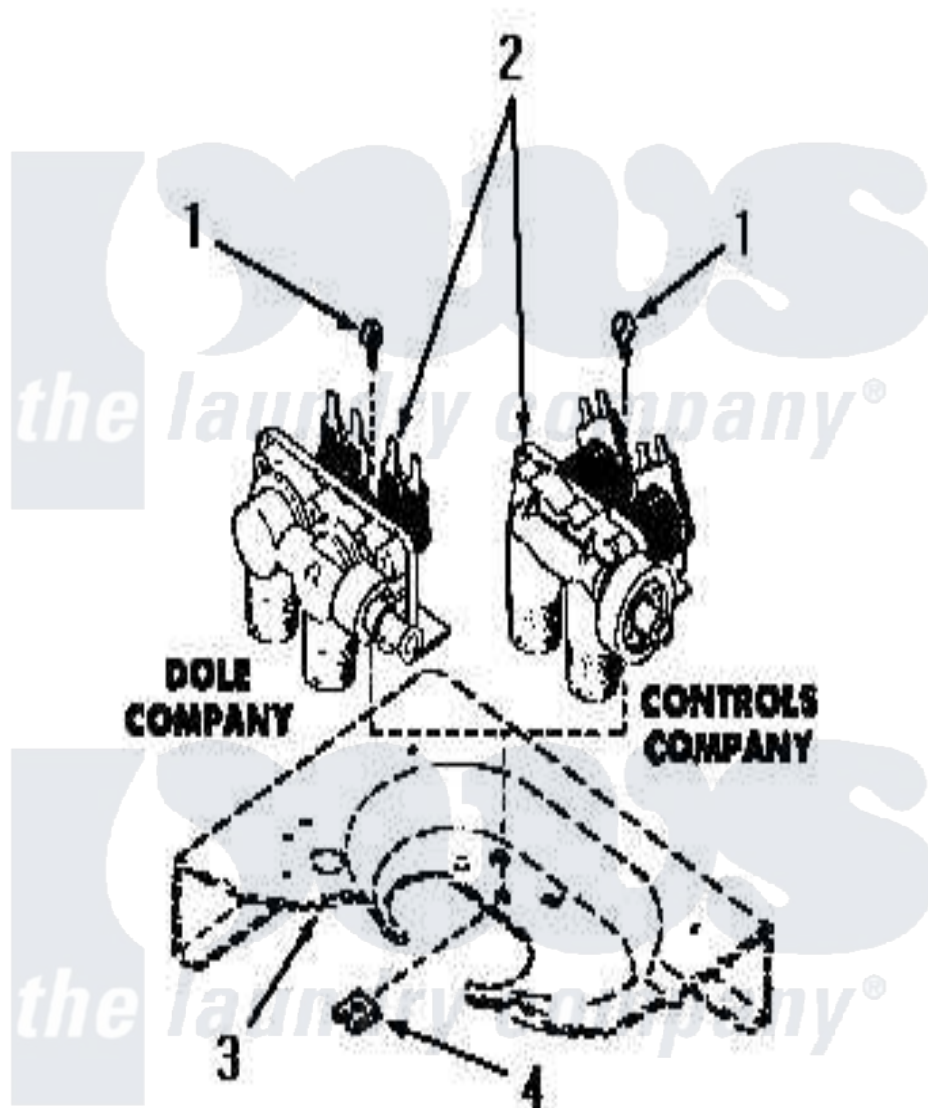

Amana FA9103 18 - MIXING VALVES

Amana [Residential Amana FA9103 Washer Parts](#) Parts Diagram 18 - MIXING VALVES
 Click on the part number to view part

Item	Original Part Number	Replaced By	Status	Part Description
1	23962	W10116760		Screw
2	25832	205613		Water Valve
3	Y00000000		Not Available	SEE NOTE CABINET TOP -- (SEE PAGE 13, KEY 15)
4	23277		Not Available	NUT, SPEED