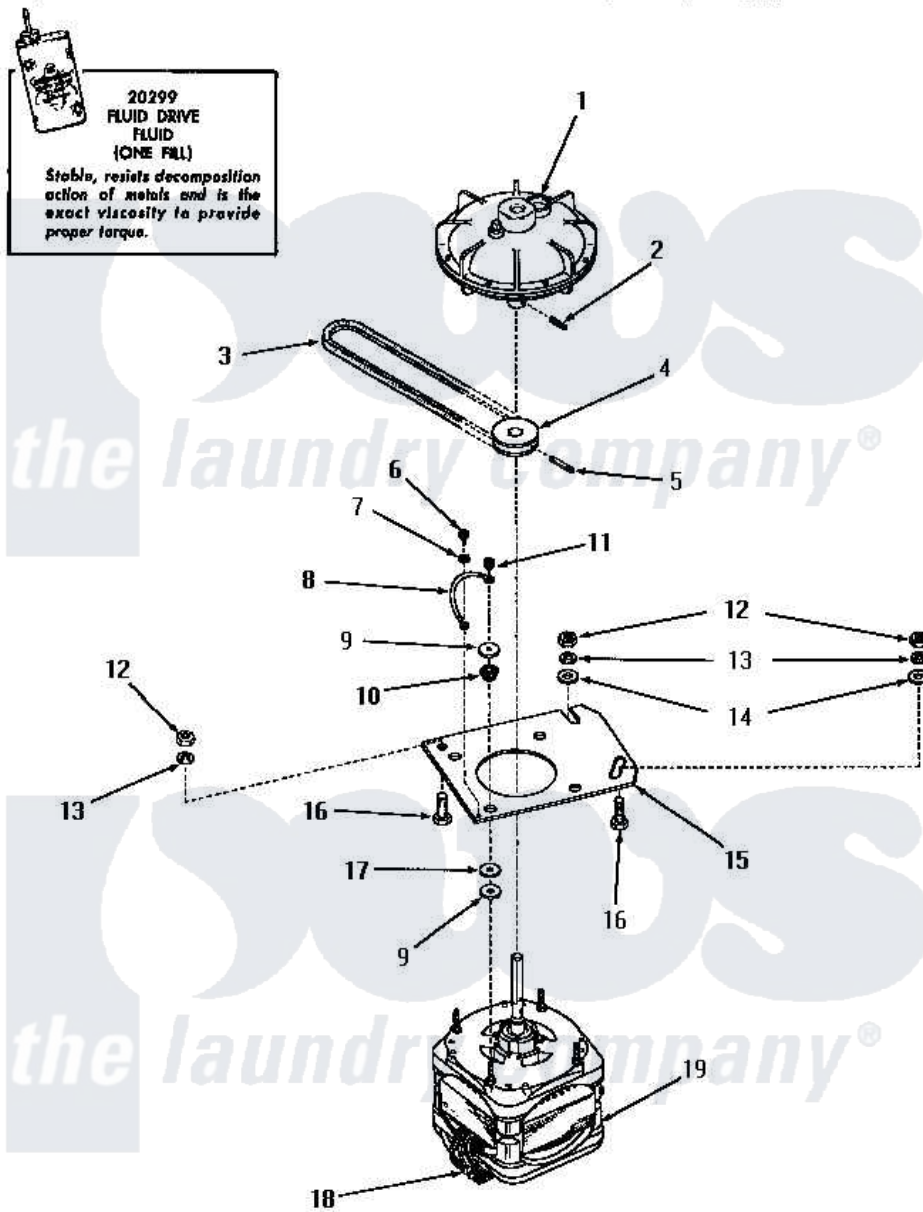

Amana FA9103 19 - MOTOR AND FLUID DRIVE

Amana [Residential Amana FA9103 Washer Parts](#) Parts Diagram 19 - MOTOR AND FLUID DRIVE
 Click on the part number to view part

Item	Original Part Number	Replaced By	Status	Part Description
1	24706			Assembly, Fluid Drive
2	24703		Not Available	PIN,ROLL
3	23759		Not Available	BELT
4	24691		Not Available	PULLEY,MOTOR
5	23750			Pin, Roll
6	20530			Screw, 10-24 x 3/8 Hex
7	21735		Not Available	LOCKWASHER,No.10 INTSHKP
8	25484		Not Available	GROUND WIRE
9	20103	M0270519		Washer
10	20102		Not Available	WASHER
11	23604			Nut, Hex 10-32 Lock
12	20274	62739		Nut, Lock
13	20277			Lockwasher, 3/8 Std X 3
14	20279			Washer, 13/32 ID x 13/16 OD
15	23769		Not Available	PLATE,MOUNTING
16	20255		Not Available	SCREW,3/8-16 X 1 HEX H

17	20104		Washer
18	24142	Not Available	SWITCH,MOTOR
19	26082		Motor
NI	20299	Not Available	FLUID DRIVE FLUID-BULK