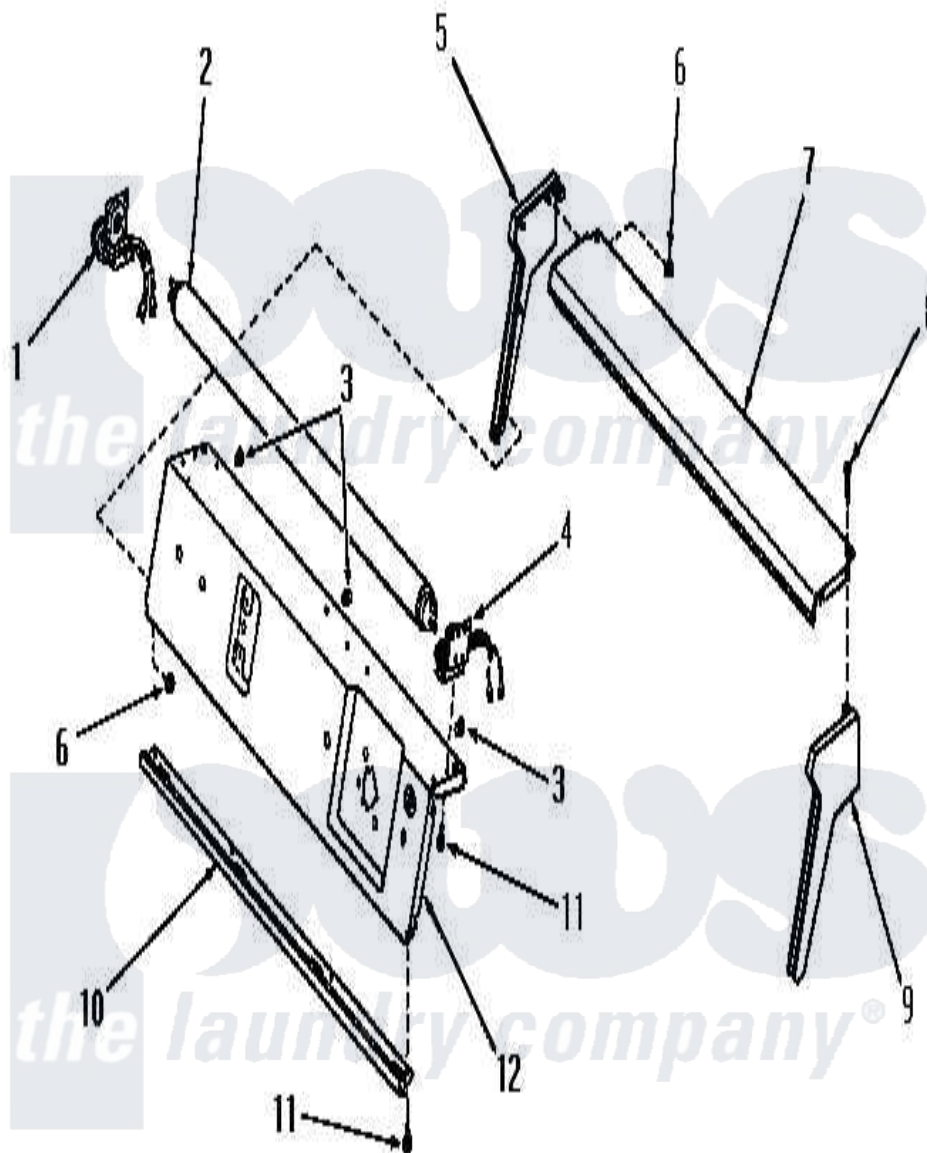

Amana FA9103 20 - PAN SUPP PLT/CTRL HOOD ENDS & FLOUR TUBE

Amana Residential Amana FA9103 Washer Parts Parts Diagram 20 - PAN SUPP PLT/CTRL HOOD ENDS & FLOUR TUBE

[Click on the part number to view part](#)

Item	Original Part Number	Replaced By	Status	Part Description
1	23398		Not Available	FLUORESCENT TUBE HOLDER, LEFT
2	24442		Not Available	No Longer Available
3	21176			Bumper
4	23397		Not Available	FLUORESCENT TUBE HOLDER, RIGHT
5	23367		Not Available	WIRING DIAGRAM
6	23409		Not Available	NUT
7	23383		Not Available	CONTROL HOOD TOP
8	25232		Not Available	SCREW,8AB-18X7/8 OVAL
9	23368	25190SPQ		Hood End
10	23390		Not Available	PANEL TRIM
11	23222	3177991		Screw
12	Y24329		Not Available	PANEL SUPPORT PLATE