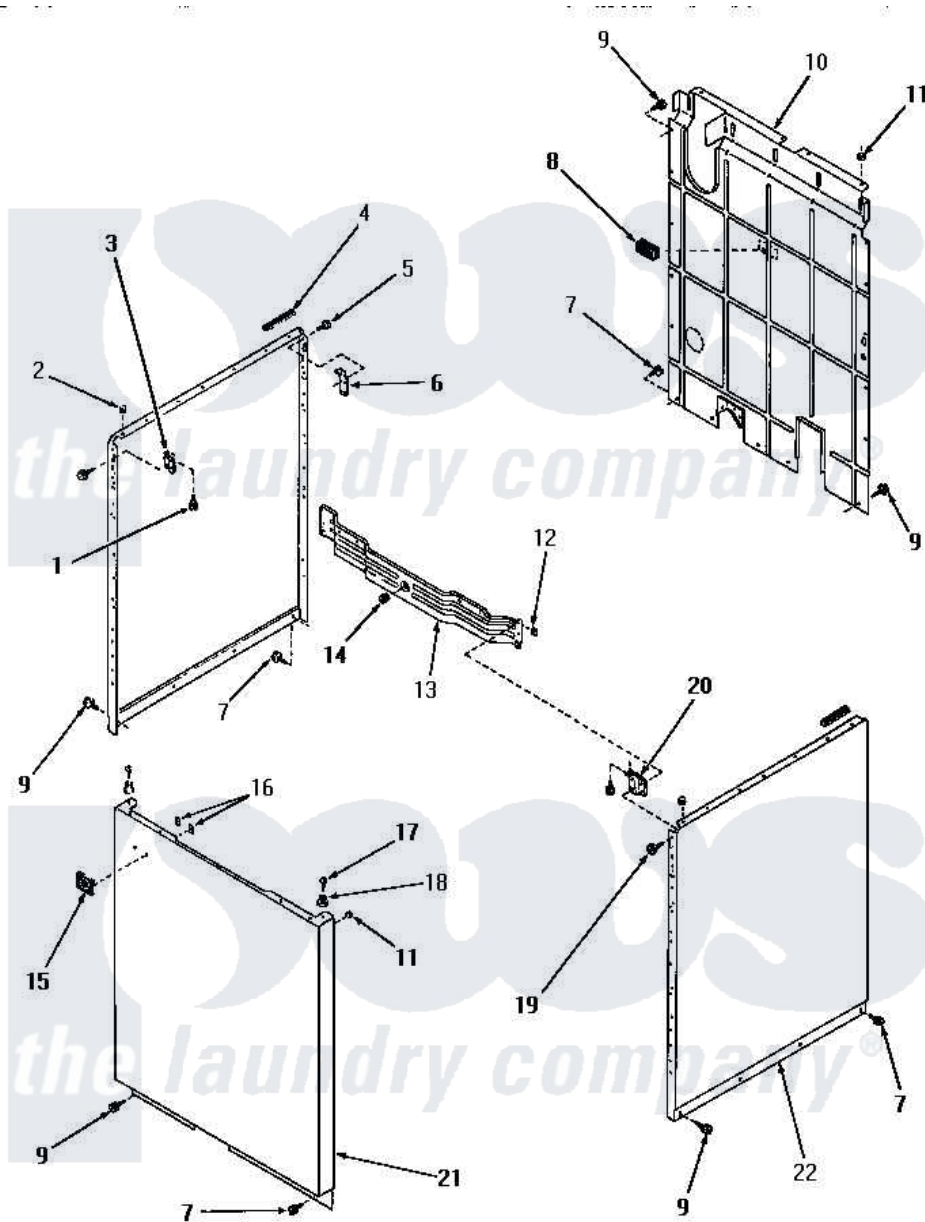

# Amana FA9103 21 - PANELS

Amana [Residential Amana FA9103 Washer Parts](#) Parts Diagram 21 - PANELS  
 Click on the part number to view part

Item	Original Part Number	Replaced By	Status	Part Description
1	<a href="#">23008</a>			Screw, 10-24 X 3/4 Sems
2	<a href="#">21176</a>			Bumper
3	22847		Not Available	BRACKET
"	26691		Not Available	BRACKET,HOLD DOWN-L.H.
4	<a href="#">80312</a>			Bumper Pad
5	51784		Not Available	SCREW,10B-16 X 1/2 HEX
6	<a href="#">52487</a>			Lug, Hold-Down
7	26415	<a href="#">27001200</a>		Screw
8	23257		Not Available	PAD,BUMPER
9	26592		Not Available	HEX HEAD SCREW
10	24342GR		Not Available	REAR PANEL, GRAY
11	<a href="#">20387</a>			Bumper
12	25987		Not Available	NUT,SPEED
"	<a href="#">21747</a>			Nut, Speed
13	21262		Not Available	CROSS BRACE, FRONT
14	<a href="#">25959</a>			Grommet

15	22086	Not Available	MONOGRAM
16	22161	Not Available	CLIP
17	Q6535	Not Available	SCREW,10B-16 X 3/4 ROU
18	23020	Not Available	MOUNT,PANEL
19	<a href="#">03814</a>		Screw, 10-24 X 1/2 Roun
"	51784	Not Available	SCREW,10B-16 X 1/2 HEX
20	22846	Not Available	BRACKET
"	26690	Not Available	BRACKET,HOLD DOWN-R.H.
21	24687A	Not Available	FRONT PANEL, AVOCADO
"	24687W	Not Available	FRONT PANEL, WHITE
"	24687H	Not Available	FRONT PANEL, HARVEST GOLD
"	24687C	Not Available	FRONT PANEL, COPPERTONE
22	24336A	Not Available	SIDE PANEL, RIGHT OR LEFT, AVO
"	24336W	Not Available	xREPLACE
"	24336H	Not Available	SIDE PANEL, RIGHT OR LEFT, HAR
"	24336C	Not Available	SIDE PANEL, RIGHT OR LEFT, COP