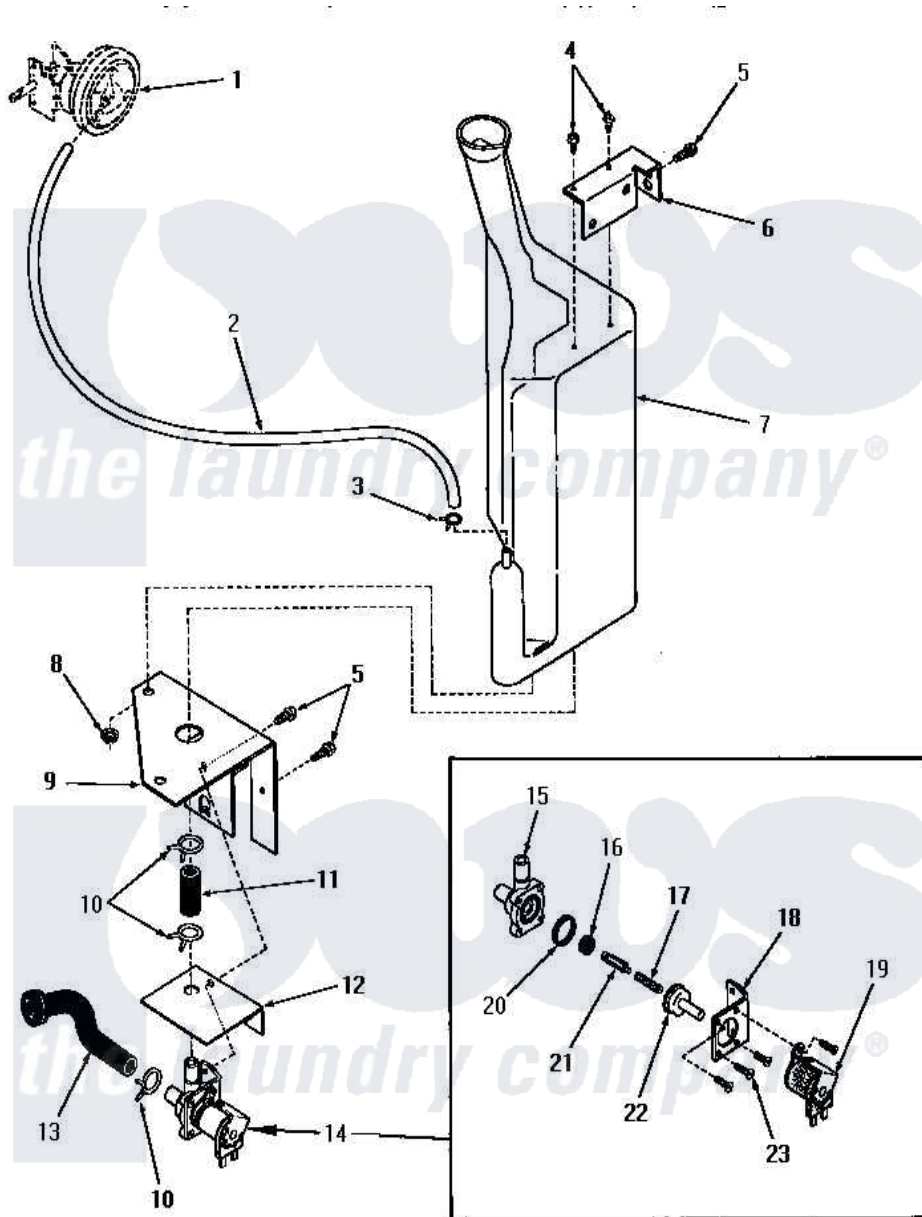

Amana FA9103 23 - RESERVOIR & DRAIN VALVE

Amana [Residential Amana FA9103 Washer Parts](#) Parts Diagram 23 - RESERVOIR & DRAIN VALVE
 Click on the part number to view part

Item	Original Part Number	Replaced By	Status	Part Description
1	Y00000000		Not Available	SEE NOTE PRESSURE SWITCH -- (SEE PAGE 4, KEY 12)
2	24444		Not Available	NO LONGER AVAILABLE
3	Y22294	596669		Clamp, Manifold
4	52150	489464		Screw
5	51784		Not Available	SCREW, 10B-16 X 1/2 HEX
6	24394		Not Available	UPPER BRACKET
7	24430		Not Available	RESERVOIR
8	24441		Not Available	WIRING DIAGRAM
9	24393		Not Available	LOWER BRACKET
10	80479		Not Available	HOSE CLAMP
11	24440		Not Available	CODE J
12	25044		Not Available	SOLENOID SHIELD
13	24437		Not Available	HOSE
14	24438	68136-47		Shelf Trim
15	24438G		Not Available	BODY

16	24438F	Not Available	SEAL
17	24438C	Not Available	SPRING
18	24438H	Not Available	MOUNTING BRACKET
19	24438A	Not Available	SOLENOID
20	24438E	Not Available	GASKET
21	24438D	Not Available	ARMATURE
22	24438B	Not Available	GUIDE,ARMATURE
23	21561G	Not Available	ROUND HEAD SCREW