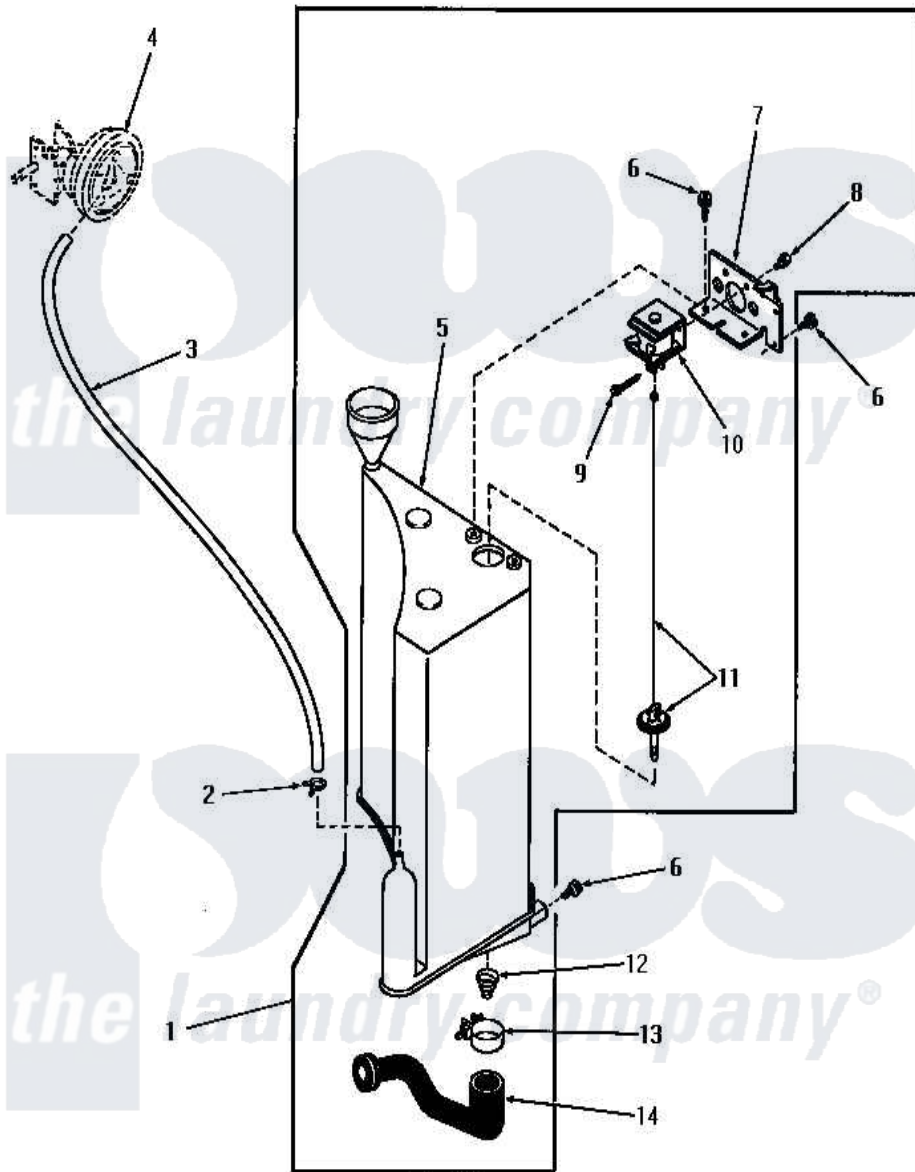

Amana FA9103 24 - RESERVOIR & DRAIN VALVE

Amana [Residential Amana FA9103 Washer Parts](#) Parts Diagram 24 - RESERVOIR & DRAIN VALVE
 Click on the part number to view part

Item	Original Part Number	Replaced By	Status	Part Description
1	26003			Assembly, Pressure Tank-Com
2	Y22294	596669		Clamp, Manifold
3	24444		Not Available	NO LONGER AVAILABLE
4	Y00000000		Not Available	SEE NOTE PRESSURE SWITCH -- (SEE PAGE 4, KEY 12)
5	25993		Not Available	RESERVOIR
6	51784		Not Available	SCREW, 10B-16 X 1/2 HEX
7	Y26000		Not Available	BRACKET
8	Y03950			Screw, 10-32 x 5/16 Sems
9	20248			Pin, Cotter
10	25999		Not Available	SOLENOID, DRAIN VALVE
11	26244			Assembly, Plunger-Drain Val
12	25997		Not Available	SPRING, DRAIN VALVE
13	20824		Not Available	HOSE CLAMP
14	25998			Hose, Drain-Pressure Ta