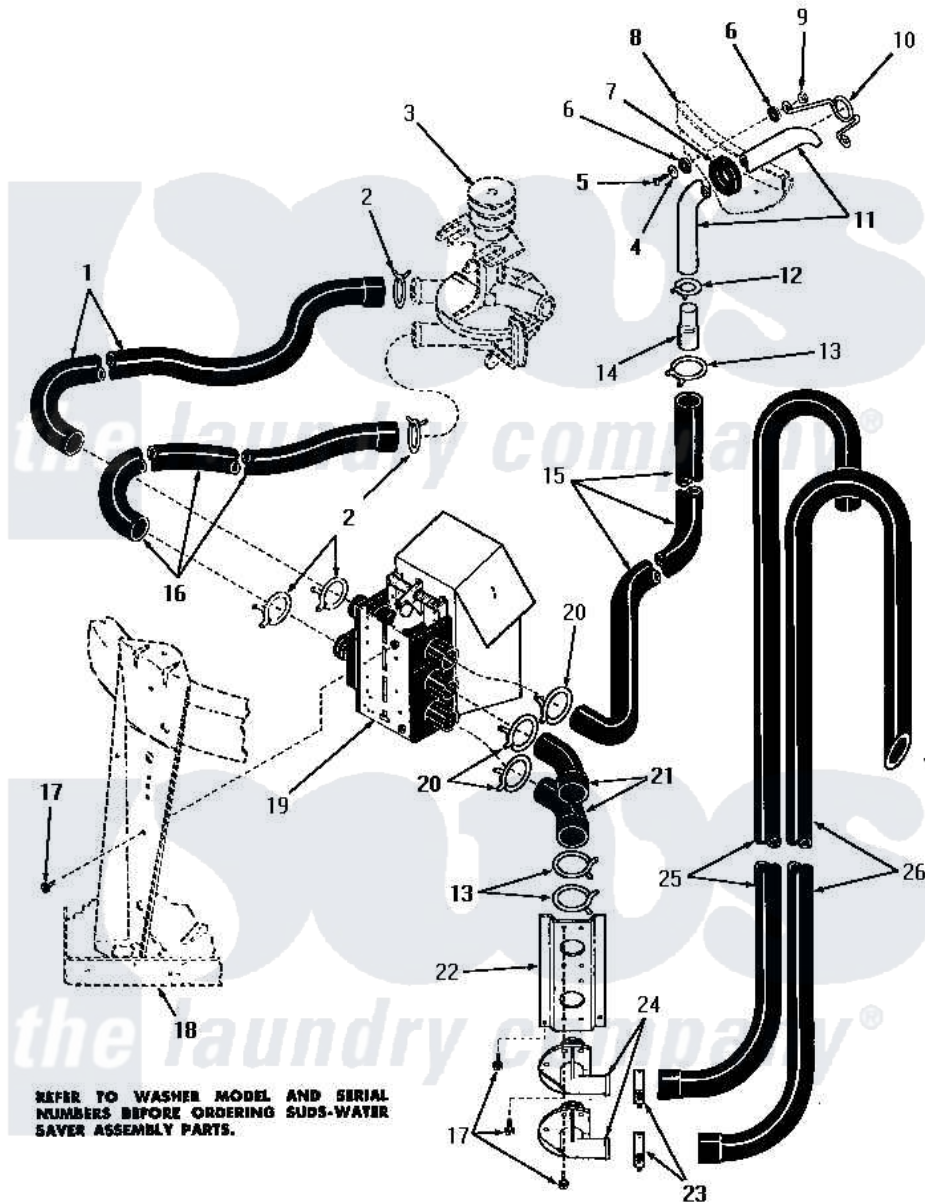

# Amana FA9103 25 - SUDS-WATER SAVER ASSY

Amana [Residential Amana FA9103 Washer Parts](#) Parts Diagram 25 - SUDS-WATER SAVER ASSY  
 Click on the part number to view part

Item	Original Part Number	Replaced By	Status	Part Description
1	24576		Not Available	WIRING DIAGRAM
2	20210		Not Available	NO LONGER AVAILABLE
3	Y00000000		Not Available	SEE NOTE PUMP ASSEMBLY -- (SEE PAGE 7, KEY 22)
4	20492	<a href="#">M0270504</a>		Washer
5	<a href="#">21081</a>			Screw, 10-24 X 1/2 RD H
6	02928		Not Available	WASHER
7	20118		Not Available	GROMMET, 1982 INV
8	Y00000000		Not Available	SEE NOTE DRAIN TUB -- (SEE PAGE 18, KEY 14)
9	21080		Not Available	NUT
10	22355		Not Available	RETURN HOSE SUPPORT
11	22356	<a href="#">WR71X10754</a>		Shelf Front All White 22356 I
12	Y22671		Not Available	HOSE CLAMP
13	Y03698		Not Available	CLAMP xREPLACE
14	21086		Not Available	CODE J

15	24581	Not Available	VALVE OUTLET RETURN HOSE
16	24575	Not Available	NO LONGER AVAILABLE
17	51784	Not Available	SCREW, 10B-16 X 1/2 HEX
18	Y00000000	Not Available	SEE NOTE CHASSIS -- (SEE PAGE 18, KEY 31)
19	25053	Not Available	SUDS-WATER SAVER VALVE ASSEMBL
20	21372	<a href="#">21-372</a>	Sampling Tube
21	24574	Not Available	WIRING DIAGRAM
22	23560	Not Available	BRACKET
23	20211	<a href="#">285655</a>	Clamp, Hose
24	23553	Not Available	ELBOW, DRAIN HOSE-PLAST
25	<a href="#">20240</a>		Hose, M/F 29219
26	22627	<a href="#">33-7806N</a>	Seal Assembly