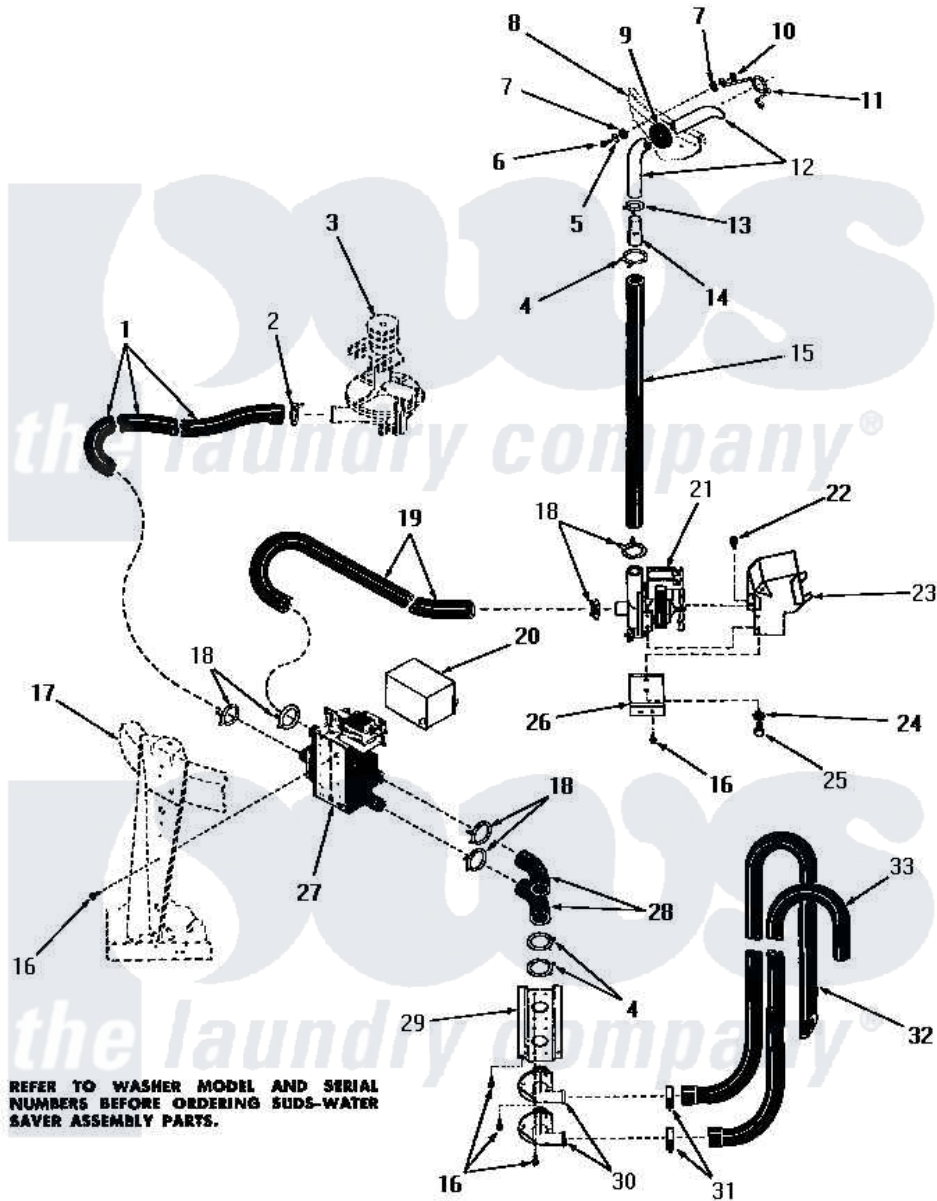

Amana FA9103 26 - SUDS-WATER SAVER ASSY

Amana [Residential Amana FA9103 Washer Parts](#) Parts Diagram 26 - SUDS-WATER SAVER ASSY
 Click on the part number to view part

Item	Original Part Number	Replaced By	Status	Part Description
1	24575		Not Available	NO LONGER AVAILABLE
2	20210		Not Available	NO LONGER AVAILABLE
3	Y00000000		Not Available	SEE NOTE PUMP ASSEMBLY -- (SEE PAGE 7, KEY 22)
4	Y03698		Not Available	CLAMP xREPLACE
5	20492	M0270504		Washer
6	21081			Screw, 10-24 X 1/2 RD H
7	02928		Not Available	WASHER
8	Y00000000		Not Available	SEE NOTE DRAIN TUB -- (SEE PAGE 18, KEY 14)
9	20118		Not Available	GROMMET,1982 INV
10	21080		Not Available	NUT
11	22355		Not Available	RETURN HOSE SUPPORT
12	22356	WR71X10754		Shelf Front All White 22356 I
13	Y22671		Not Available	HOSE CLAMP
14	21086		Not Available	CODE J

15	25782		Not Available	PUMP OUTLET RETURN HOSE
16	51784		Not Available	SCREW, 10B-16 X 1/2 HEX
17	Y00000000		Not Available	SEE NOTE CHASSIS -- (SEE PAGE 18, KEY 31)
18	21372	21-372		Sampling Tube
19	26052		Not Available	VALVE-TO-PUMP HOSE
20	26053		Not Available	SHIELD
21	Y10530		Not Available	MOTOR AND PUMP ASSEMBLY
22	23222	3177991		Screw
23	25839		Not Available	SHIELD
24	02431			Lockwasher, 1/4 Ext Shk
25	02422			Screw, 1/4-20 X 1/2 HeX
26	25779		Not Available	MOUNTING BRACKET
27	23848		Not Available	VALVE
28	23845		Not Available	TEE-TO-ELBOW HOSE
29	23560		Not Available	BRACKET
30	23553		Not Available	ELBOW, DRAIN HOSE-PLAST
31	20211	285655		Clamp, Hose
32	22627	33-7806N		Seal Assembly
33	20240			Hose, M/F 29219