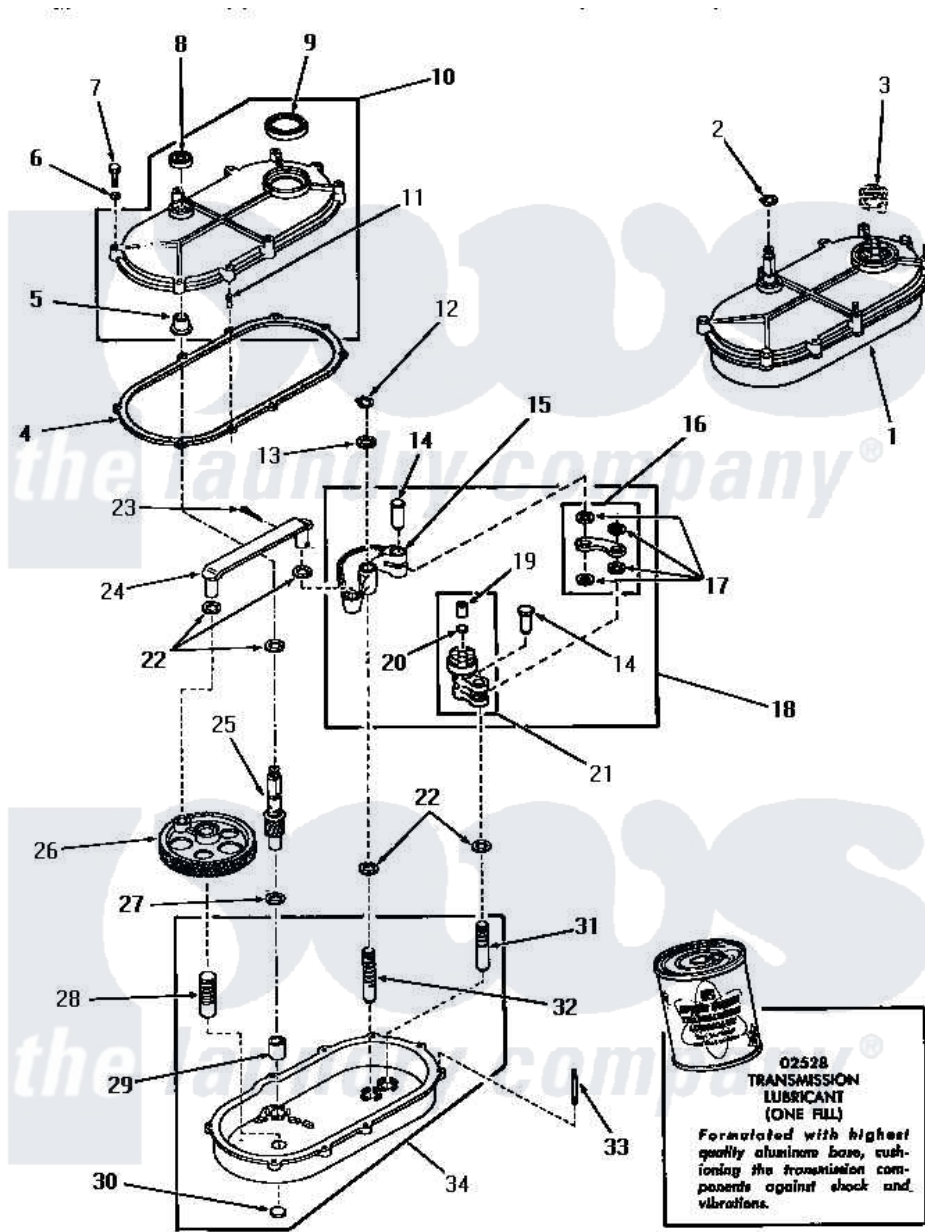

Amana FA9103 27 - TRANSMISSION ASSY

Amana [Residential Amana FA9103 Washer Parts](#) Parts Diagram 27 - TRANSMISSION ASSY
 Click on the part number to view part

Item	Original Part Number	Replaced By	Status	Part Description
1	23828			Assembly, Transmission
2	23751			Ring, Retaining
3	Y00000000		Not Available	SEE NOTE SHIFT CLUTCH -- (SEE PAGE 19, KEY 28)
4	20059			Gasket
5	20082			Bearing
6	03189			LoCkwasher, 1/4 Std-C P
7	20257		Not Available	SCREW, 1/4-20 X 1-1/4 H
8	20200			Seal
9	20199			Seal
10	20216		Not Available	ASSY, TRANSMISSION COVE
11	20197		Not Available	DOWEL PIN
12	23751			Ring, Retaining
13	20212	35092		Washer, 3628id X 1.00 X .056
14	01690			Pin, Link
15	05005	05005P		Assembly

16	Y04999		Not Available	LINK
17	20212	35092		Washer, 3628id X 1.00 X .056
18	20220			Assembly, Rocker Arm
19	01711		Not Available	BEARING
20	Y02479			Disc, Expansion
21	20219	30927P		Assembly Clutch Arm
22	01791			Washer, .626 X 1.125 X1
23	02578			Pin, Cotter
24	03969	03969P		Rod Connecting
25	23645			Pinion
26	02175		Not Available	GEAR,CRANK
27	20198	41813		Csa 20198 20 4w 19 Deg Cc
28	03477		Not Available	PIN
29	01993			Bearing, 7/8odx5/8id
30	Y02769			Disc
31	01688		Not Available	PIN
32	24817		Not Available	PIN,ROCKER ARM
33	20155		Not Available	STUD,DOUBLE END 1/4-20
34	23927		Not Available	ASSY,TRANSMISSION xREPLACE
NI	02528	02528P		Grease Transmission Mobil 209