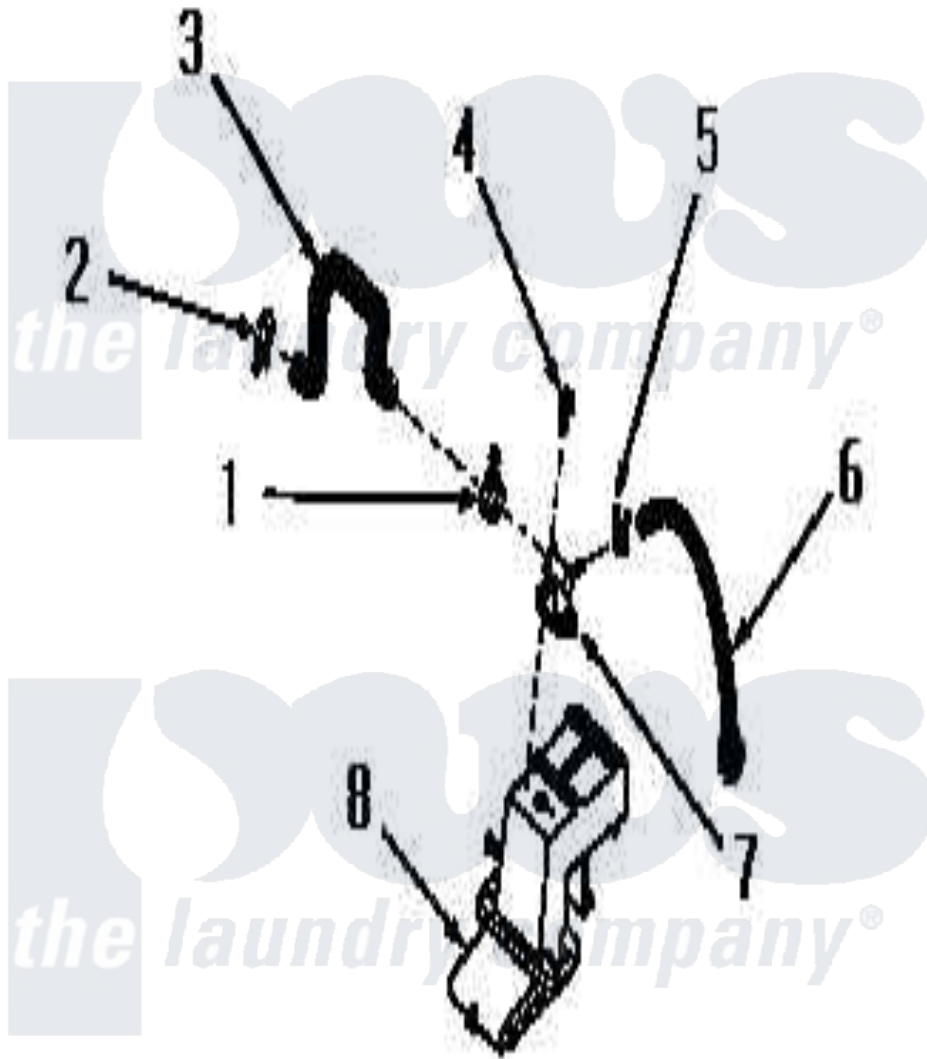

Amana FA9103 28 - WATER INLET & FILLER HOSE

Amana [Residential Amana FA9103 Washer Parts](#) Parts Diagram 28 - WATER INLET & FILLER HOSE
 Click on the part number to view part

Item	Original Part Number	Replaced By	Status	Part Description
"	NOTE:		Not Available	NOTE 2: ALTHOUGH THE MIXING VALVES DIFFER IN APPEARANCE, THEY ARE COMPLETELY INTERCHANGEABLE, AS COMPLETE ASSEMBLIES, WHEN IDENTIFIED BY THE SAME PART NUMBER.
1	25988	596669		Clamp, Manifold
2	80479		Not Available	HOSE CLAMP
3	25821			Hose, Filler
4	23628	489464		Screw
5	Y22294	596669		Clamp, Manifold
6	24439	204439		Screw And Fstner Assembly
7	25952			Tee, Inlet
8	25955			Assembly, Water Inlet