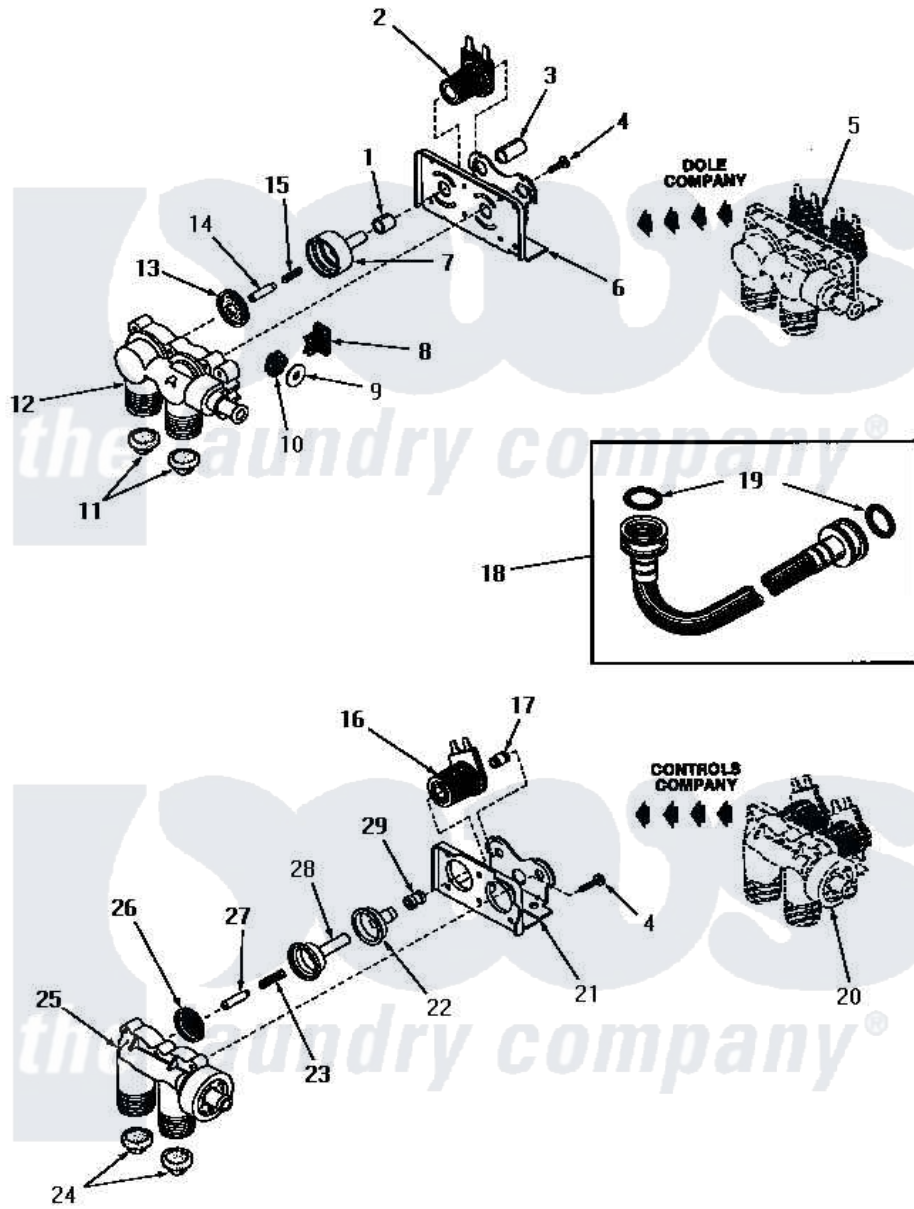

Amana FA9151 01 - 25832 AND 25833 MIXING VALVE ASSEMBLIES

Amana Residential Amana FA9151 Washer Parts Parts Diagram 01 - 25832 AND 25833 MIXING VALVE ASSEMBLIES
 Click on the part number to view part

Item	Original Part Number	Replaced By	Status	Part Description
1	24129		Not Available	SLEEVE,SHORT
2	24126	33930		Valve, Mixing
3	24128		Not Available	SLEEVE,LONG
4	25817C		Not Available	SCREW
5	Y00000000		Not Available	SEE NOTE MIXING VALVE ASSEMBLY
6	Y24127		Not Available	MOUNTING BRACKET
7	24130			Guide, Armature
8	Y24135		Not Available	PLUG,FLOW REGULATOR
9	23224G		Not Available	DIFFUSER
10	23224C			Regulator, Flow
11	24122	22002960		Strainer, Washer Inlet
12	24125			Body, Valve
13	24134		Not Available	DIAPHRAGM
14	24132		Not Available	ARMATURE
15	24131		Not Available	SPRING
16	24596A		Not Available	SOLENOID

17	25817M	Not Available	SOLENOID PLUG
18	20241	EZ20241	20 x 24 x 1 Filter 1 Metal Side
19	20290	Y013783	Washer, Inlet Hose
20	Y00000000	Not Available	SEE NOTE MIXING VALVE ASSEMBLY
21	25817B	Not Available	MOUNTING BRACKET
22	25817E	Not Available	SLEEVE, GUIDE xREPLACE
23	25817G	Not Available	SPRING
24	24122	22002960	Strainer, Washer Inlet
25	24123	Not Available	VALVE BODY
26	25817K	Not Available	DIAPHRAGM
27	25817H	Not Available	ARMATURE
28	25817F	Not Available	ARMATURE GUIDE
29	25817D	Not Available	SLEEVE ADAPTER