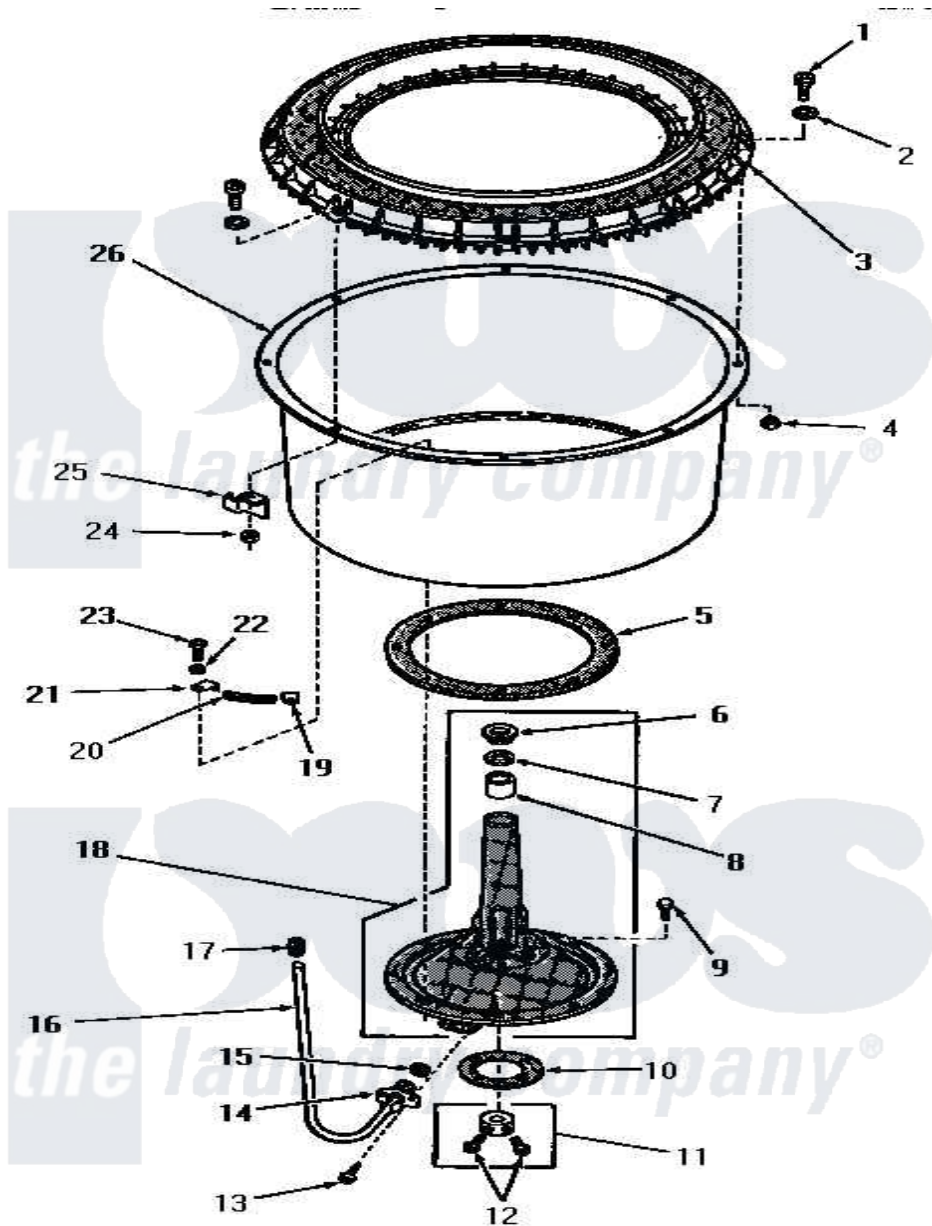

Amana FA9151 03 - AGITATOR POST AND SPIN TUB

Amana Residential Amana FA9151 Washer Parts Parts Diagram 03 - AGITATOR POST AND SPIN TUB
 Click on the part number to view part

Item	Original Part Number	Replaced By	Status	Part Description
1	25251	EZ25251		25 x 25 x 1 Filter 1 Metal Side
2	25100			Washer, 17/64 ID x 1/2 OD
3	24931		Not Available	BALANCE RING
4	25250			Nut, 1/4-20 Hex Nyllock
5	22449		Not Available	GASKET
6	23685			Bearing
7	23684			Seal
8	23686			Bearing
9	20261			Screw, Cap
10	20120			Gasket
11	20377			Collar Assembly
12	23481	02422		Screw, 1/4-20 X 1/2 HeX
13	20852		Not Available	SCREW, 10-24 X 1/2 HEX
14	26046			Bracket, Sediment Tube
15	20110			Gasket
16	25980			Tube, Sediment

17	22361		Sleeve
18	26016	2-6016	Wheel 71/2x6
19	22446		Clip
20	22144		Spring
21	22447		Clip
22	20121	Not Available	GASKET
23	20260		Screw, 5/16-18 X 3/4 RD
24	26678		Nut, Self-Locking
25	22025		Bracket
26	25976	Not Available	TUB,SPIN-SS
NI	243P3	Not Available	KIT,AGITATOR POST