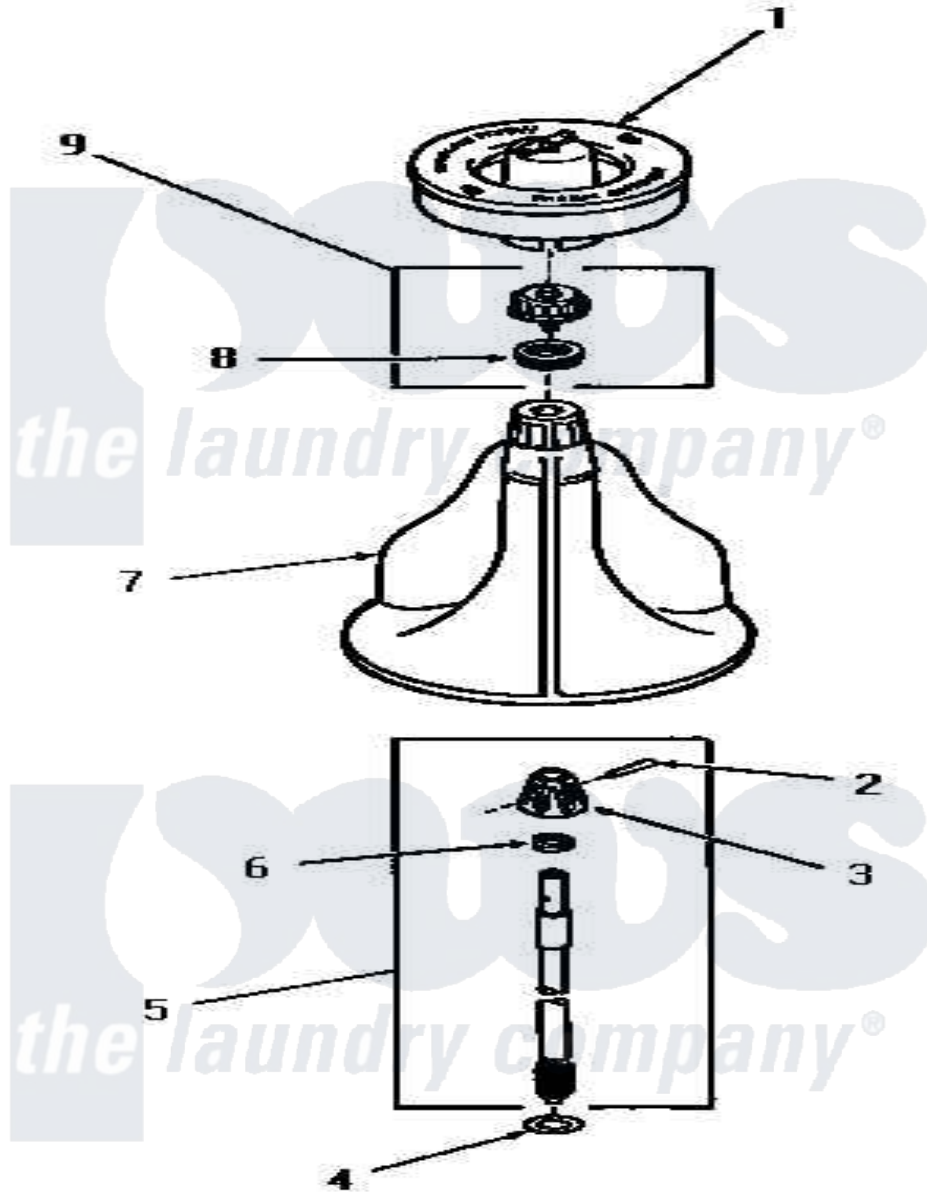

Amana FA9151 04 - AGITATOR, SHAFT & FABRIC SOFTENER DISP

Amana Residential Amana FA9151 Washer Parts Parts Diagram 04 - AGITATOR, SHAFT & FABRIC SOFTENER DISP
 Click on the part number to view part

Item	Original Part Number	Replaced By	Status	Part Description
1	23546		Not Available	ASSY,DISPENSER-FAB-SOF
2	20243			Pin, Taper
3	20056		Not Available	BLOCK, DRIVE
4	22135			Washer
5	21751	21751P		Assyshaft
6	20057	222T017P01		Washer FIB 21/32 ID X 1156 OD X 1/8
7	25975		Not Available	ASSY,AGITATOR
8	21036			Clip, Cable
9	26015			Assembly, Cap And Ring-Agitator
"	26014			Assembly, Cap And Ring-Agitator