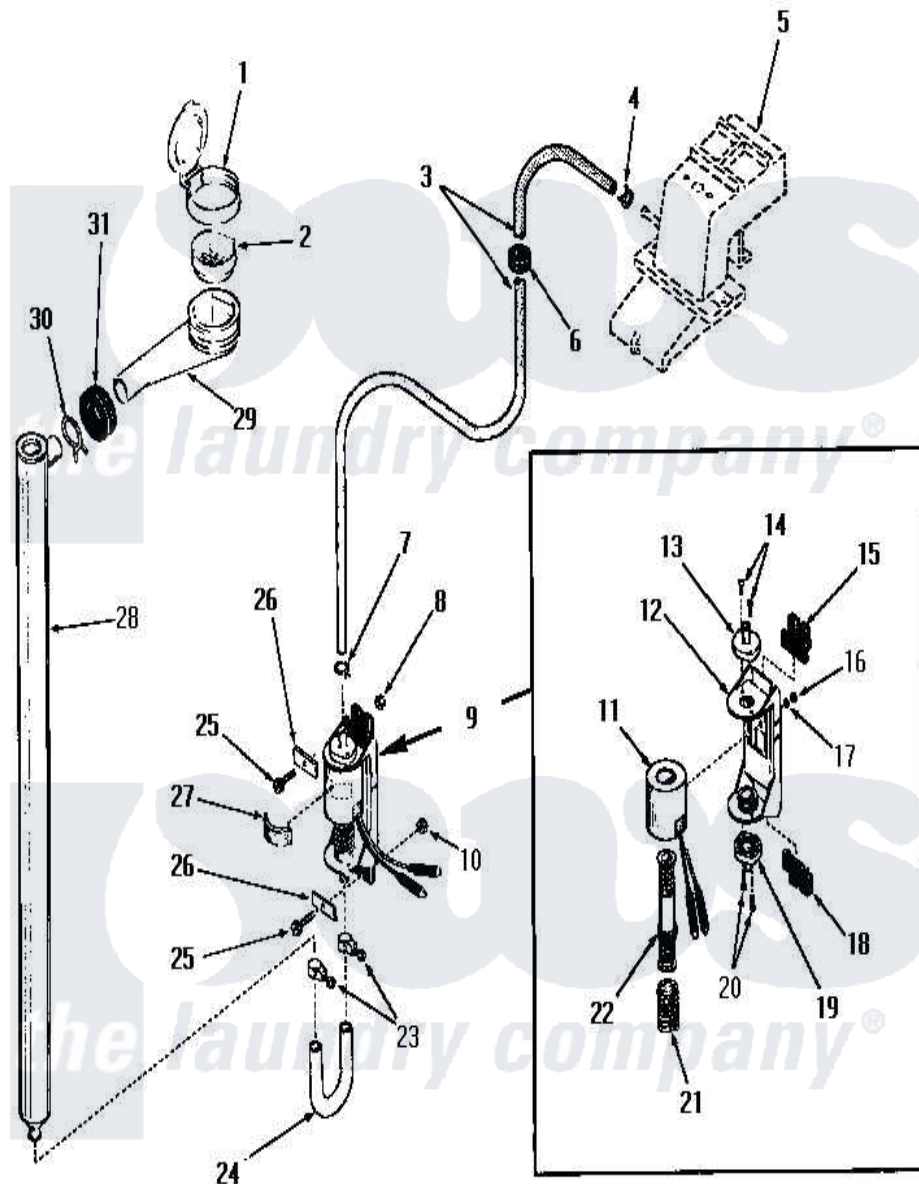

# Amana FA9151 05 - BLEACH DISPENSER

Amana Residential Amana FA9151 Washer Parts Parts Diagram 05 - BLEACH DISPENSER  
 Click on the part number to view part

Item	Original Part Number	Replaced By	Status	Part Description
1	22484		Not Available	BLEACH LID
2	<a href="#">21984</a>			Cover, Dispenser
3	22300		Not Available	HOSE
4	23410		Not Available	HOSE CLAMP
5	Y00000000		Not Available	SEE NOTE WATER INLET
6	22299		Not Available	GROMMET
7	22295		Not Available	HOSE CLAMP
8	<a href="#">22001</a>			Nut, 10-24 Nylon Hex BR
9	<a href="#">22337</a>			Pump, Bleach
10	<a href="#">22001</a>			Nut, 10-24 Nylon Hex BR
11	22337B		Not Available	COIL AND FRAME
12	22337A		Not Available	BASE
13	22337E		Not Available	HOSE CONNECTOR
14	51356		Not Available	SCREW,6-32 X 5/16 RD H
15	22337F		Not Available	ISOLATION MOUNT
16	22337G		Not Available	NUT

17	21735	Not Available	LOCKWASHER,No.10 INTSHKP
18	22337F	Not Available	ISOLATION MOUNT
19	22337E	Not Available	HOSE CONNECTOR
20	51356	Not Available	SCREW,6-32 X 5/16 RD H
21	22337D	Not Available	SPRING
22	22337C	Not Available	ARMATURE AND VALVE
23	24604	Not Available	HOSE CLAMP
24	22302	Not Available	HOSE
25	25989	Not Available	HEX HEAD SCREW
26	Y22287	Not Available	BLEACH PUMP BRACKET
27	25220	Not Available	BUMPER
28	22303	Not Available	TUBE,BLEACH
29	22377	Not Available	DISPENSER xREPLACE
30	Y03640	Not Available	CLAMP
31	20118	Not Available	GROMMET,1982 INV