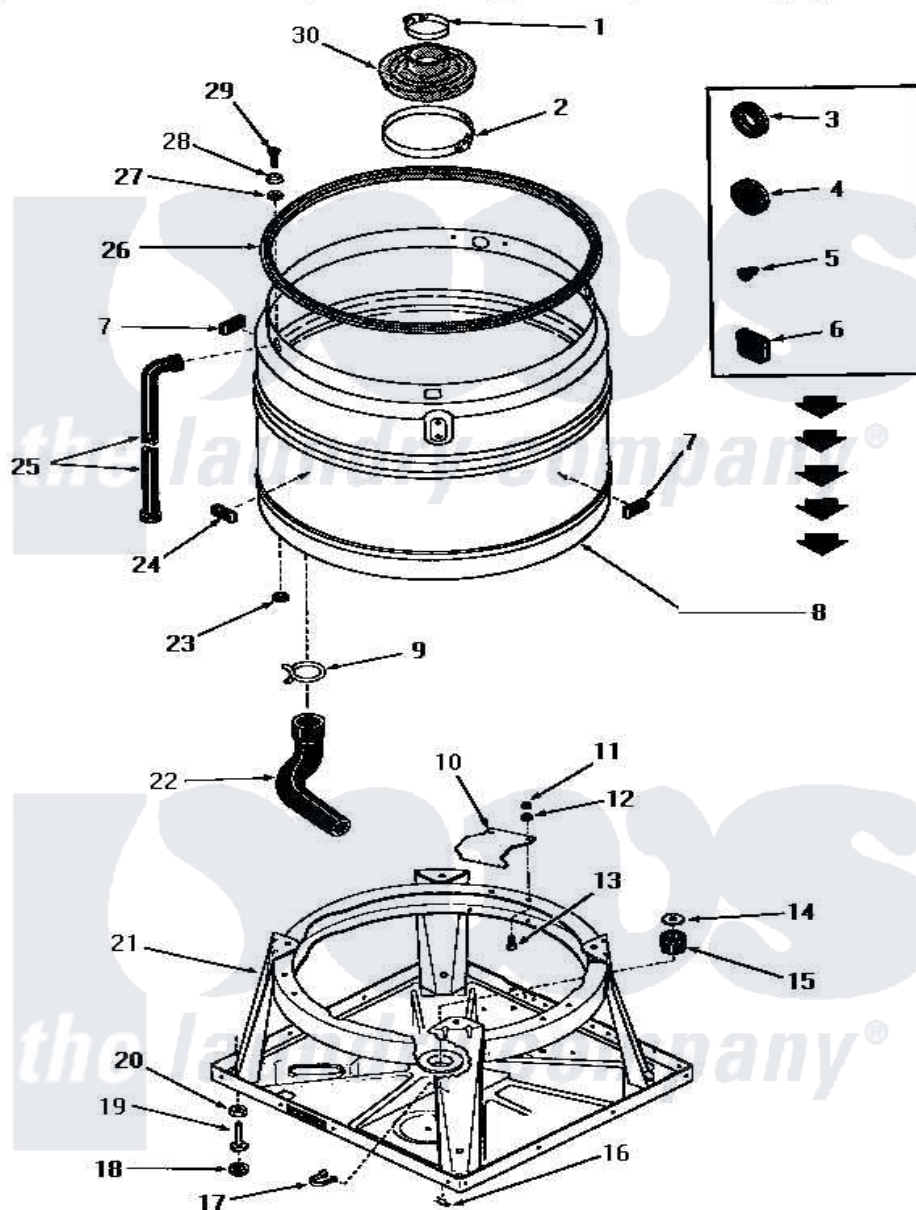

Amana FA9151 06 - BOOT, CHASSIS AND DRAIN TUB

Amana [Residential Amana FA9151 Washer Parts](#) Parts Diagram 06 - BOOT, CHASSIS AND DRAIN TUB
 Click on the part number to view part

Item	Original Part Number	Replaced By	Status	Part Description
1	20107			Upper Clamp
2	20108	F200201		Clamp Hose #56
3	20118		Not Available	GROMMET, 1982 INV
4	20305	20-305		Sizzle Do Not Ship Ups
5	21393	21-393		Piezo Sounder
6	21651			Grommet
7	23258			Pad, Bumper
8	25983			Drain Tub, Shur-Fil
9	10108			Seal
10	21905			Plate, Snubber
11	20275	27001225		Nut, Jam Mid Lock 1/4-20
12	03189			LoCkwasher, 1/4 Std-C P
13	02422			Screw, 1/4-20 X 1/2 HeX
14	20162		Not Available	SPACER
15	20195		Not Available	GROMMET
16	26012	2-6012		Blower Wheel

17	22837		Not Available	STRAP,WIRE
18	21749	40016001		Foot, Rubber
19	20409	22003428		Leg, Adjustable
20	Y21899	40038101		Nut, Leg
21	26028			Assembly, Chassis xReplace
22	25112			Hose
23	20115			Grommet
24	23257		Not Available	PAD,BUMPER
25	22818		Not Available	HOSE
26	21233		Not Available	GASKET
27	20112			Grommet
28	20111			Washer
29	20259		Not Available	SCREW
30	20129		Not Available	BOOT