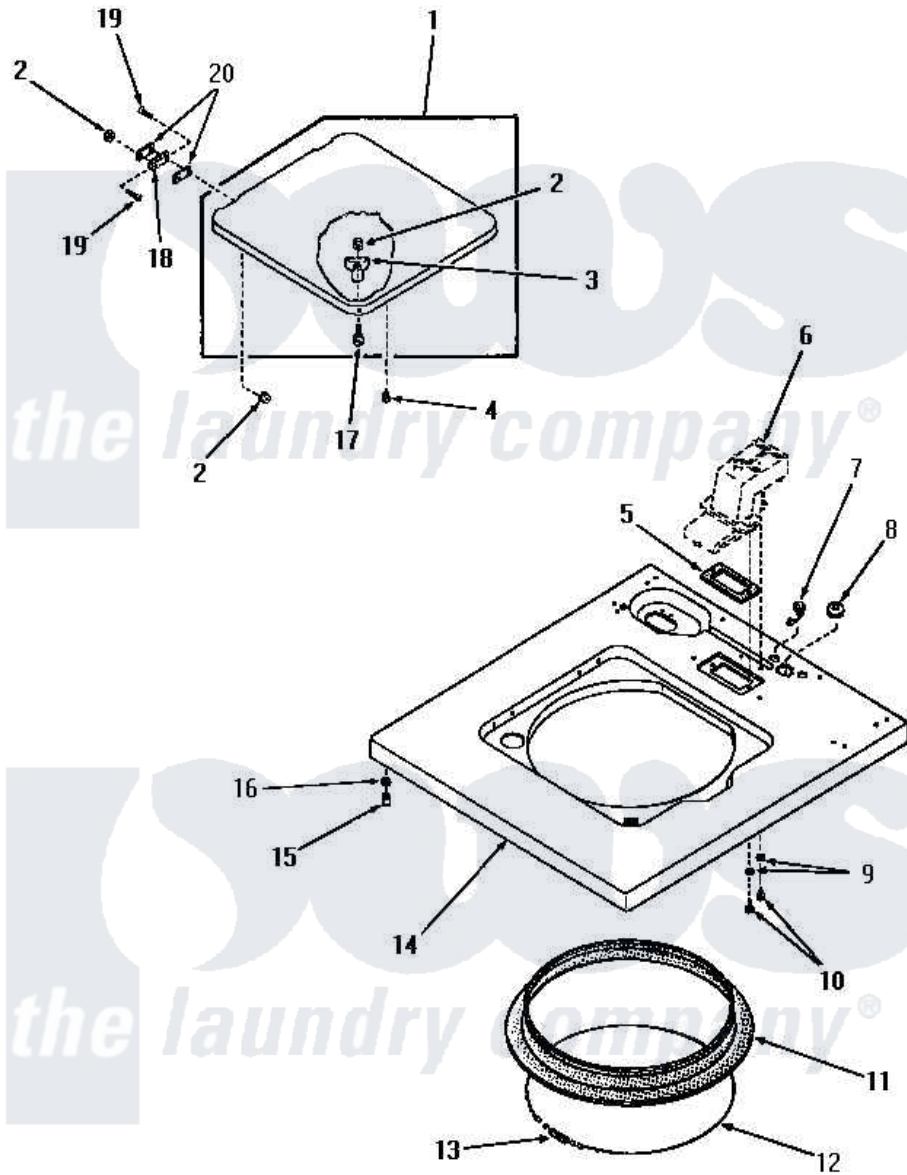

Amana FA9151 07 - CABINET TOP AND LOADING DOOR

Amana Residential Amana FA9151 Washer Parts Parts Diagram 07 - CABINET TOP AND LOADING DOOR
 Click on the part number to view part

| Item | Original Part Number | Replaced By | Status | Part Description |
|------|-----------------------|--------------------------|---------------|---|
| 1 | 26901W | | Not Available | ASSY,LID & CATCH xREPLACE |
| " | 26901H | | Not Available | ASSY,LID & CATCH |
| " | 26901L | | Not Available | ASSY,LID & CATCH |
| " | 26901C | | Not Available | LOADING DOOR, COPPERTONE |
| " | 26901K | | Not Available | LOADING DOOR, COFFEE |
| " | 26901A | | Not Available | LOADING DOOR, AVOCADO |
| 2 | 21852 | | Not Available | NYLON NUT |
| 3 | 25217 | R0603504 | | Actuator, Door Switch |
| 4 | 21176 | | | Bumper |
| 5 | 23255 | | Not Available | GASKET |
| 6 | Y00000000 | | Not Available | SEE NOTE WATER INLET |
| 7 | 21903 | 211881 | | Grommet, Cord Part Not Used- Gas Models Only |
| 8 | 20118 | | Not Available | GROMMET,1982 INV |
| 9 | 20493 | | | Washer, 11/64 ID x 3/8 OD |

| | | | |
|----|-----------------------|------------------------|------------------------------|
| 10 | 55469 | 500226 | Screw, 8b-16 x 5/8 Tap |
| 11 | 25277 | | Guard, Rim |
| 12 | 22352 | Not Available | RETAINER,WIRE |
| 13 | 20791 | Not Available | SPRING |
| 14 | 26818A | Not Available | CABINET TOP, ALMOND |
| " | 26818K | Not Available | CABINET TOP, COFFEE |
| " | 26818C | Not Available | CABINET TOP, COPPERTONE |
| " | 26818L | Not Available | CABINET TOP, ALMOND |
| " | 26818H | Not Available | CABINET TOP, HARVEST GOLD |
| " | 26818W | Not Available | CABINET TOP, WHITE |
| 15 | 23007 | Not Available | CAGED NUT |
| 16 | 24861 | Not Available | LOCKWASHER,.448X.789SH |
| 17 | 26769 | | Assembly, Screw And Washer |
| 18 | 21583 | | Hinge |
| 19 | 22649 | | Screw, 8-32 X 13/32 FI |
| 20 | 21584 | | Gasket |