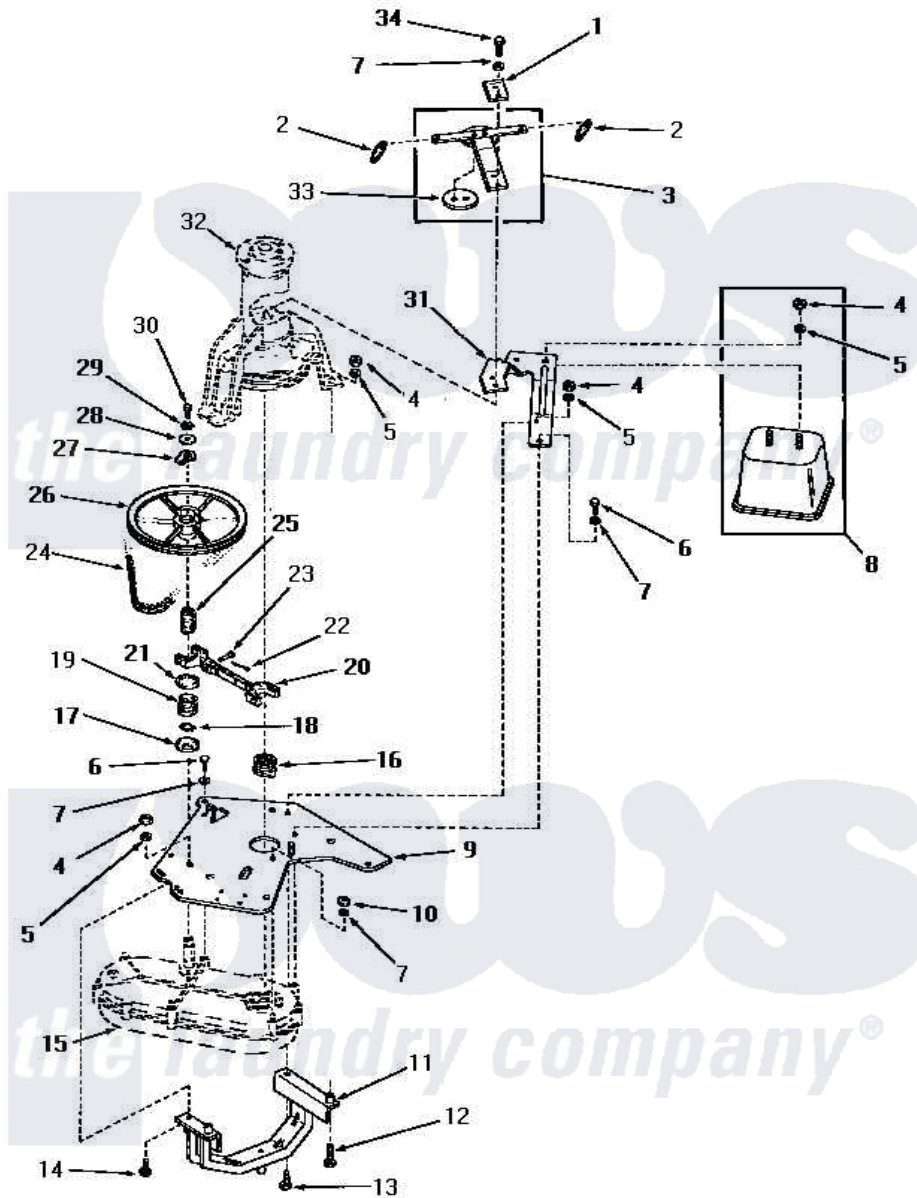

# Amana FA9151 08 - CBAL WEIGHT, BRKT, MTG PLT & TRANS

Amana Residential Amana FA9151 Washer Parts Parts Diagram 08 - CBAL WEIGHT, BRKT, MTG PLT & TRANS  
 Click on the part number to view part

Item	Original Part Number	Replaced By	Status	Part Description
1	<a href="#">22614</a>			Plate, Support
2	<a href="#">23632</a>			Spring
3	<a href="#">20168</a>			Assembly, Snubber
4	20274	<a href="#">62739</a>		Nut, Lock
5	<a href="#">20277</a>			Lockwasher, 3/8 Std X 3
6	<a href="#">20264</a>			Screw, 1/4-20 X 2 HeX H
7	<a href="#">03189</a>			LoCkwasher, 1/4 Std-C P
8	25230		Not Available	COUNTERBALANCE WEIGHT
9	24749		Not Available	MOUNTING PLATE
10	20275	<a href="#">27001225</a>		Nut, Jam Mid Lock 1/4-20
11	22702		Not Available	ASSY,YOKE & SLEEVE
12	Y22688		Not Available	SCREW,CAP-3/8-16X1-1/4
13	20255		Not Available	SCREW,3/8-16 X 1 HEX H
14	22687		Not Available	SCREW
15	Y00000000		Not Available	SEE NOTE TRANSMISSION ASSEMBLY
16	<a href="#">23647</a>			Jaw

17	26611	Not Available	RETAINER,SPRING-LOWER
18	<a href="#">23751</a>		Ring, Retaining
19	<a href="#">26609</a>		Spring
20	<a href="#">23732</a>		Assembly, Shifter Fork
21	<a href="#">26610</a>		Retainer, Spring-Upper
22	<a href="#">20248</a>		Pin, Cotter
23	23718	Not Available	PIN,SHIFTER
24	<a href="#">23758</a>		Belt
25	<a href="#">23644</a>		Hub
26	23773	Not Available	ASSY,PULLEY-TRANSMISSI
27	<a href="#">23643</a>		Pulley Stop
28	23716	Not Available	WASHER
29	Y03421	Not Available	LOCKWASHER
30	<a href="#">02422</a>		Screw, 1/4-20 X 1/2 HeX
31	25139	Not Available	BRACKET
32	Y00000000	Not Available	SEE NOTE MAIN BEARING
33	20453	Not Available	DISC,FRICITION
34	24233	Not Available	SCREW,CAP-1/4-20 X 3/4
NI	<a href="#">03200</a>		A-D Drive Lubricant
"	285P3	<a href="#">23911</a>	Kit Spring