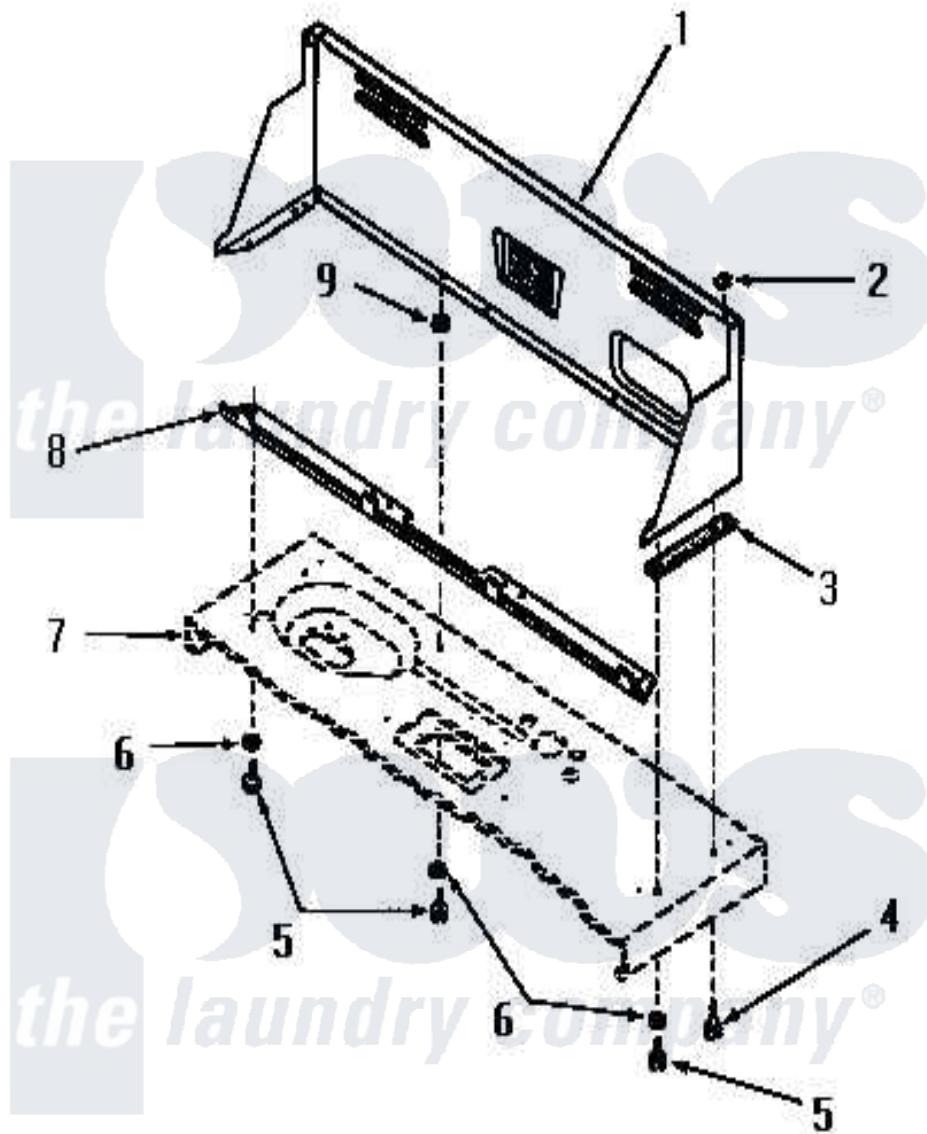

# Amana FA9151 09 - CONTROL HOOD

Amana [Residential Amana FA9151 Washer Parts](#) Parts Diagram 09 - CONTROL HOOD  
 Click on the part number to view part

Item	Original Part Number	Replaced By	Status	Part Description
1	26820W		Not Available	CONTROL HOOD, WHITE
"	26820H		Not Available	CONTROL HOOD GOLD
"	26820L		Not Available	CONTROL HOOD, ALMOND
"	26820C		Not Available	CONTROL HOOD, COPPERTONE
"	26820K		Not Available	CONTROL HOOD, COFFEE
"	26820A		Not Available	CONTROL HOOD, AVOCADO
2	<a href="#">24522</a>			Nut, Speed-8ab-18 C1995
3	23028		Not Available	GASKET,CONTROL BOX END
4	25724		Not Available	HEX HEAD SCREW
5	52150	<a href="#">489464</a>		Screw
6	<a href="#">20493</a>			Washer, 11/64 ID x 3/8 OD
7	Y00000000		Not Available	SEE NOTE CABINET TOP
8	23360		Not Available	ANGLE
9	23425		Not Available	WASHER,7/32IDX7/16ODX.