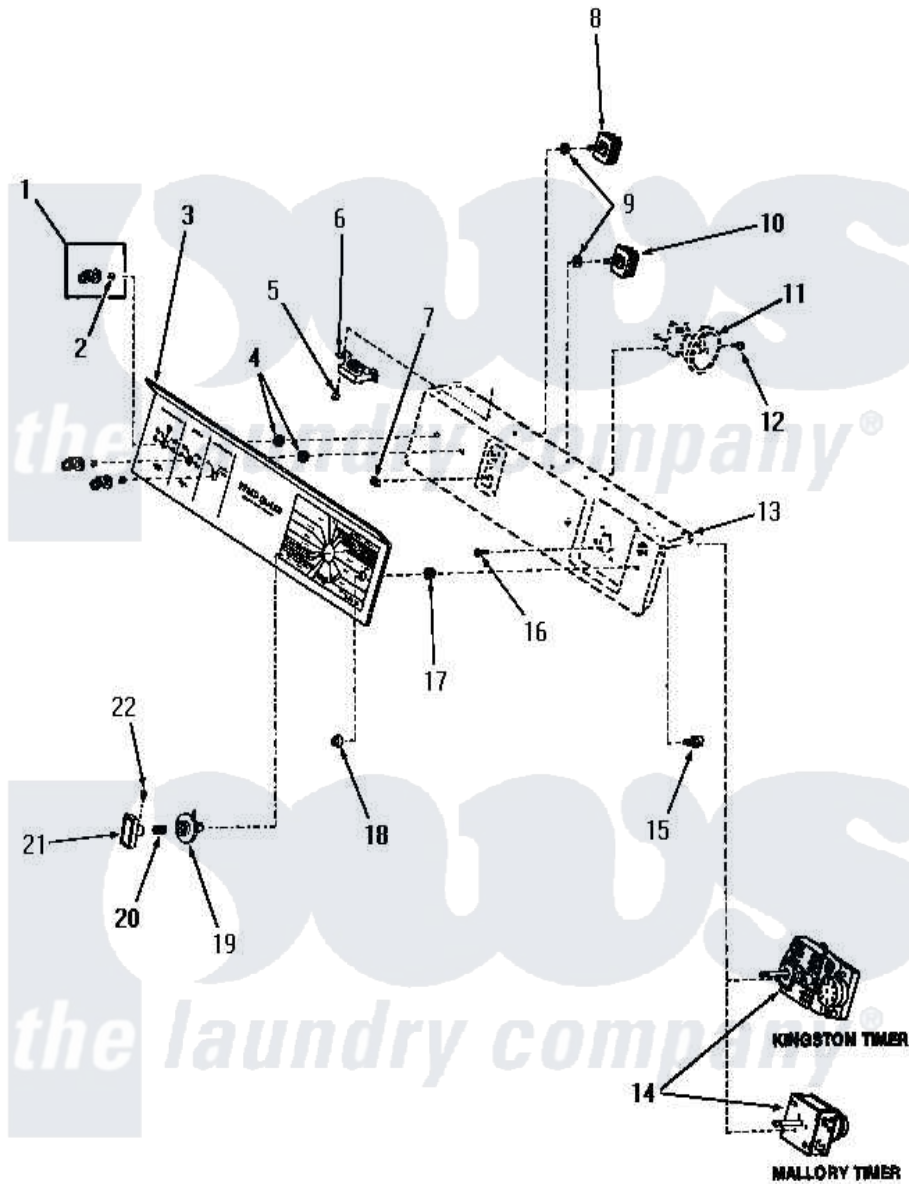

Amana FA9151 10 - CONTROL PANEL AND CONTROLS

Amana Residential Amana FA9151 Washer Parts Parts Diagram 10 - CONTROL PANEL AND CONTROLS
 Click on the part number to view part

Item	Original Part Number	Replaced By	Status	Part Description
1	26816			Assembly, Knob-Switch
2	23392		Not Available	CLIP FOR 26816 KNOB
3	26785			Control Panel
4	24391		Not Available	KNURLED NUT
5	23222	3177991		Screw
6	21975		Not Available	BALLAST
7	24522			Nut, Speed-8ab-18 C1995
8	24392		Not Available	SWITCH TEMP
9	91176			Lockwasher, 3/8 Intshkp
10	24431		Not Available	SPEED SWITCH
11	Y00000000		Not Available	SEE NOTE PRESSURE SWITCH
12	23962	W10116760		Screw
13	Y00000000		Not Available	SEE NOTE PANEL SUPPORT PLATE
14	26411			Timer
15	23401			Switch

16	70212		Screw, 8-32 X 5/32 RD H
17	23400	Not Available	FERRULE
18	23399	Not Available	SWITCH COLLAR
19	26326	Not Available	TIMER KNOB INDICATOR
20	26319		Spring
21	26798		Knob, Timer xReplace
22	26318		Screw, 8-32 X 1/4 Set S