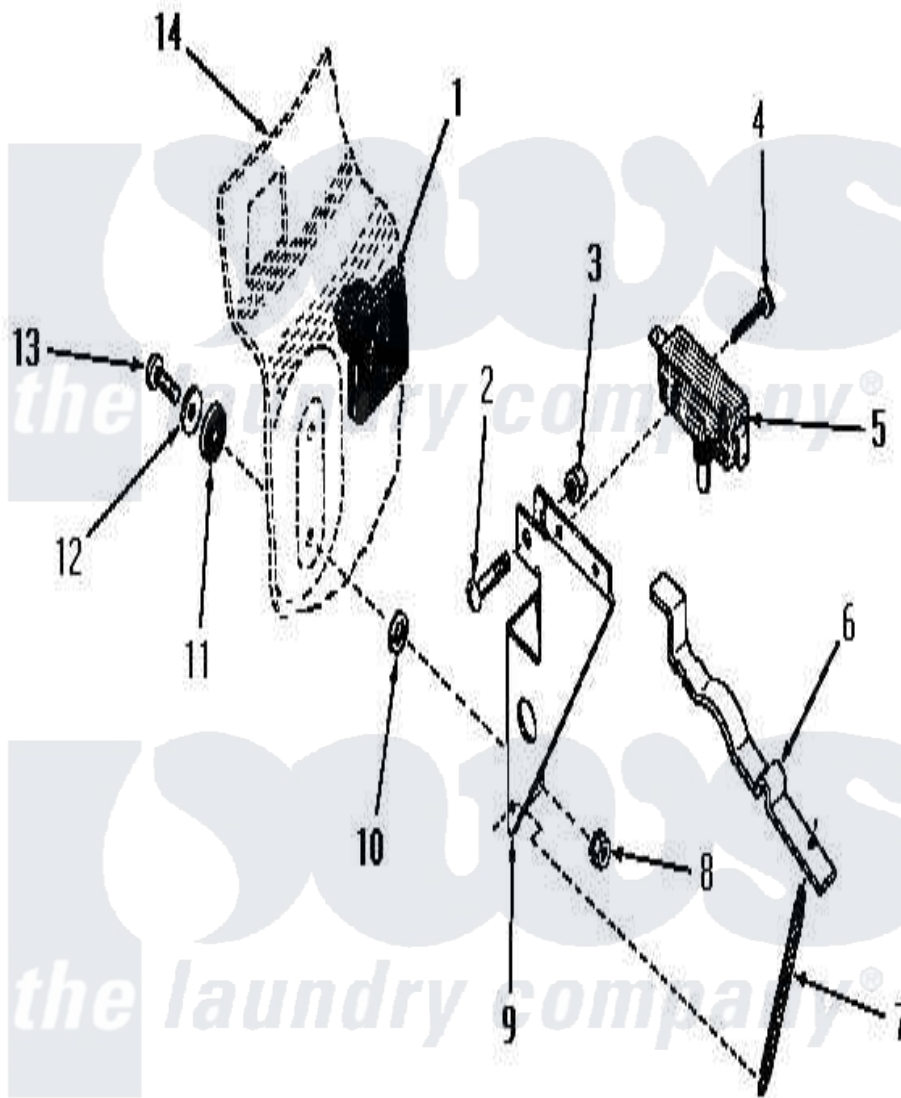

Amana FA9151 11 - DOOR SAFETY SWITCH

Amana [Residential Amana FA9151 Washer Parts](#) Parts Diagram 11 - DOOR SAFETY SWITCH
 Click on the part number to view part

Item	Original Part Number	Replaced By	Status	Part Description
1	23591			Diaphragm
2	Y02370		Not Available	SCREW,10-24X15/16 HEX
3	22001			Nut, 10-24 Nylon Hex BR
4	51783			Screw, 6b-20 X 7/8 HeX
5	23540		Not Available	SWITCH
6	23592		Not Available	ARM
7	26766		Not Available	SPRING
8	23951	M0282009		Nut
9	22783		Not Available	BRACKET
10	21735		Not Available	LOCKWASHER,No.10 INTSHKP
11	02928		Not Available	WASHER
12	20492	M0270504		Washer
13	21081			Screw, 10-24 X 1/2 RD H
14	Y00000000		Not Available	SEE NOTE DRAIN TUB