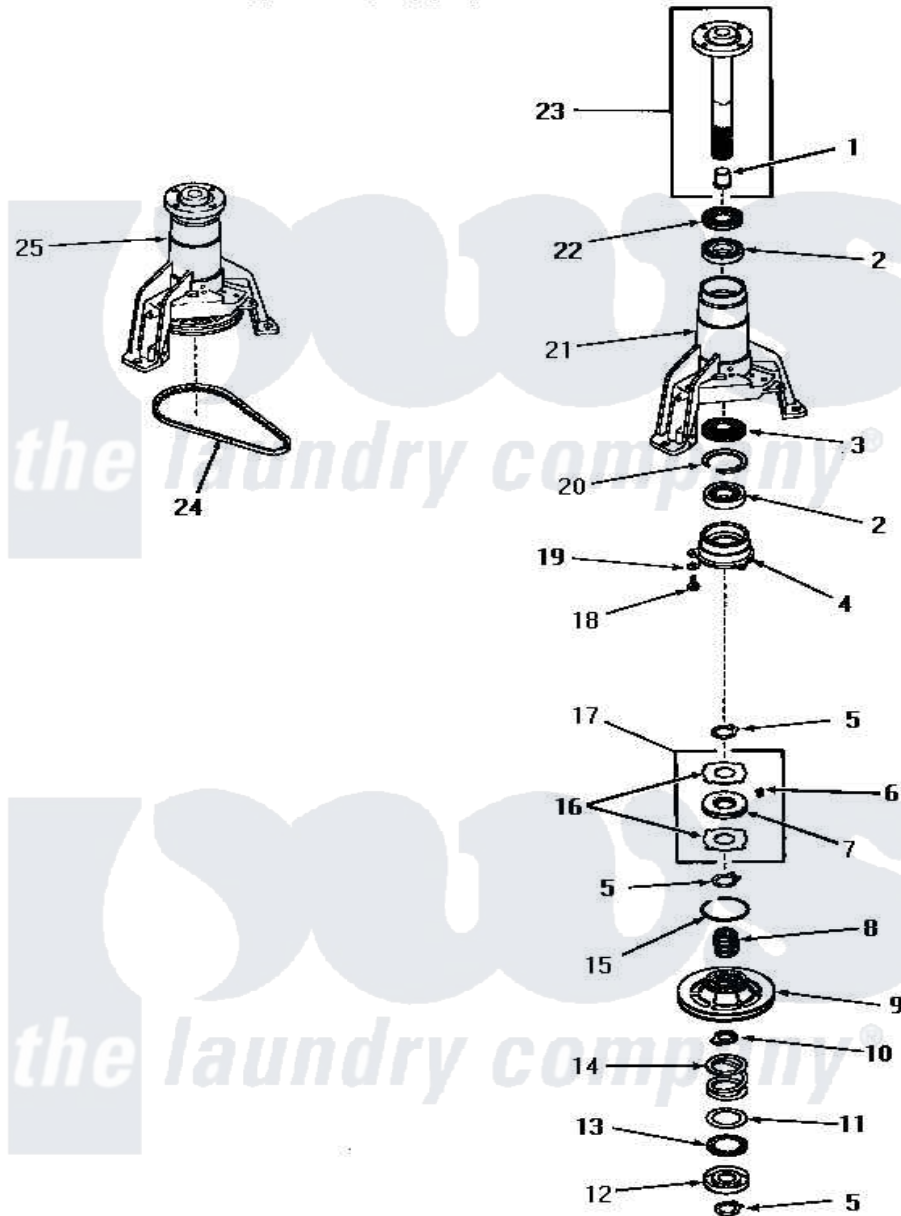

Amana FA9151 13 - MAIN BEARING ASSY AND SPIN BELT

Amana Residential Amana FA9151 Washer Parts Parts Diagram 13 - MAIN BEARING ASSY AND SPIN BELT
 Click on the part number to view part

Item	Original Part Number	Replaced By	Status	Part Description
1	25854			Bearing
2	20012			Bearing
3	26247			Slinger, Water
4	23639			Retainer
5	23724			Ring, Retaining
6	24500			Clip, Spring
7	23708			Assembly, Brake Disk
8	23634		Not Available	HUB
9	24690			Assembly, Spin Pulley
10	23635		Not Available	STOP
11	23722			Race, Bearing
12	23640			Retainer
13	23721		Not Available	BEARING,NEEDLE
14	23723			Spring
15	Y23720		Not Available	RING,SNAP
16	23637		Not Available	DISC,BRAKE

17	24599		Assembly, Brake Disk
18	02422		Screw, 1/4-20 X 1/2 HeX
19	02431		Lockwasher, 1/4 Ext Shk
20	20084	Not Available	RING,RETAINING
21	25979	Not Available	HOUSING,MAIN BEARING
22	Y21659	Not Available	SEAL
23	23731		Assembly, Spin Shaft
24	23759	Not Available	BELT
25	26018		AsseMbly, Bearing Housing-M
NI	03200		A-D Drive Lubricant