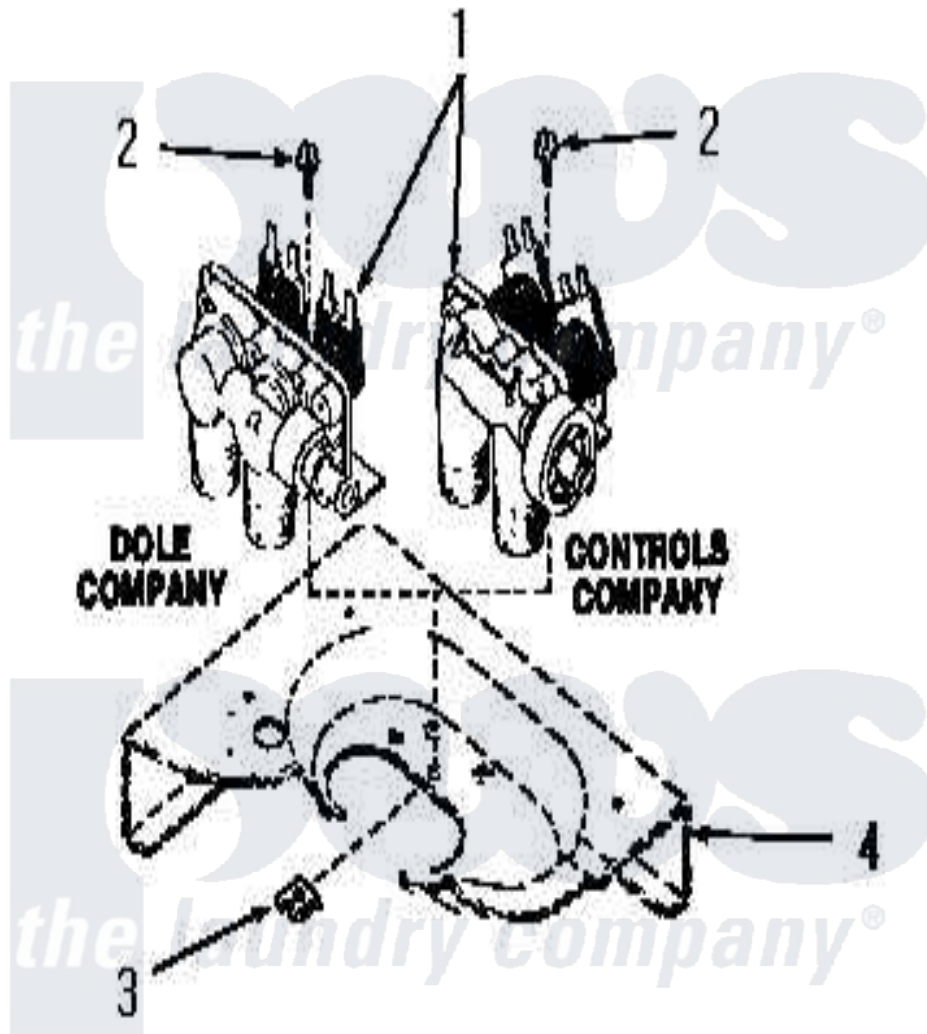

# Amana FA9151 14 - MIXING VALVE ASSY

Amana Residential Amana FA9151 Washer Parts Parts Diagram 14 - MIXING VALVE ASSY  
 Click on the part number to view part

Item	Original Part Number	Replaced By	Status	Part Description
1	25832	<a href="#">205613</a>		Water Valve
2	23962	<a href="#">W10116760</a>		Screw
3	23277		Not Available	NUT,SPEED
4	Y00000000		Not Available	SEE NOTE CABINET TOP