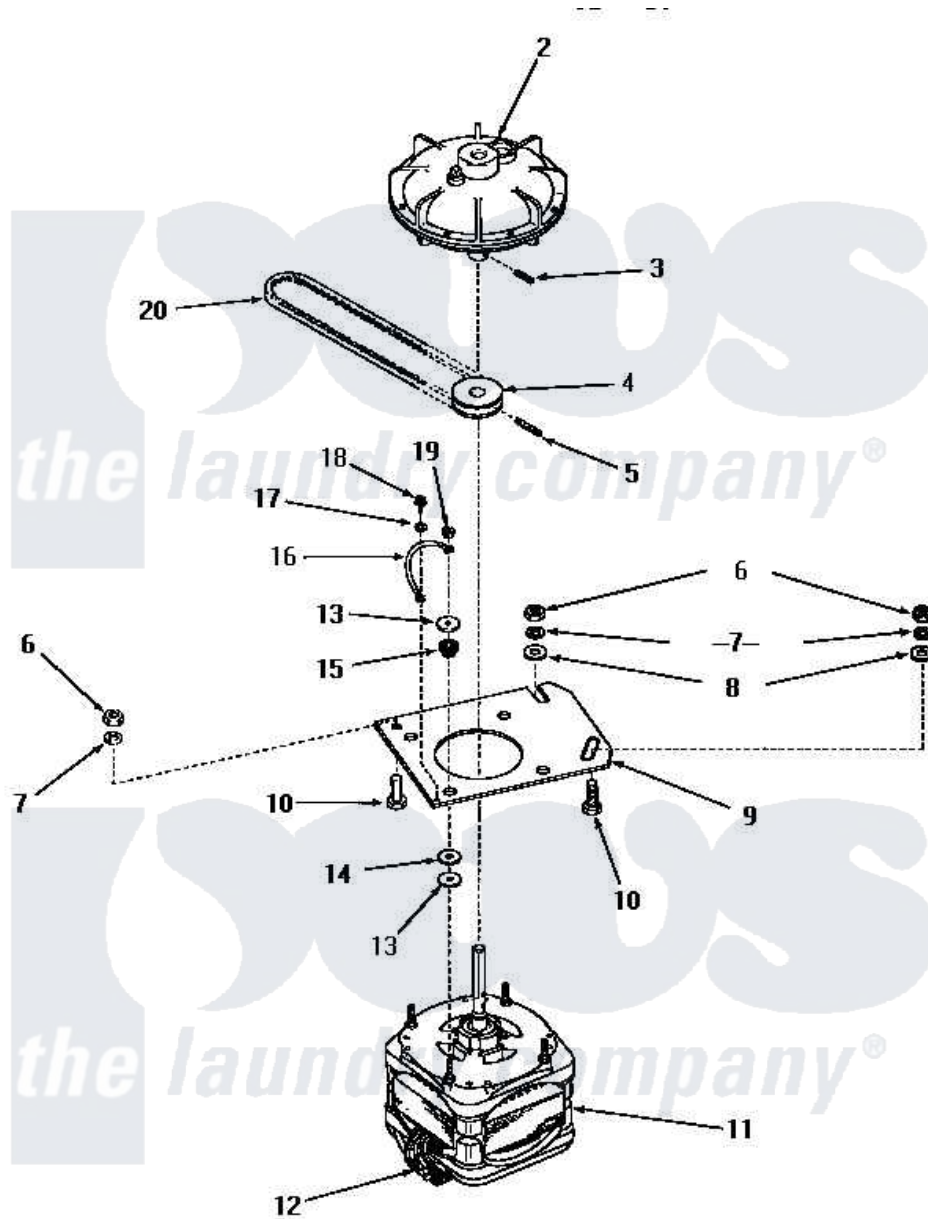

# Amana FA9151 15 - MOTOR, FLUID DRIVE AND PUMP BELT

Amana Residential Amana FA9151 Washer Parts Parts Diagram 15 - MOTOR, FLUID DRIVE AND PUMP BELT  
 Click on the part number to view part

Item	Original Part Number	Replaced By	Status	Part Description
2	<a href="#">24706</a>			Assembly, Fluid Drive
3	24703		Not Available	PIN,ROLL
4	<a href="#">26116</a>			Pulley, Drive
5	<a href="#">23750</a>			Pin, Roll
6	20274	<a href="#">62739</a>		Nut, Lock
7	<a href="#">20277</a>			Lockwasher, 3/8 Std X 3
8	<a href="#">20279</a>			Washer, 13/32 ID x 13/16 OD
9	23769		Not Available	PLATE,MOUNTING
10	20255		Not Available	SCREW,3/8-16 X 1 HEX H
11	<a href="#">26069</a>			X Assembly, Motor And Pulley
12	24142		Not Available	SWITCH,MOTOR
"	24139		Not Available	SWITCH,MOTOR
13	20103	<a href="#">M0270519</a>		Washer
14	<a href="#">20104</a>			Washer
15	20102		Not Available	WASHER
16	25484		Not Available	GROUND WIRE

17	21735	Not Available	LOCKWASHER, No. 10 INTSHKP
18	<a href="#">20530</a>		Screw, 10-24 x 3/8 Hex
19	<a href="#">23604</a>		Nut, Hex 10-32 Lock
20	23759	Not Available	BELT
NI	20299	Not Available	FLUID DRIVE FLUID-BULK