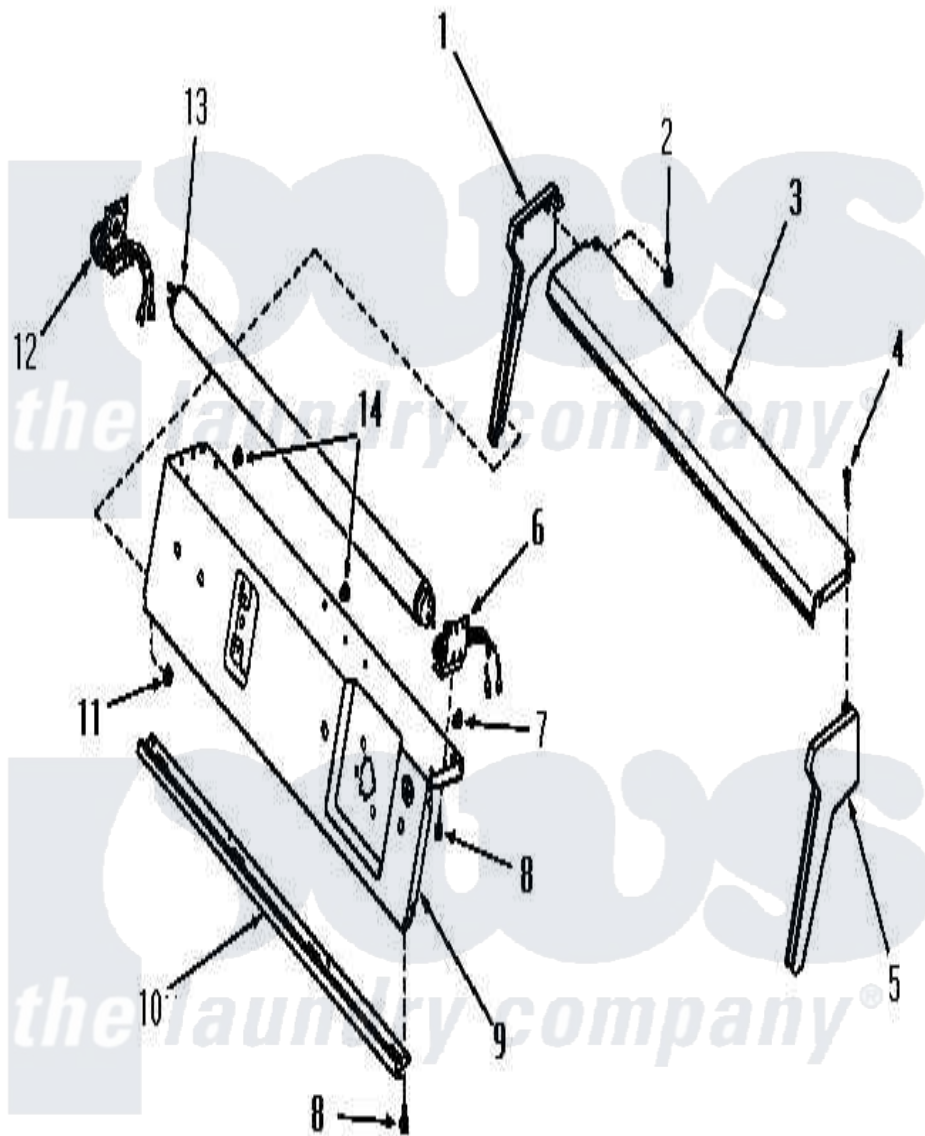

# Amana FA9151 16 - PAN SUPP PLT/CTRL HOOD ENDS & FLOUR TUBE

Amana Residential Amana FA9151 Washer Parts Parts Diagram 16 - PAN SUPP PLT/CTRL HOOD ENDS & FLOUR TUBE

Click on the part number to view part

Item	Original Part Number	Replaced By	Status	Part Description
1	23367		Not Available	WIRING DIAGRAM
2	23409		Not Available	NUT
3	23383		Not Available	CONTROL HOOD TOP
4	25232		Not Available	SCREW,8AB-18X7/8 OVAL
5	23368	<a href="#">25190SPQ</a>		Hood End
6	23397		Not Available	FLUORESCENT TUBE HOLDER, RIGHT
7	<a href="#">21176</a>			Bumper
8	23222	<a href="#">3177991</a>		Screw
9	Y24329		Not Available	PANEL SUPPORT PLATE
10	23390		Not Available	PANEL TRIM
11	23409		Not Available	NUT
12	23398		Not Available	FLUORESCENT TUBE HOLDER, LEFT
13	24442		Not Available	No Longer Available
14	<a href="#">21176</a>			Bumper