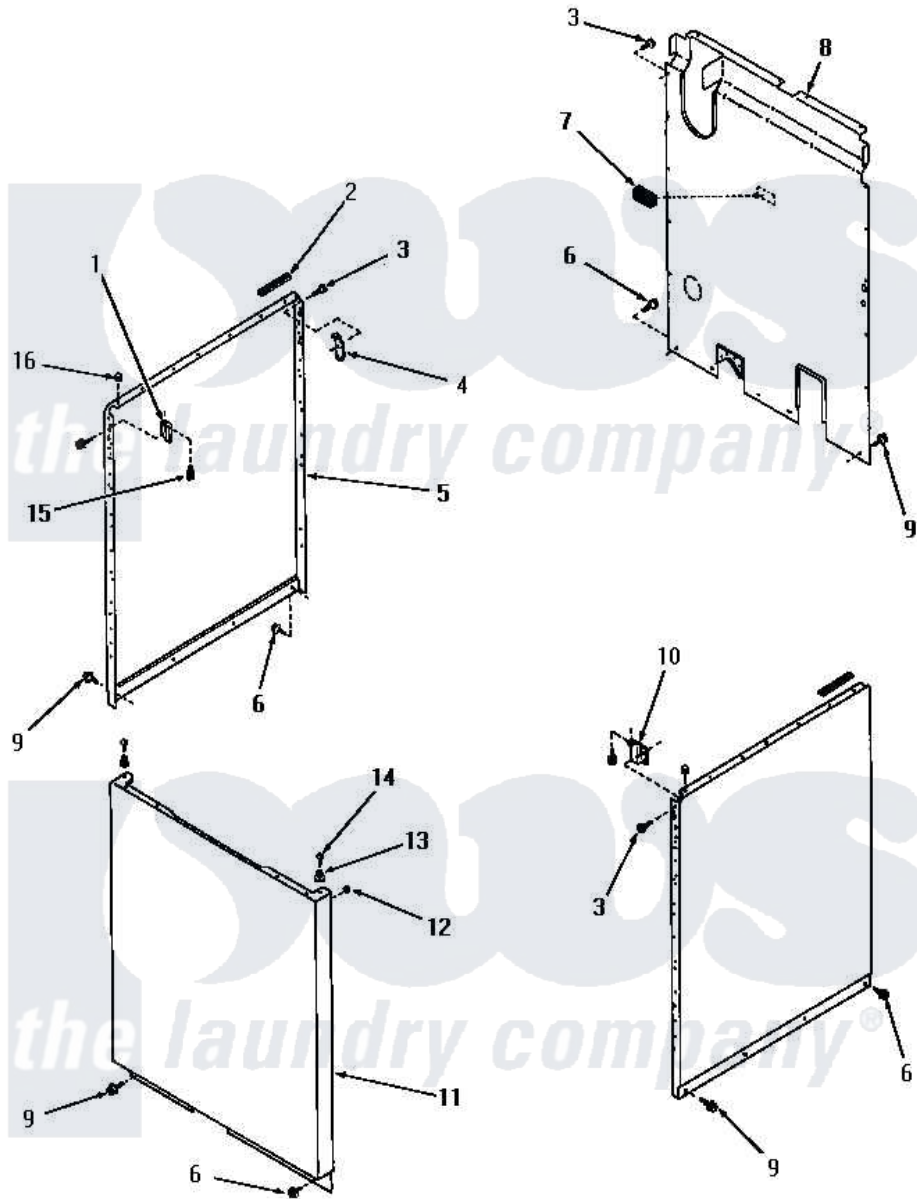

Amana FA9151 17 - PANELS

Amana [Residential Amana FA9151 Washer Parts](#) Parts Diagram 17 - PANELS
 Click on the part number to view part

Item	Original Part Number	Replaced By	Status	Part Description
1	26691		Not Available	BRACKET,HOLD DOWN-L.H.
2	80312			Bumper Pad
3	51784		Not Available	SCREW,10B-16 X 1/2 HEX
4	52487			Lug, Hold-Down
5	26821K		Not Available	SIDE PANEL, RIGHT OR LEFT, COF
"	26821A		Not Available	PANEL,SIDE
"	26821C		Not Available	SIDE PANEL, RIGHT OR LEFT, COP
"	26821L		Not Available	PANEL,SIDE
"	26821H		Not Available	PANEL,SIDE
"	26821W		Not Available	SIDE PANEL, LEFT OR RIGHT, WHI
6	26415	27001200		Screw
7	23257		Not Available	PAD,BUMPER
8	24342GR		Not Available	REAR PANEL, GRAY
9	26592		Not Available	HEX HEAD SCREW

10	26690	Not Available	BRACKET,HOLD DOWN-R.H.
11	26822A	Not Available	PANEL,FRONT
"	26822K	Not Available	FRONT PANEL, COFFEE
"	26822C	Not Available	LOADING DOOR, COPPERTONE
"	26822L	Not Available	PANEL,FRONT
"	26822H	Not Available	PANEL,FRONT
"	26822W	Not Available	LOADING DOOR, WHITE
12	20387		Bumper
13	23020	Not Available	MOUNT,PANEL
14	Q6535	Not Available	SCREW,10B-16 X 3/4 ROU
15	23008		Screw, 10-24 X 3/4 Sems
16	21176		Bumper