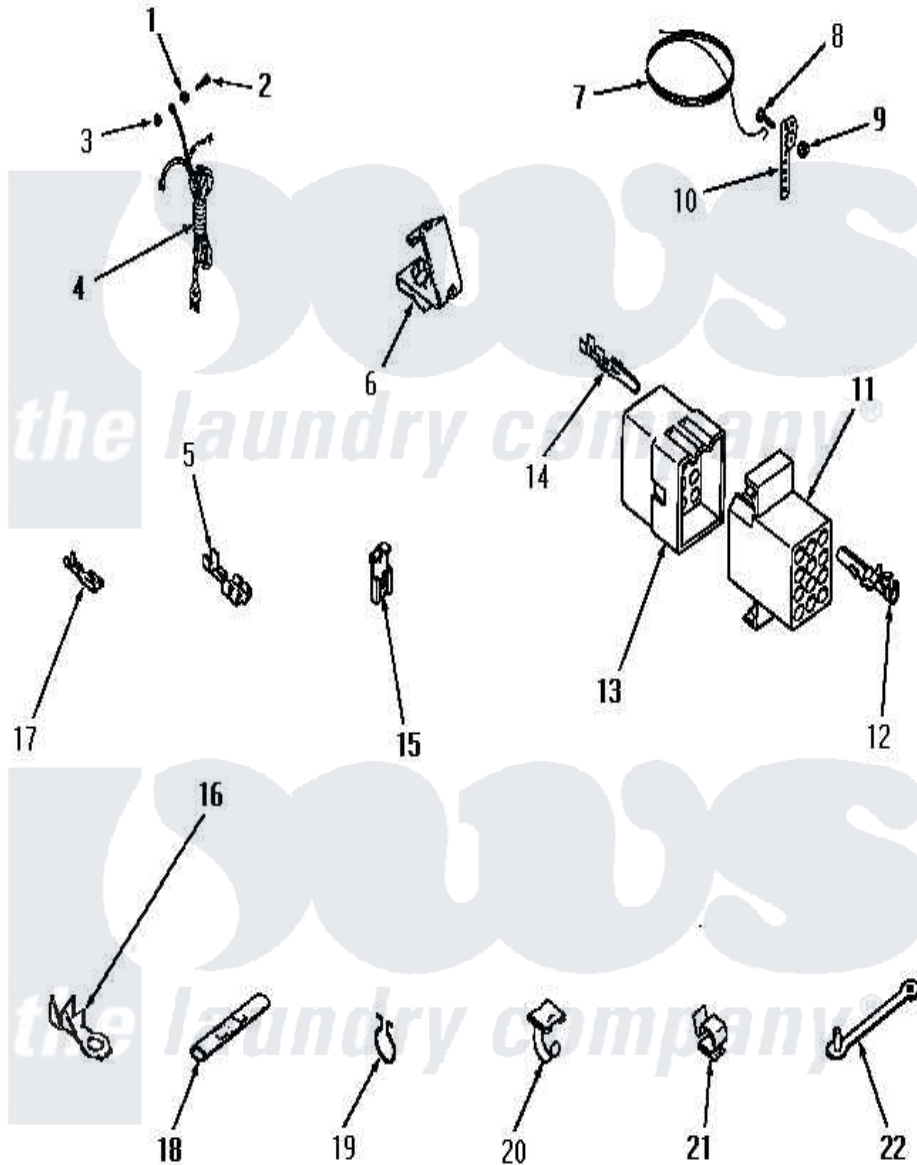

# Amana FA9151 18 - POWER CORD, WIRE AND TERMINALS

Amana [Residential Amana FA9151 Washer Parts](#) Parts Diagram 18 - POWER CORD, WIRE AND TERMINALS  
 Click on the part number to view part

Item	Original Part Number	Replaced By	Status	Part Description
1	<a href="#">03815</a>			Lockwasher, No.10 Ext Shk
2	<a href="#">20267</a>			Screw, 10-24 X 3/8 Round
3	03673		Not Available	NUT
4	22660		Not Available	POWER CORD AND PLUG
5	Y00119		Not Available	SPADE TERMINAL(18 GAUGE) (1/4 INCH-(1) 18 GAUGE WIRE)
6	00158		Not Available	GROUND CLIP
7	Y21429		Not Available	GROUND WIRE
8	21431		Not Available	ROUND HEAD SCREW
9	Y20278		Not Available	LOCKWASHER
10	21430		Not Available	STRAP,GROUND
11	23042		Not Available	RECEPTACLE
"	Y23034	<a href="#">26163</a>		Receptacle, 9 Circuit
"	<a href="#">23036</a>			Receptacle, 12 Circuit
"	23038		Not Available	RECEPTACLE,15 CIRCUIT
"	23039	<a href="#">697780</a>		Receptacle,

12	Y00117	<a href="#">5011-XX</a>		093 Female Socket
13	23035		Not Available	PLUG,12 CIRCUIT
"	<a href="#">23033</a>			Plug, 9 Circuit
"	<a href="#">23037</a>			Plug, 15 Circuit
"	<a href="#">23041</a>			Plug, 6 Circuit
"	<a href="#">23040</a>			Plug-3 Circuit
14	<a href="#">Y00116</a>			Terminal, Pin-Male
15	<a href="#">Y00120</a>			Terminal, Flag-1/4 Fema
16	<a href="#">00110</a>			No.10 18 Gauge Wire
17	<a href="#">00112</a>			Terminal, Spade-3/16 Fe
18	21091		Not Available	CONNECTOR TWO 1/4 INCH MALE
19	<a href="#">51291</a>			Clip, Wire
20	21793		Not Available	CABLE CLIP
21	<a href="#">21036</a>			Clip, Cable
22	22837		Not Available	STRAP,WIRE