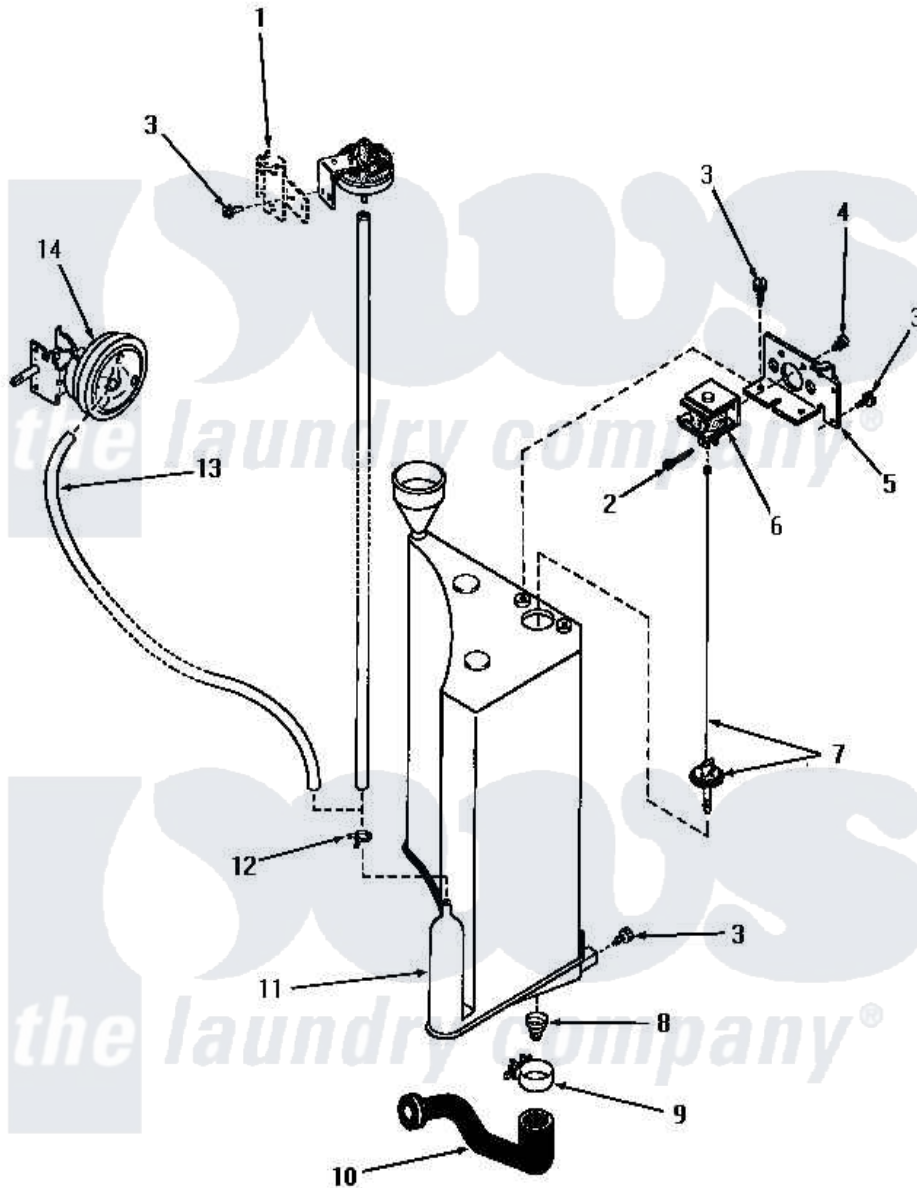

Amana FA9151 19 - PRESSURE SWITCH, RESERVOIR & DRAIN VALVE

Amana Residential Amana FA9151 Washer Parts Parts Diagram 19 - PRESSURE SWITCH, RESERVOIR & DRAIN VALVE

[Click on the part number to view part](#)

Item	Original Part Number	Replaced By	Status	Part Description
1	Y00000000		Not Available	SEE NOTE TOP HOLD-DOWN BRACKET, LEFT-FRONT
2	20248			Pin, Cotter
3	51784		Not Available	SCREW,10B-16 X 1/2 HEX
4	Y03950			Screw, 10-32 x 5/16 Sems
5	Y26000		Not Available	BRACKET
6	25999		Not Available	SOLENOID,DRAIN VALVE
7	26244			Assembly, Plunger-Drain Val
8	25997		Not Available	SPRING,DRAIN VALVE
9	20824		Not Available	HOSE CLAMP
10	25998			Hose, Drain-Pressure Ta
11	25993		Not Available	RESERVOIR
12	Y22294	596669		Clamp, Manifold
13	24444		Not Available	NO LONGER AVAILABLE
14	26051		Not Available	SWITCH,PRESSURE