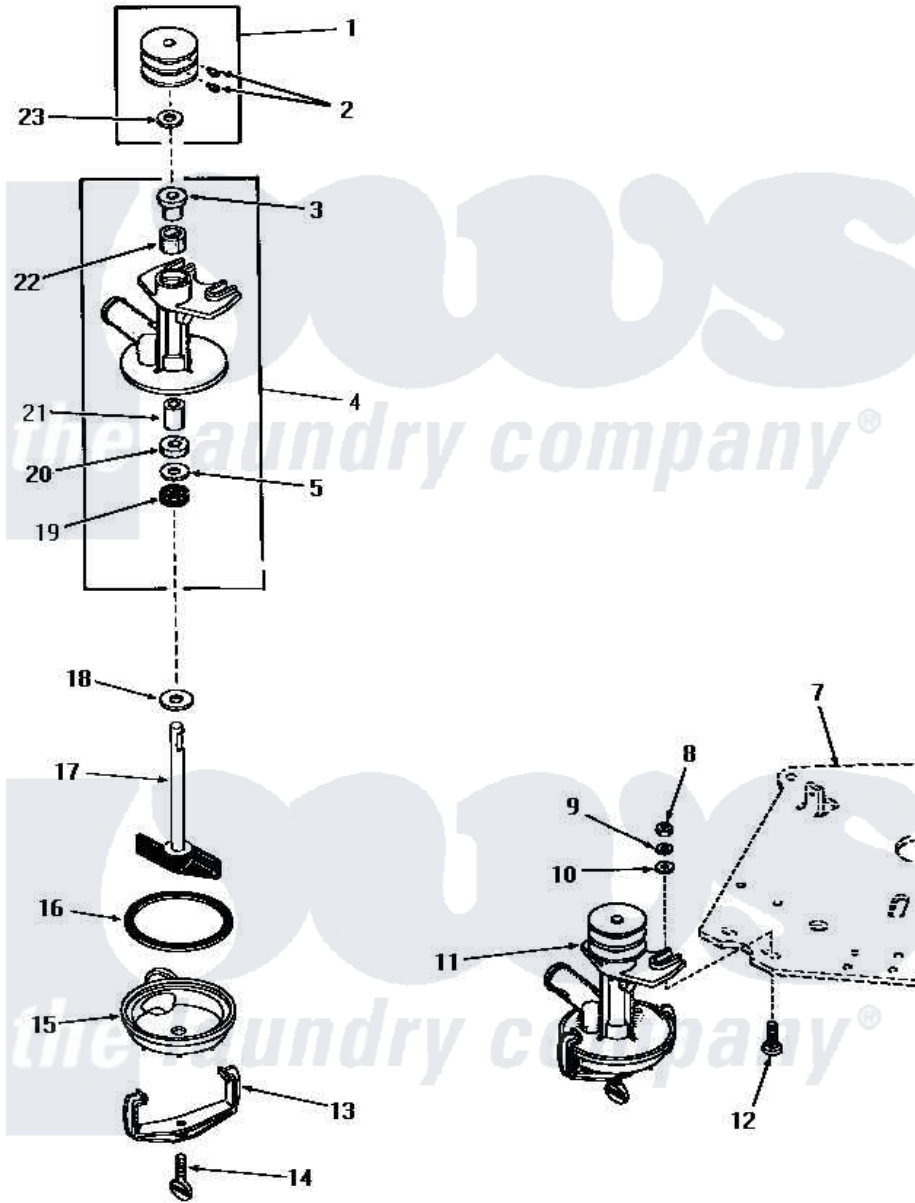

Amana FA9151 20 - PUMP ASSY

Amana [Residential Amana FA9151 Washer Parts](#) Parts Diagram 20 - PUMP ASSY
 Click on the part number to view part

Item	Original Part Number	Replaced By	Status	Part Description
1	23770		Not Available	ASSY,PULLEY
2	02771			Screw, 1/4-20 x 3/8 Hex S
3	20072			Bearing
4	20763		Not Available	PUMP BODY
5	20093			Washer, .29/64 ID x 63/64 OD
7	Y00000000		Not Available	SEE NOTE MOUNTING PLATE
8	20275	27001225		Nut, Jam Mid Lock 1/4-20
9	03189			LoCkwasher, 1/4 Std-C P
10	20176			Washer, .2656 ID x 9/16 OD
11	25178		Not Available	ASSY,PUMP
12	24390			Bolt
13	20066			Clamp, Pump
14	20161			Screw, 5/16-18 X 1-1/16
15	04316		Not Available	BOTTOM,PUMP
16	20097		Not Available	GASKET
17	04372		Not Available	ASSY,IMPELLER

18	20099		Washer, .440idx1.125odx
19	20095		Seal
20	20094		Packing Material
21	20071		Bearing
22	26479		Wick
23	26919	Not Available	WASHER,PUMP PULLEY
NI	131P3		Kit, Pump Kt85