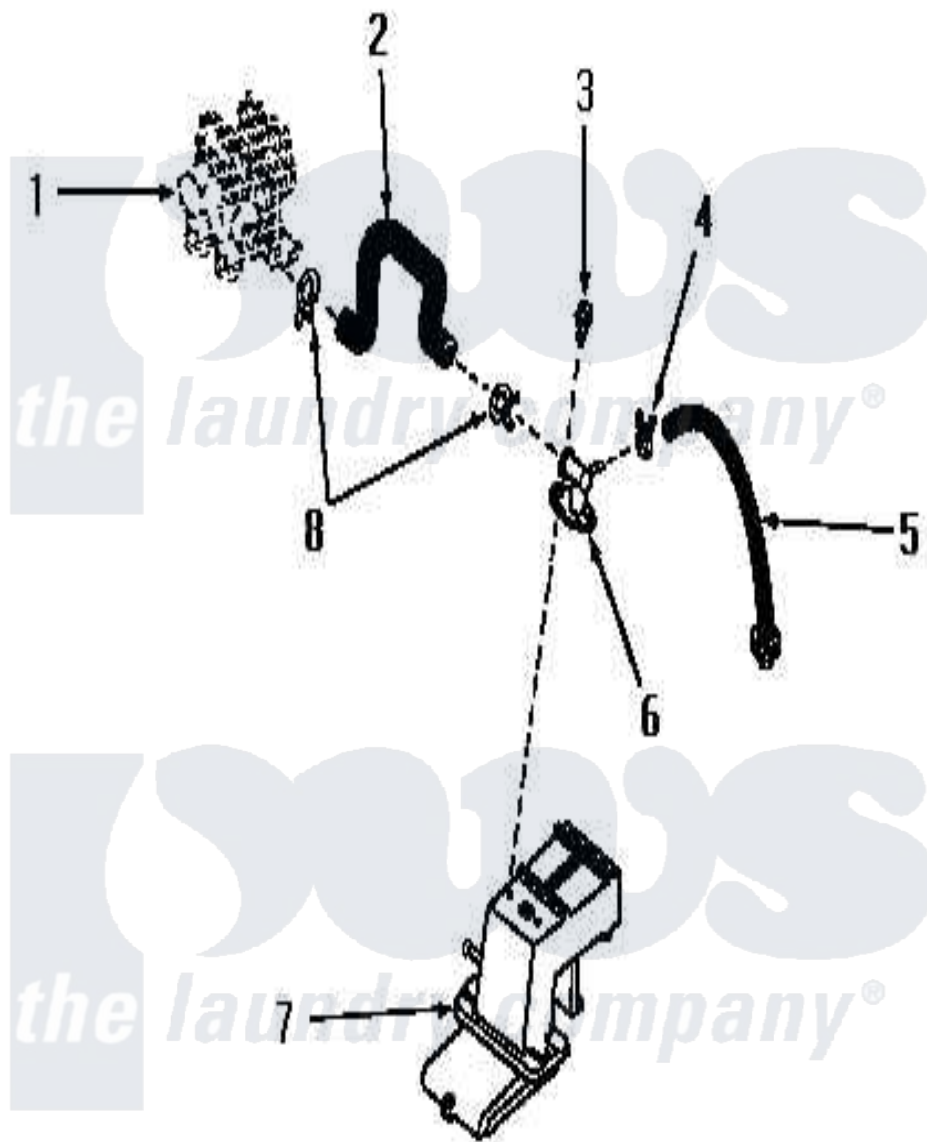

Amana FA9151 22 - WATER INLET AND FILLER HOSE

Amana Residential Amana FA9151 Washer Parts Parts Diagram 22 - WATER INLET AND FILLER HOSE
 Click on the part number to view part

Item	Original Part Number	Replaced By	Status	Part Description
"	NOTE:		Not Available	IF DRAIN HOSE MUST BE SHORTENED, CUT HOSE BETWEEN MOLDED END AND ELBOW. USE ONENO. 25863 HOSE COUPLING TO SPLICE HOSE.
1	Y00000000		Not Available	SEE NOTE MIXING VALVE ASSEMBLY
2	25821			Hose, Filler
3	55469	500226		Screw, 8b-16 x 5/8 Tap
4	Y22294	596669		Clamp, Manifold
5	24439	204439		Screw And Fstner Assembly
6	25952			Tee, Inlet
7	25955			Assembly, Water Inlet
8	80479		Not Available	HOSE CLAMP