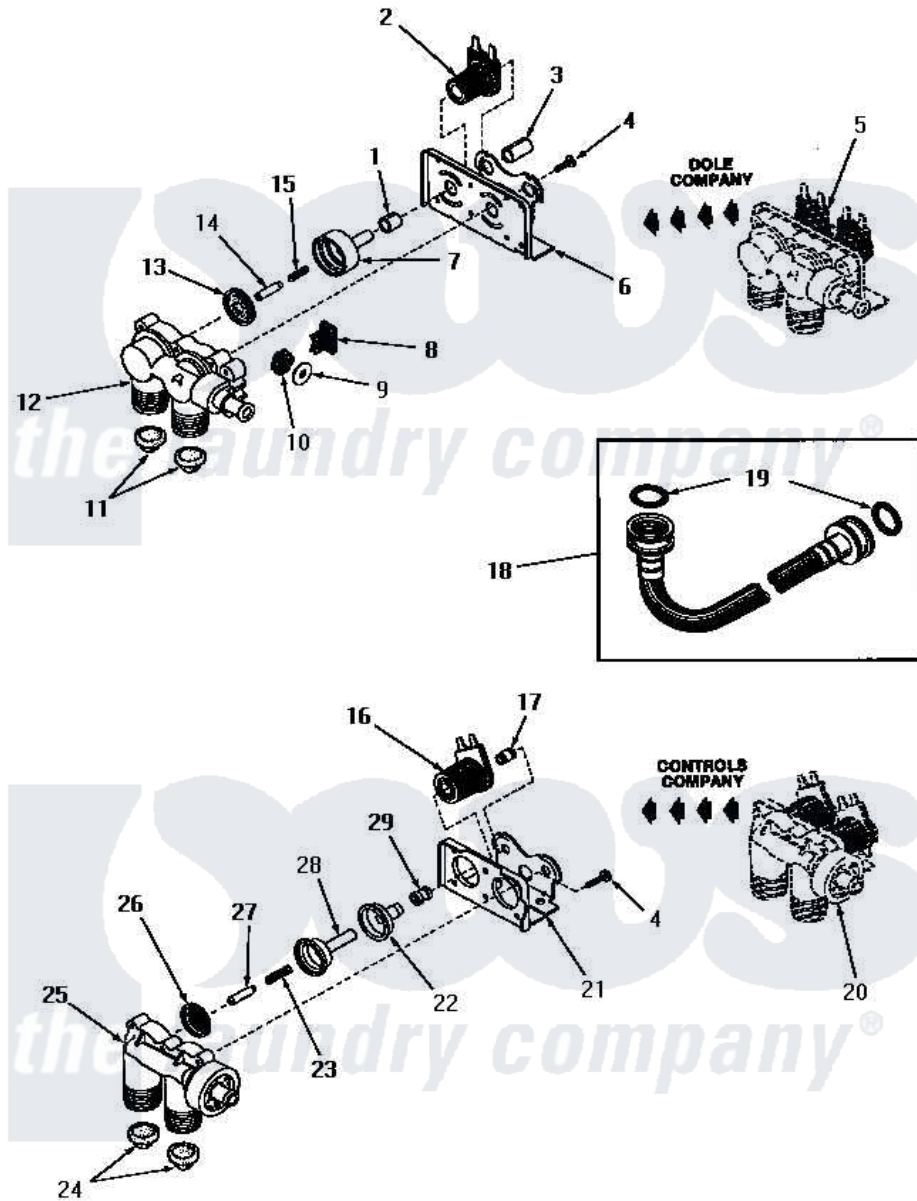

Amana FA9211 01 - 25832 & 25833 MIXING VALVE ASSEMBLIES

Amana Residential Amana FA9211 Washer Parts Parts Diagram 01 - 25832 & 25833 MIXING VALVE ASSEMBLIES
 Click on the part number to view part

Item	Original Part Number	Replaced By	Status	Part Description
1	24129		Not Available	SLEEVE,SHORT
2	24126	33930		Valve, Mixing
3	24128		Not Available	SLEEVE,LONG
4	25817C		Not Available	SCREW
5	Y00000000		Not Available	SEE NOTE MIXING VALVE ASSEMBLY
6	Y24127		Not Available	MOUNTING BRACKET
7	24130			Guide, Armature
8	Y24135		Not Available	PLUG,FLOW REGULATOR
9	23224G		Not Available	DIFFUSER
10	23224C			Regulator, Flow
11	24122	22002960		Strainer, Washer Inlet
12	24125			Body, Valve
13	24134		Not Available	DIAPHRAGM
14	24132		Not Available	ARMATURE
15	24131		Not Available	SPRING
16	24596A		Not Available	SOLENOID

17	25817M		Not Available	SOLENOID PLUG
18	20241	EZ20241		20 x 24 x 1 Filter 1 Metal Side
19	20290	Y013783		Washer, Inlet Hose
20	Y00000000		Not Available	SEE NOTE MIXING VALVE ASSEMBLY
21	25817B		Not Available	MOUNTING BRACKET
22	25817E		Not Available	SLEEVE, GUIDE xREPLACE
23	25817G		Not Available	SPRING
24	24122	22002960		Strainer, Washer Inlet
25	24123		Not Available	VALVE BODY
26	25817K		Not Available	DIAPHRAGM
27	25817H		Not Available	ARMATURE
28	25817F		Not Available	ARMATURE GUIDE
29	25817D		Not Available	SLEEVE ADAPTER