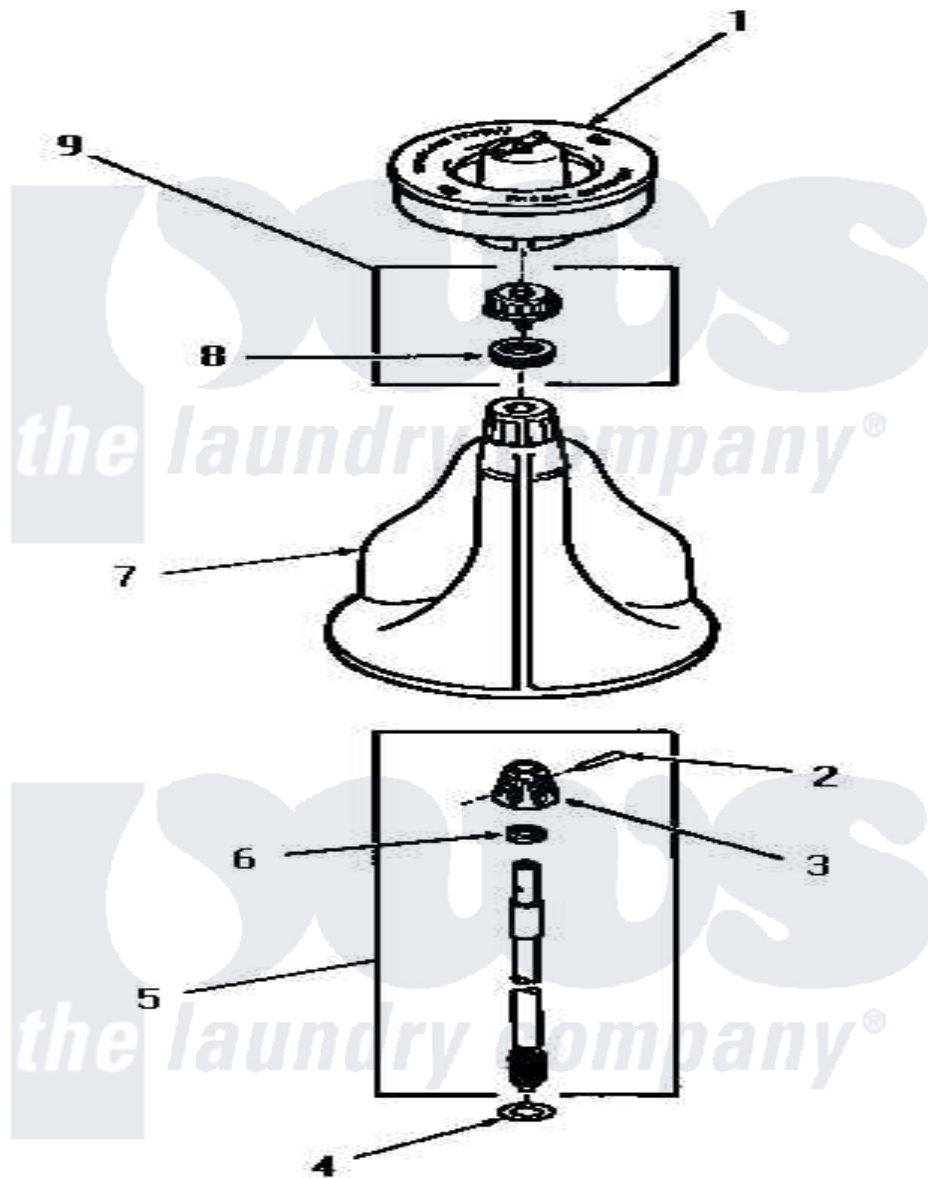

Amana FA9211 04 - AGITATOR, SHAFT & FABRIC SOFTENER DISP

Amana Residential Amana FA9211 Washer Parts Parts Diagram 04 - AGITATOR, SHAFT & FABRIC SOFTENER DISP
 Click on the part number to view part

Item	Original Part Number	Replaced By	Status	Part Description
1	23546		Not Available	ASSY,DISPENSER-FAB-SOF
2	20243			Pin, Taper
3	20056		Not Available	BLOCK, DRIVE
4	22135			Washer
5	21751	21751P		Assyshaft
6	20057	222T017P01		Washer FIB 21/32 ID X 1156 OD X 1/8
7	25975		Not Available	ASSY,AGITATOR
8	21036			Clip, Cable
9	26015			Assembly, Cap And Ring-Agitator
"	26014			Assembly, Cap And Ring-Agitator