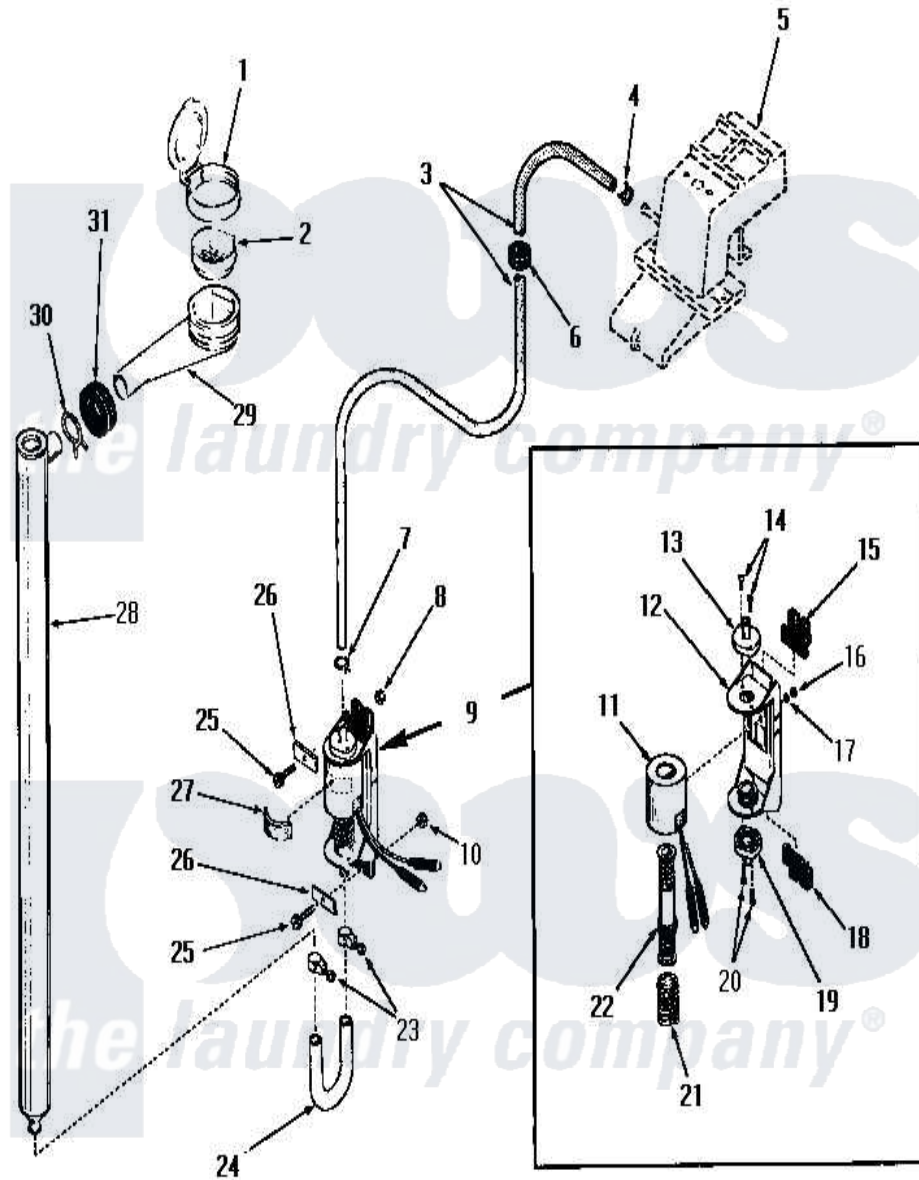

Amana FA9211 05 - BLEACH DISPENSER

Amana Residential Amana FA9211 Washer Parts Parts Diagram 05 - BLEACH DISPENSER
 Click on the part number to view part

Item	Original Part Number	Replaced By	Status	Part Description
1	22484		Not Available	BLEACH LID
2	21984			Cover, Dispenser
3	22300		Not Available	HOSE
4	23410		Not Available	HOSE CLAMP
5	Y00000000		Not Available	SEE NOTE WATER INLET
6	22299		Not Available	GROMMET
7	22295		Not Available	HOSE CLAMP
8	22001			Nut, 10-24 Nylon Hex BR
9	22337			Pump, Bleach
10	22001			Nut, 10-24 Nylon Hex BR
11	22337B		Not Available	COIL AND FRAME
12	22337A		Not Available	BASE
13	22337E		Not Available	HOSE CONNECTOR
14	51356		Not Available	SCREW,6-32 X 5/16 RD H
15	22337F		Not Available	ISOLATION MOUNT
16	22337G		Not Available	NUT

17	21735	Not Available	LOCKWASHER,No.10 INTSHKP
18	22337F	Not Available	ISOLATION MOUNT
19	22337E	Not Available	HOSE CONNECTOR
20	51356	Not Available	SCREW,6-32 X 5/16 RD H
21	22337D	Not Available	SPRING
22	22337C	Not Available	ARMATURE AND VALVE
23	24604	Not Available	HOSE CLAMP
24	22302	Not Available	HOSE
25	25989	Not Available	HEX HEAD SCREW
26	Y22287	Not Available	BLEACH PUMP BRACKET
27	25220	Not Available	BUMPER
28	22303	Not Available	TUBE,BLEACH
29	22377	Not Available	DISPENSER xREPLACE
30	Y03640	Not Available	CLAMP
31	20118	Not Available	GROMMET,1982 INV